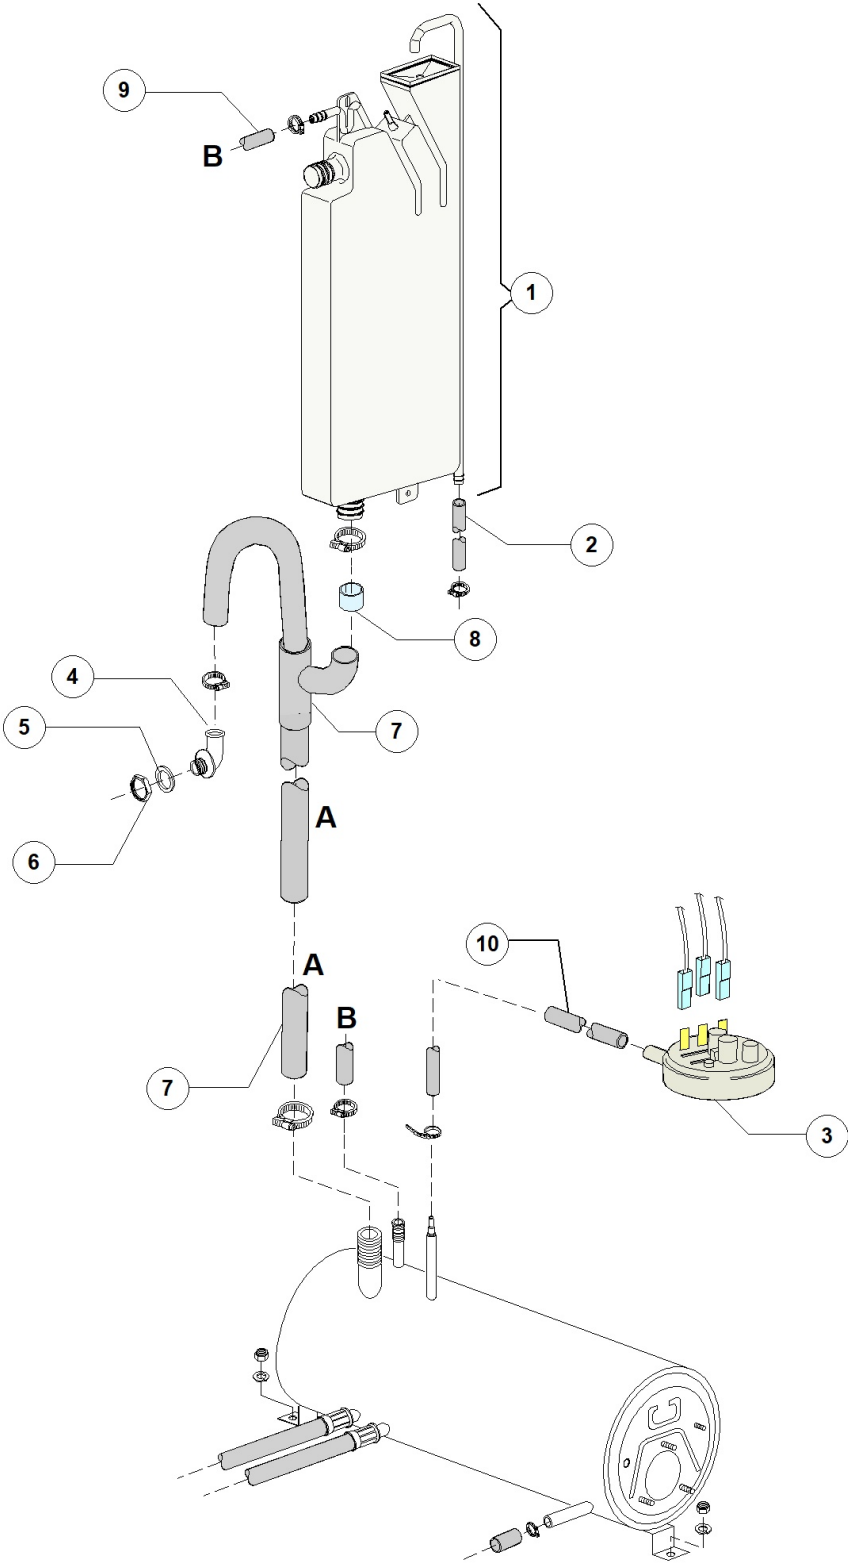

LP3 S PLUS XP DDE PAP 380-400/3N/50 - DWI1000856 - Break Tank - DW119E

Pos.	Codice	Descrizione	Description
1	DW15720	ASSIEME BREAK TANK 3.5	BREAK TANK ASSEMBLY 3.5LT
2	DW2907352	TUBO GOMMA PVC WRAS BT	PVC WRAS RUBBER HOSE
3	DW10706/A	"PRESSOSTATO "EL." 46-26"	PRESSURE SWITCH 46-26
4	DW10701	GOMITO SCARICO DIS.LS035	DRAIN ELBOW
5	DW13305	GUARN.GOM.SCARICO 44x32x3 DIS.LS061	O RING FOR DRAIN ELBOW 44x32x3 DIS.LS061
6	DW11701/A	DADO INOX PER PIL. SCAR.	S/S NUT
7	DW91112	MAN.CARICO/SICUREZZA P2S-P3S-P4S8	LOADING/SAFETY PIPES ASSEMBLY
8	DW12533	RINFORZO COLLARE USCITA BREAK TANK	BREAK TANK OUTLET COLLAR REINFORCEMENT
9	DW2907351	TUBO GOMMA EPDM 11,5X19	11,5X19 EPDM RUBBER HOSE
10	DW14508	TUBO EPDM 4.5X9 PER PRESSOSTATO	EPDM HOSE 4.5X9 FOR PRESSURE SWITCH