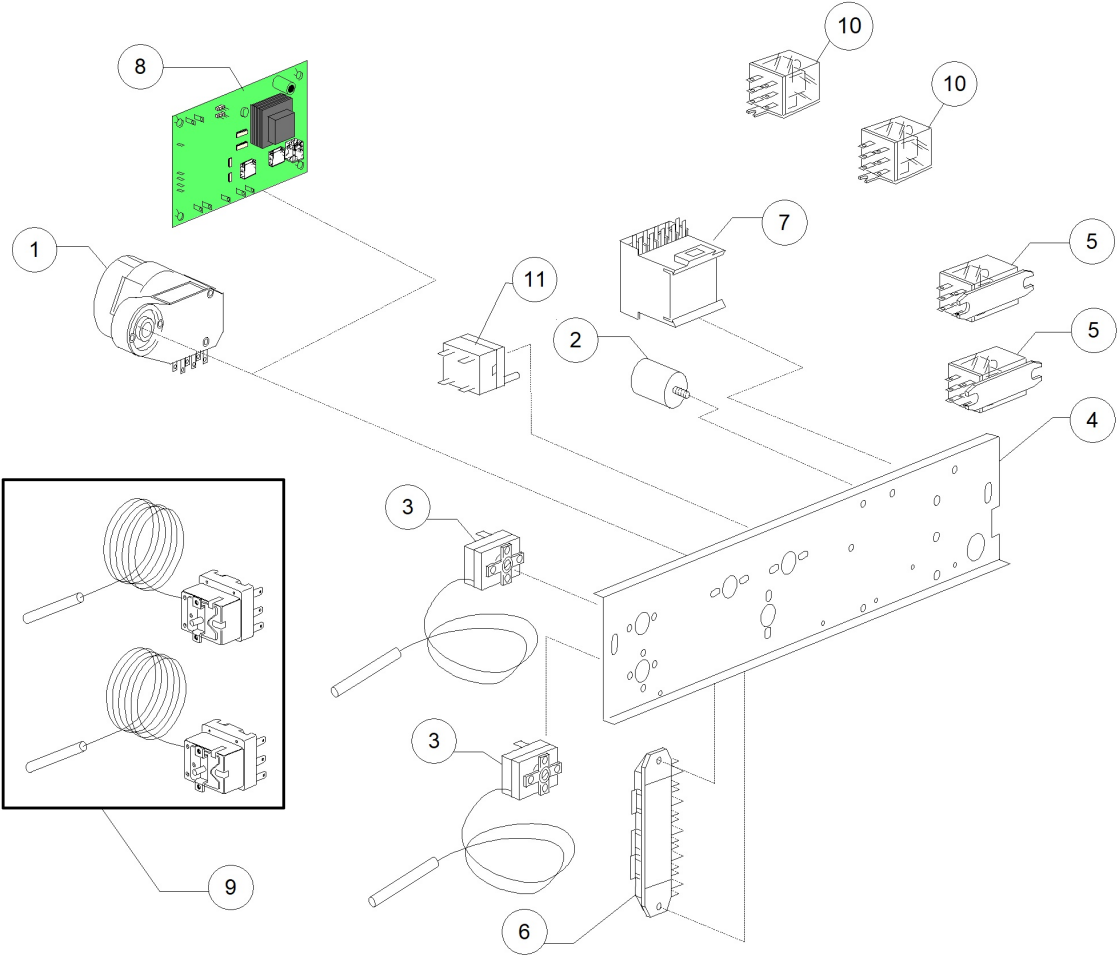

GS50 ECO DDE TS 220-230/50 EAC - DWQ1004834 - Componenti elettrici - DW009M

GS50 ECO DDE TS 220-230/50 EAC - DWQ1004834 - Componenti elettrici - DW009M

Pos.	Codice	Descrizione	Description
1	DW10708/T	"#TIMER 120" 230V 50Hz TERMOSTOP"	"TIMER 120" 230V 50Hz TERMOSTOP"
3	DW10707/1	TERM.0-90 TR2 C1500+PVC POST.N/ALB	THERMOSTAT 0-90 TR2 C1500+PVC POST.N/ALB
4	DW500910	PORTACOMPONENTI GS50 400VAC3N	ELECTRIC COMPONENTS PANEL 50/400V3N
5	DW15620	RELE BIPOLARE 16A IN DEV.	16A BIPOLAR RELAY IN DEVIATION
6	DW500550	MORSETTIERA 3 POLI KL110/3	TERMINAL BOARD 3 POLES FV110 RED