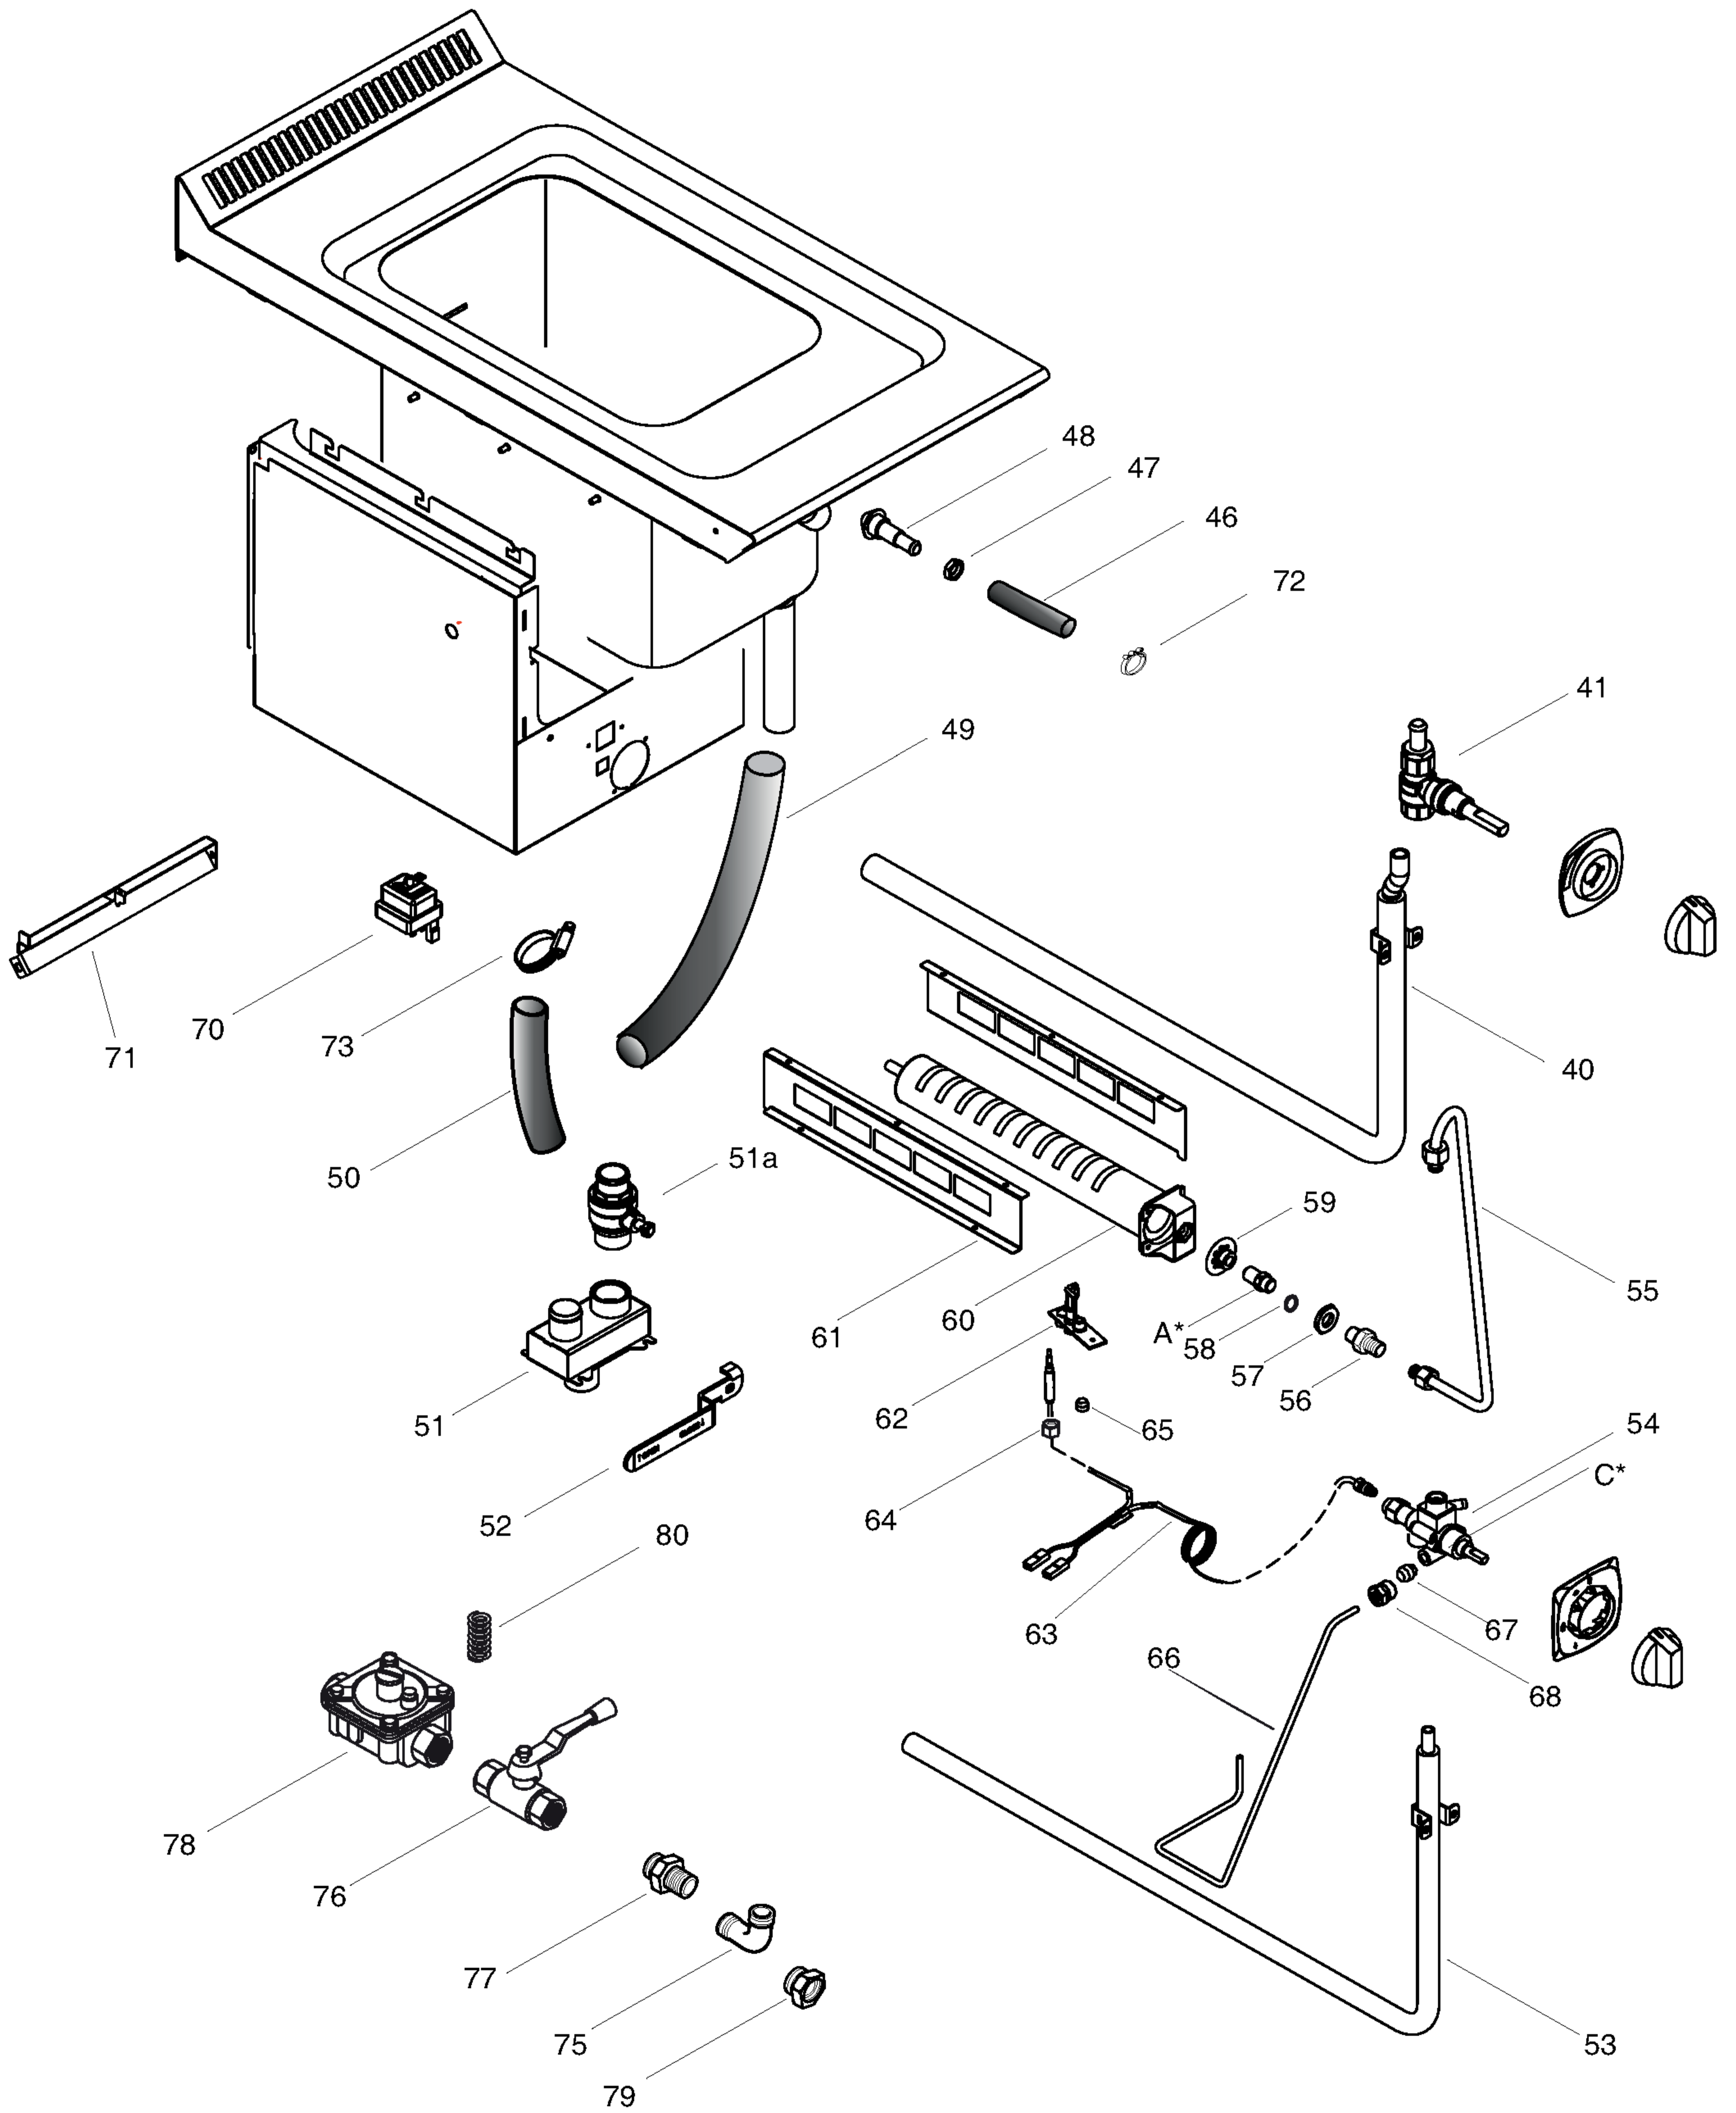

CUOCIPASTA GAS COMPACT
GAS PASTACOOKER COMPACT