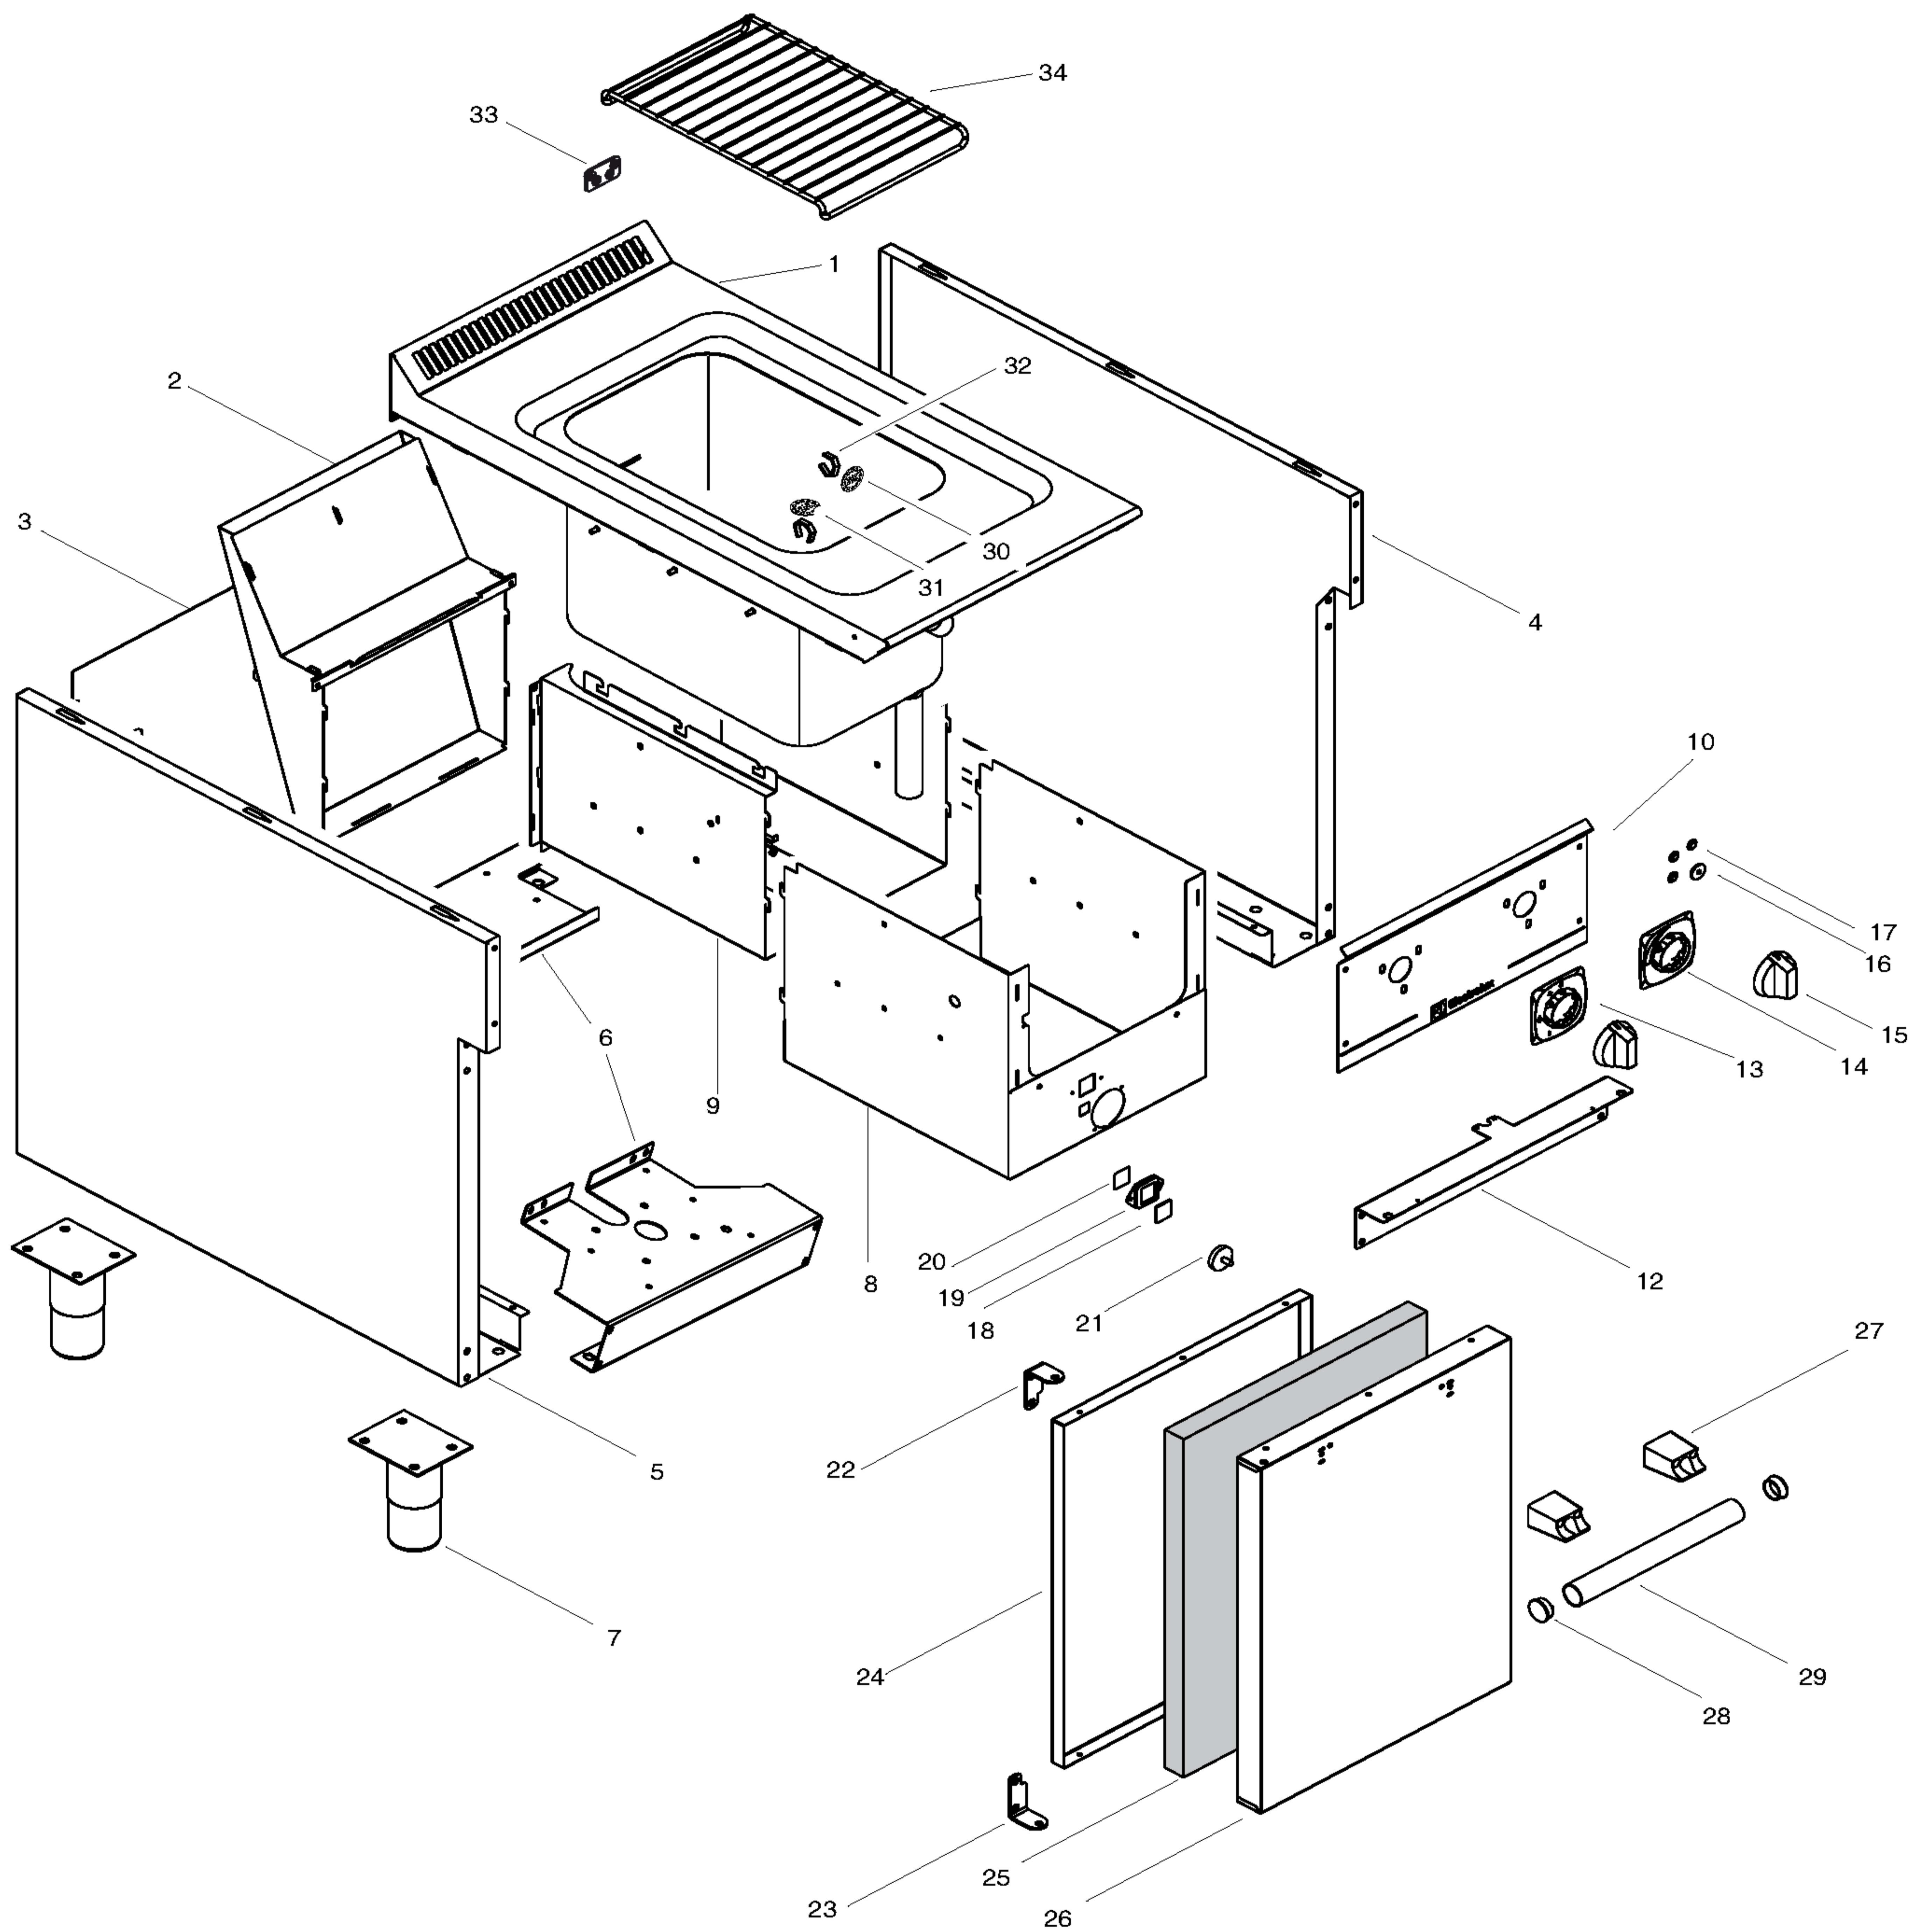

<i>PNC</i>	<i>Model</i>	<i>Ref.</i>	<i>Page</i>	<i>Note</i>
169123	ACPG25	a	1-7	1WELL GAS PASTACOOK6,5GAL/25L 16"-US-AUS

Pag.	Indice	Index
2	Mobile e componenti	Structure and components
3	Impianto gas	Gas components
4-6	Ugelli pilota gas/Lista ricambi	Gas nozzels/Spare parts list

Marchio / Brand: Electrolux
Factory code: 9PDX

CUOCIPASTA GAS COMPACT
GAS PASTACOOKER COMPACT