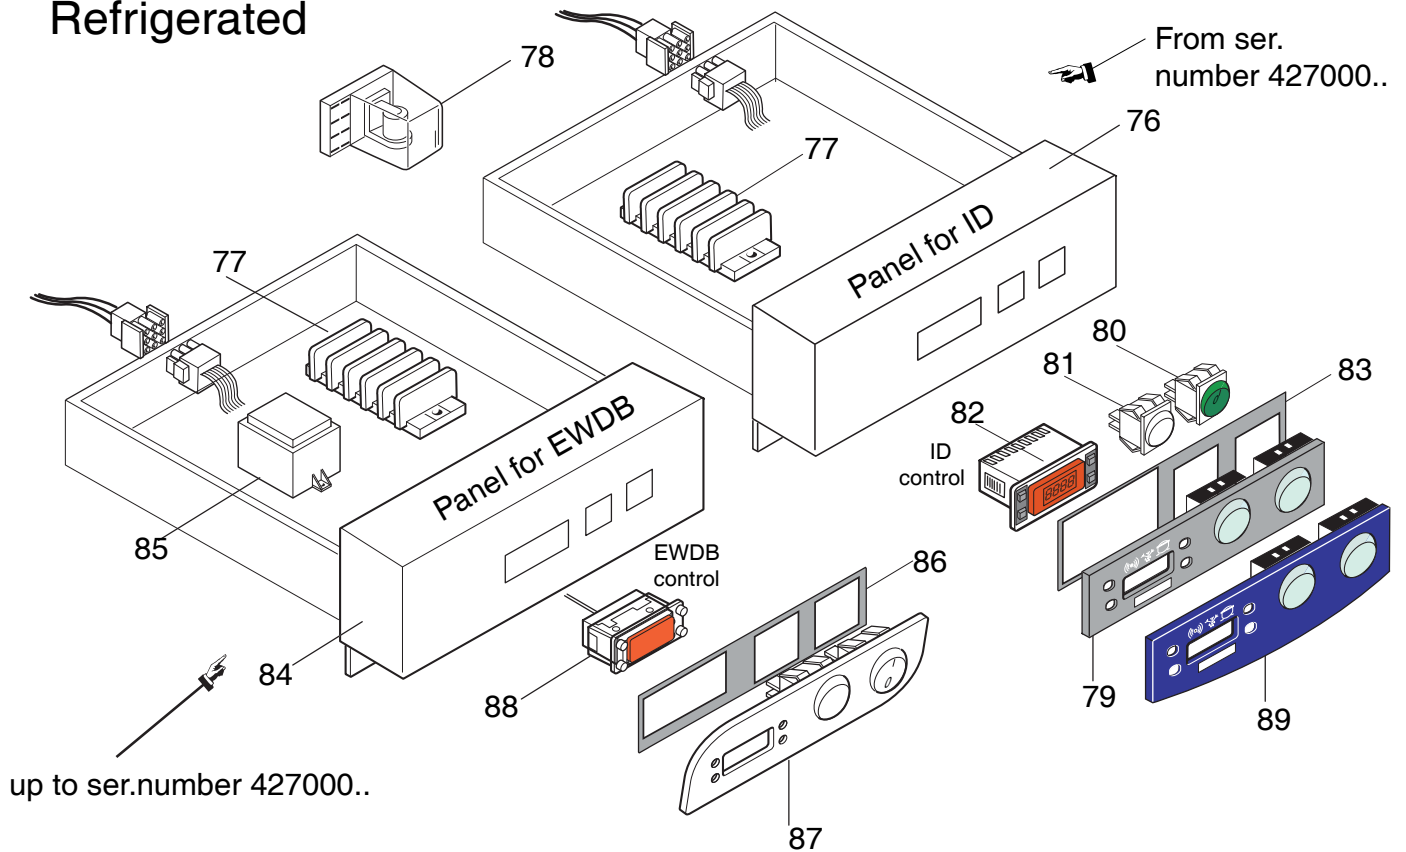

Refrigerated