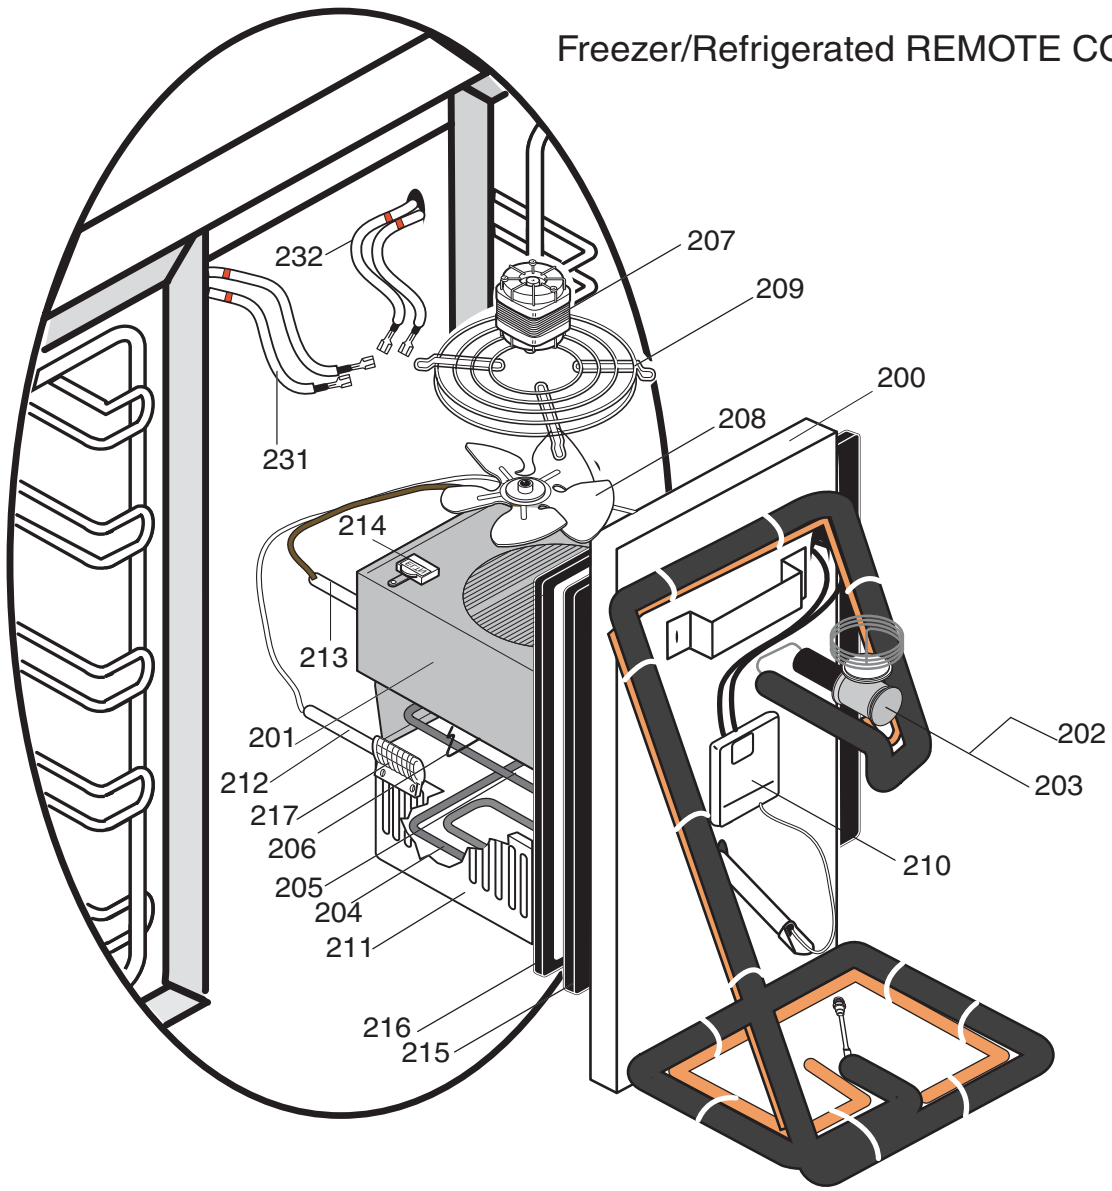

Freezer/Refrigerated REMOTE COOLING