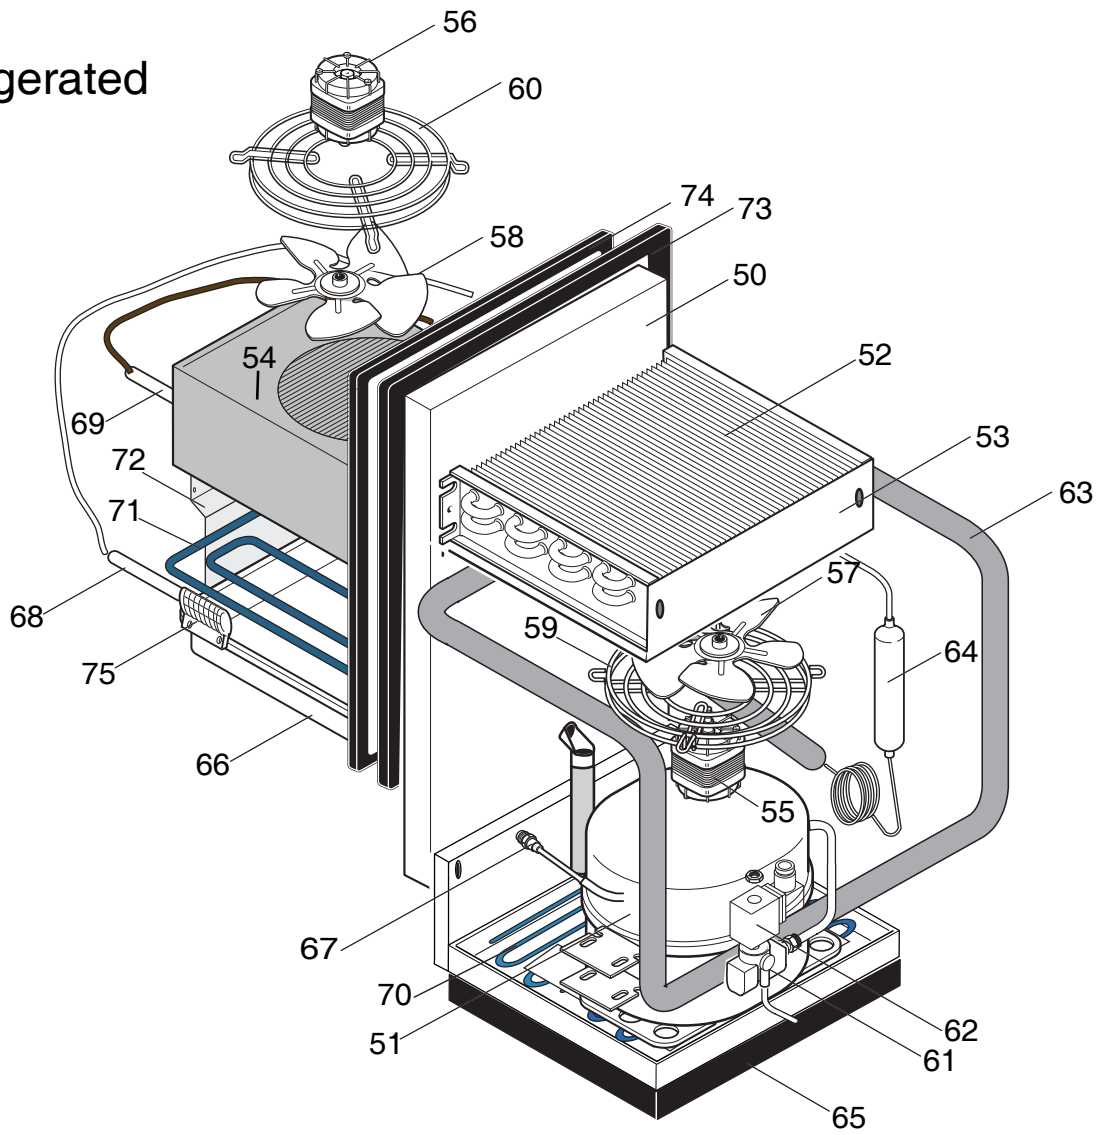

Refrigerated