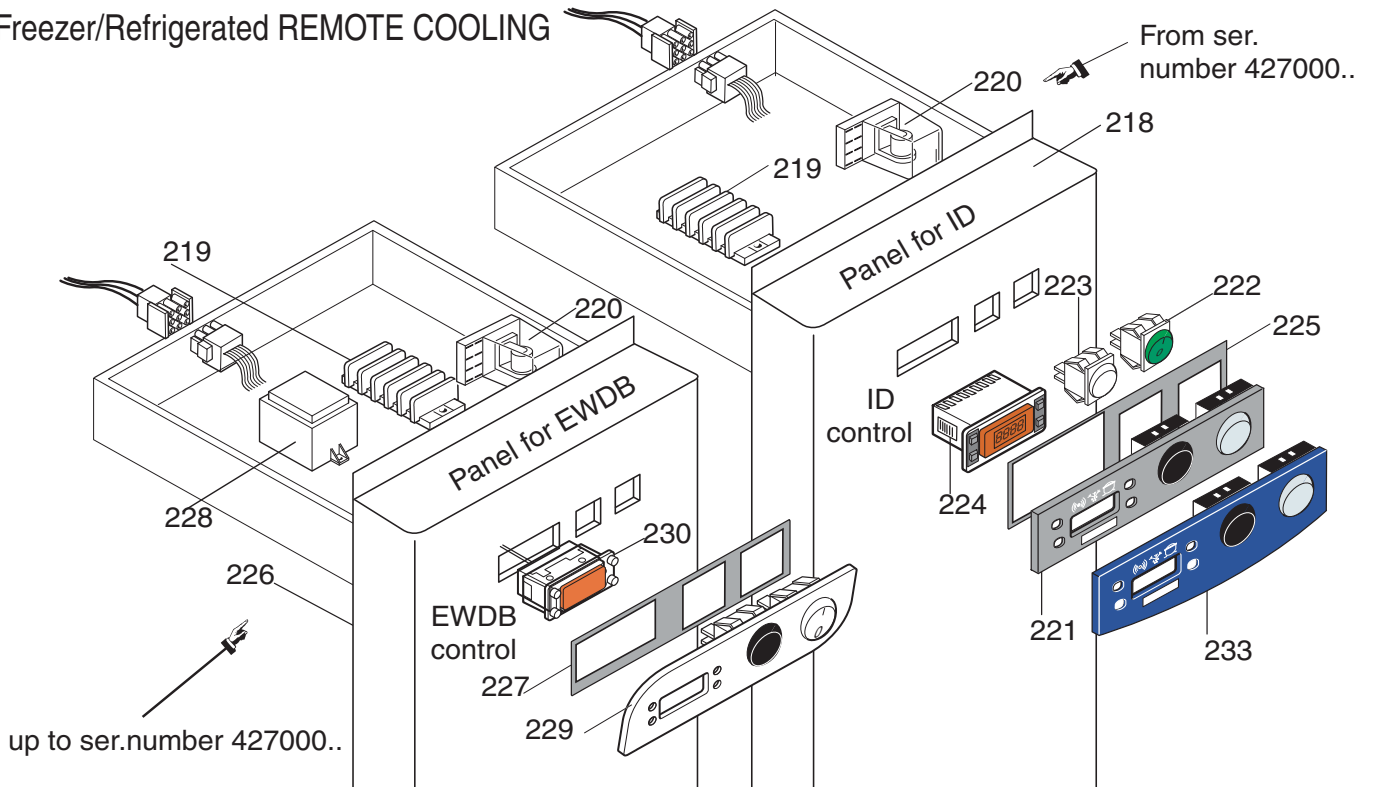

Freezer/Refrigerated REMOTE COOLING