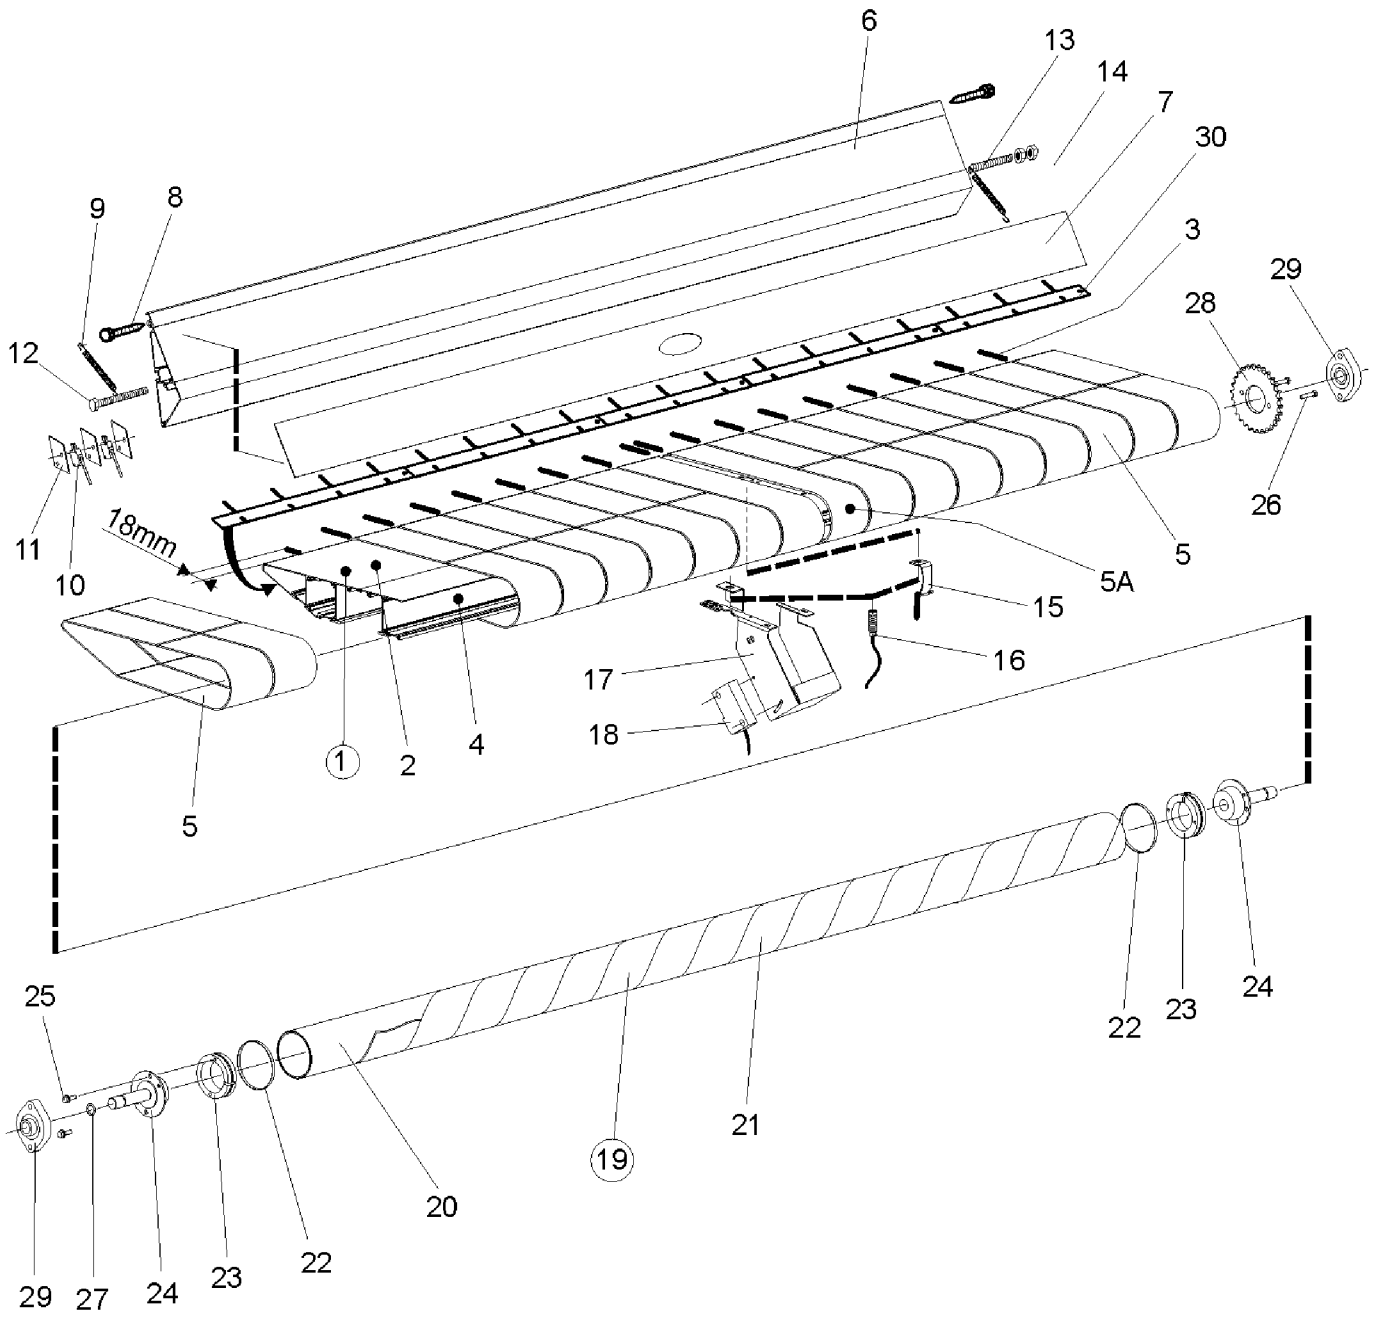

610777

Issue	Month	Year
03	05	06