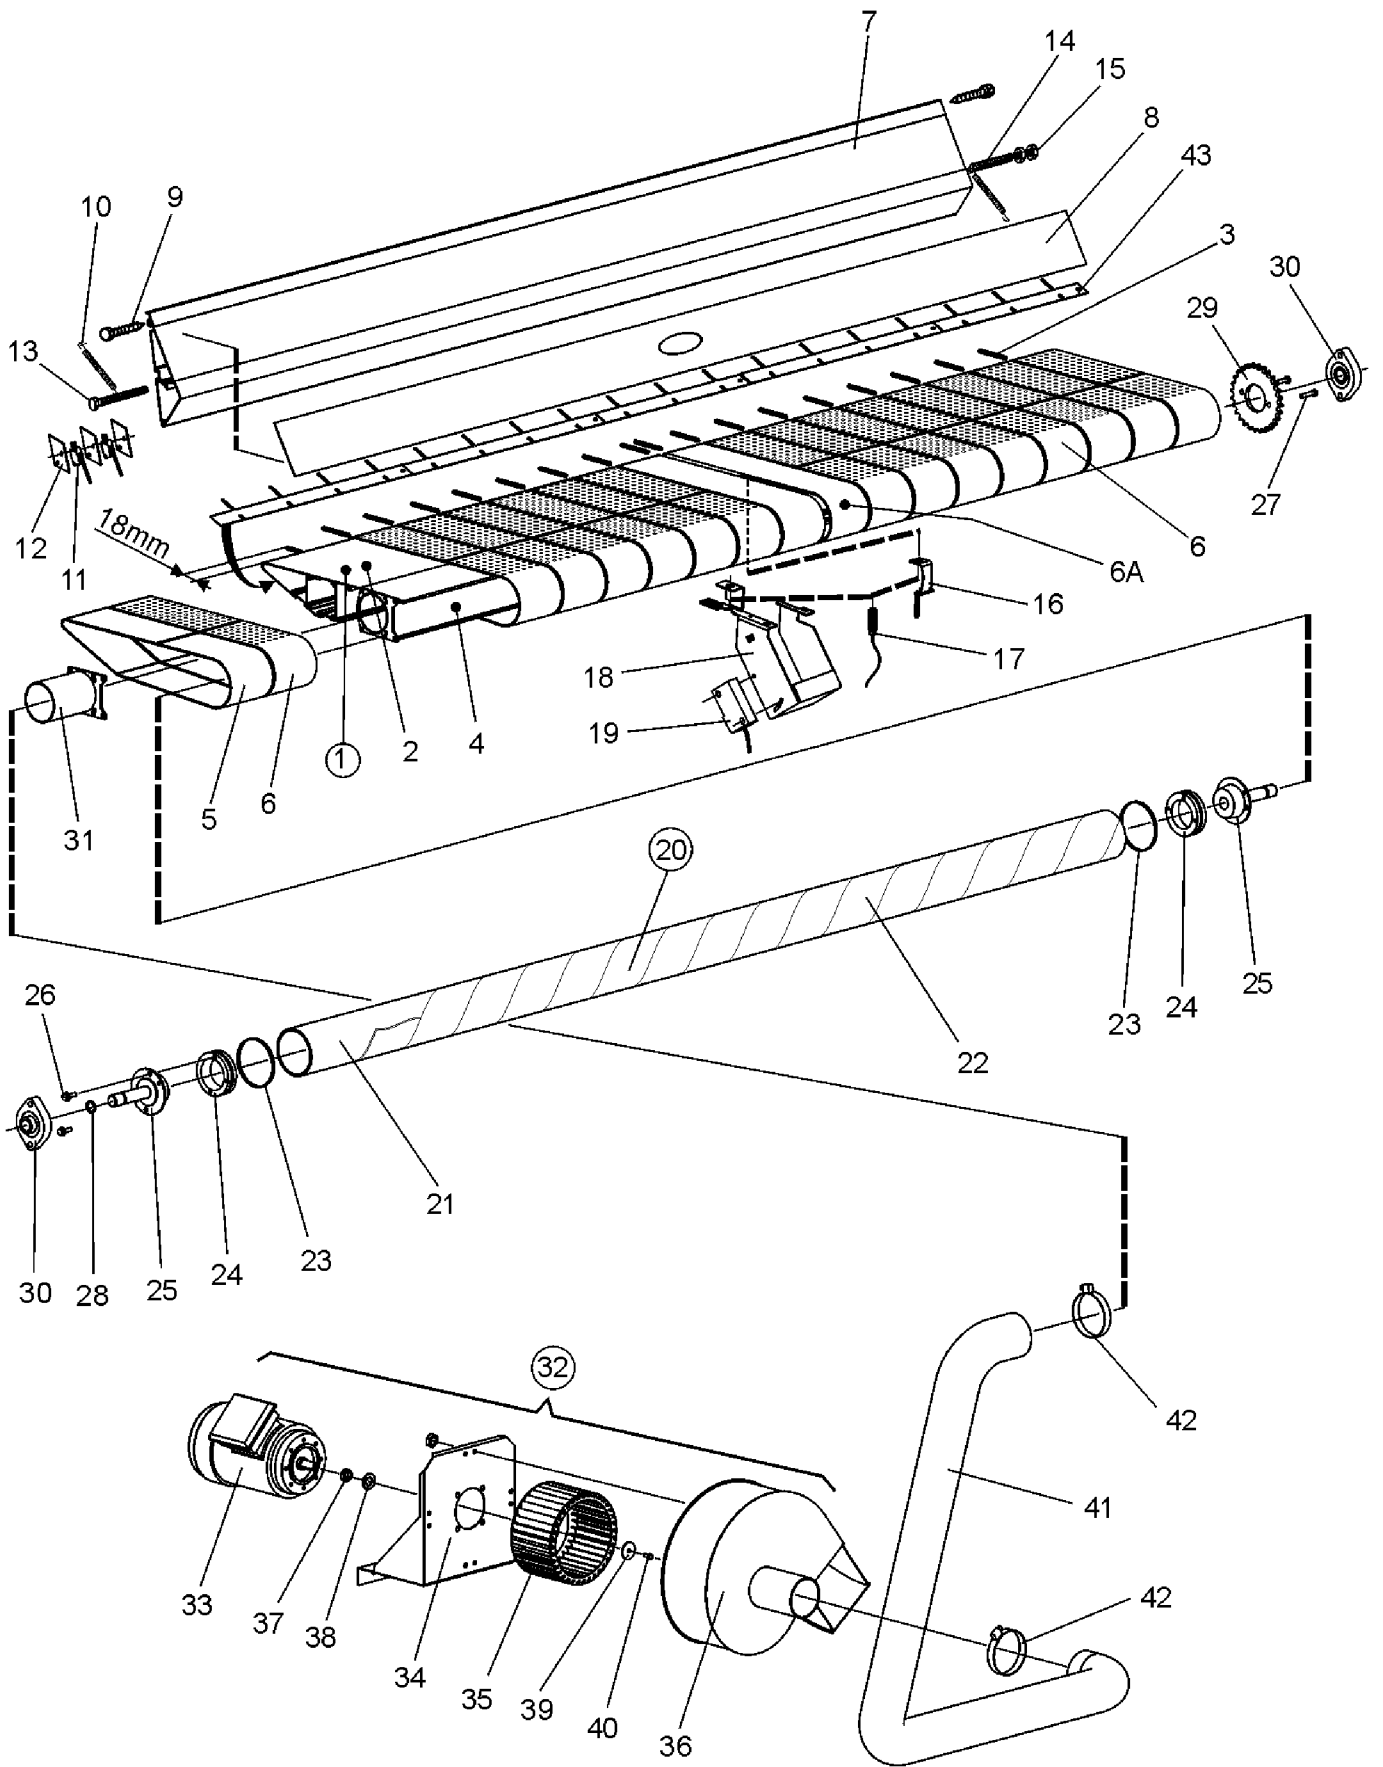

Spare Parts Catalogue  
Catalogue de pièces de rechange

---

IC4 4819-4832

---

Ironer  
Sécheuse repasseuse

---

610775

Issue	Month	Year
02	05	05

610776

610777

Issue	Month	Year
03	05	06

610778

Issue	Month	Year
03	05	06

610785

Issue	Month	Year
02	10	06

610765

Issue	Month	Year
01	06	04

610766

Issue	Month	Year
01	06	04

610780

Issue	Month	Year
02	12	05

610768

Issue	Month	Year
01	06	04

Issue	Month	Year
01	10	06