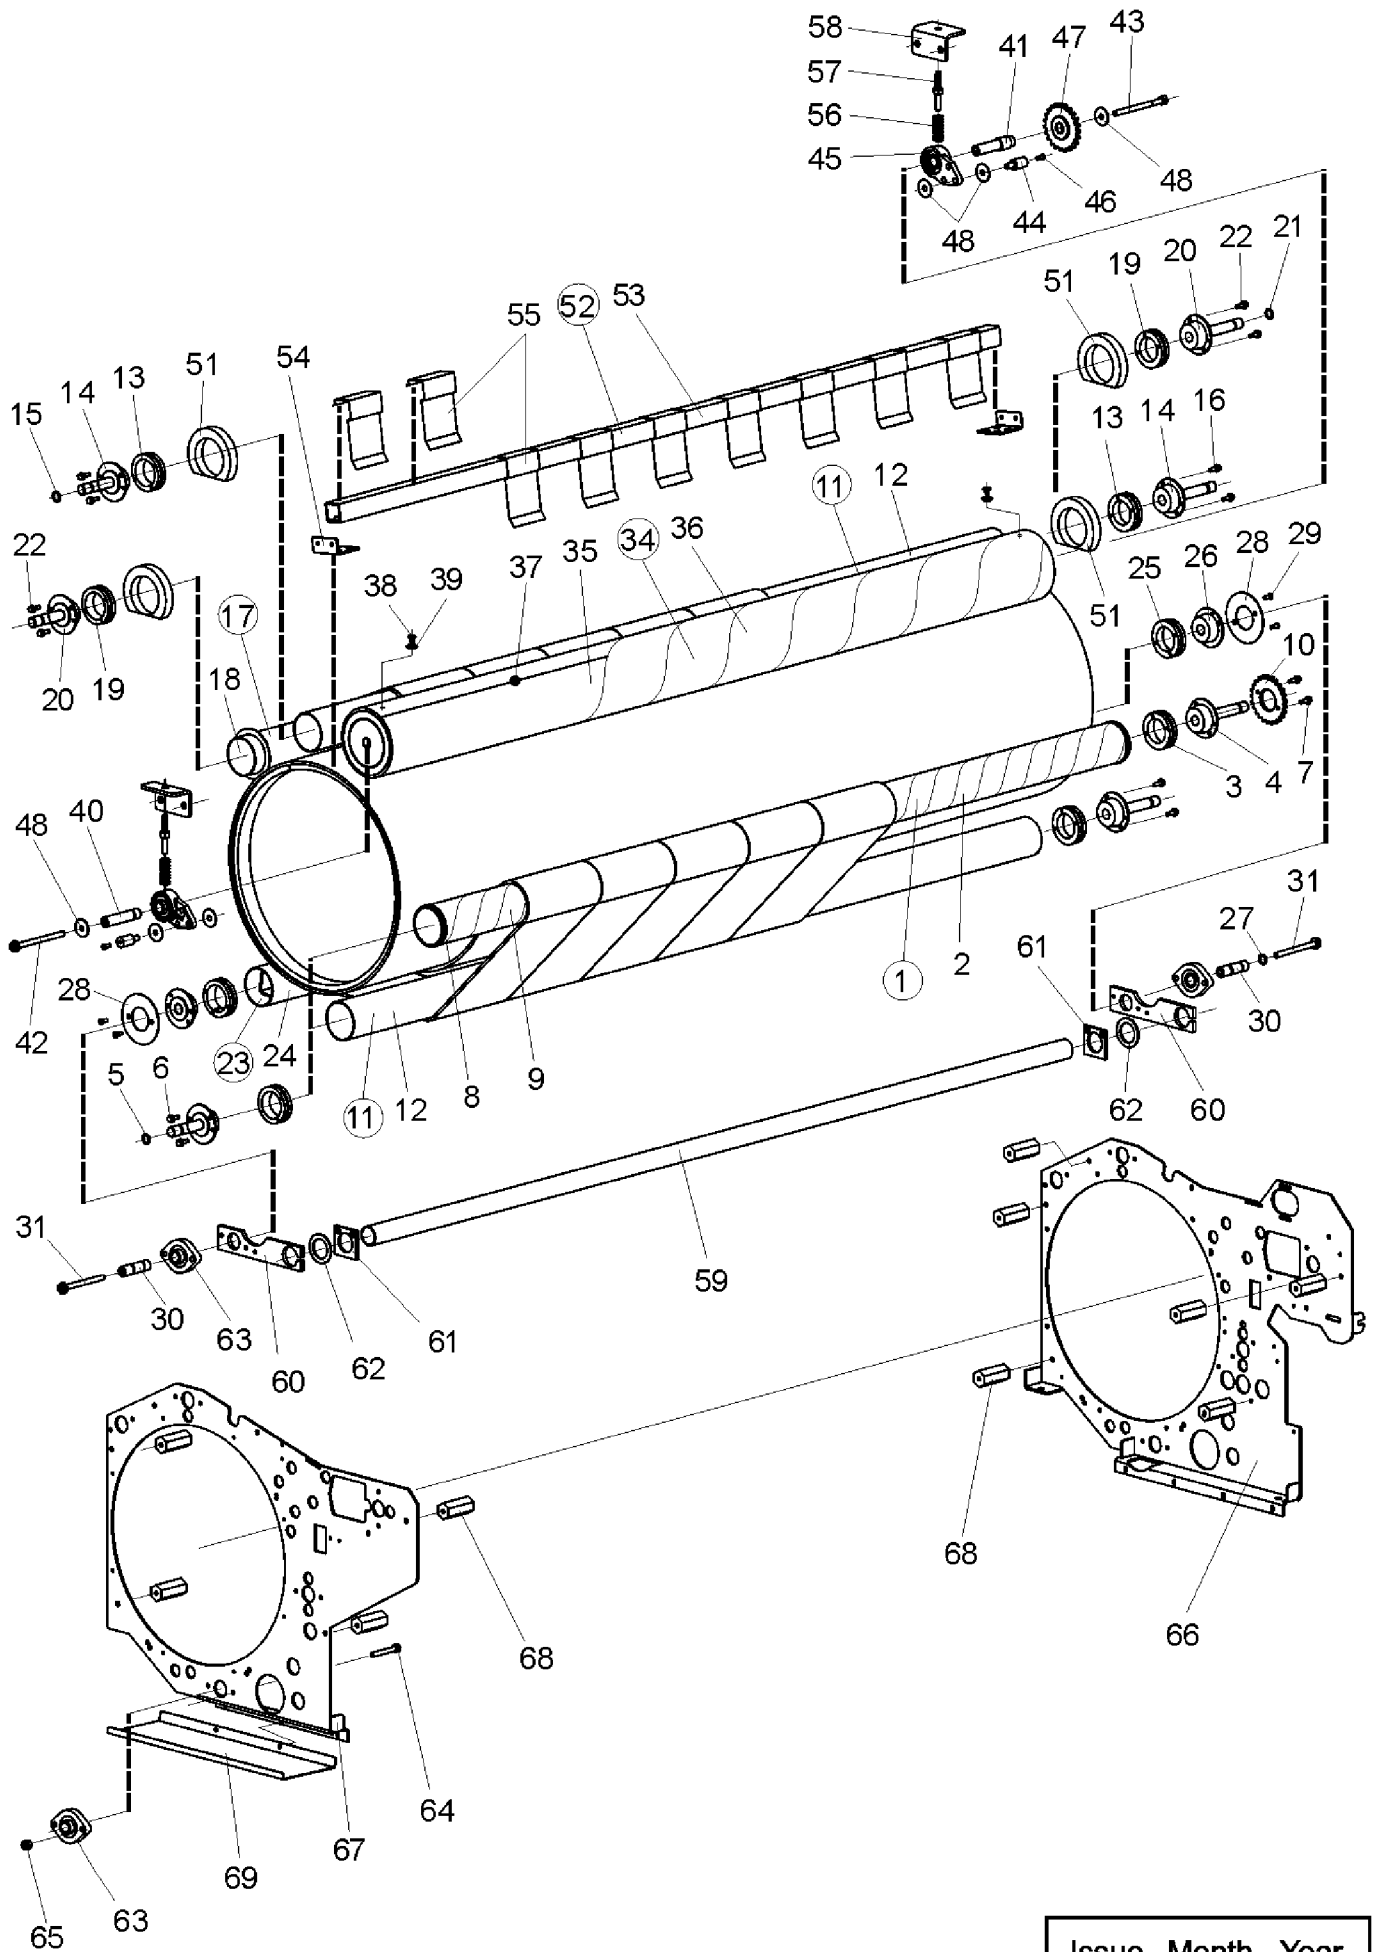

610785

Issue	Month	Year
02	10	06