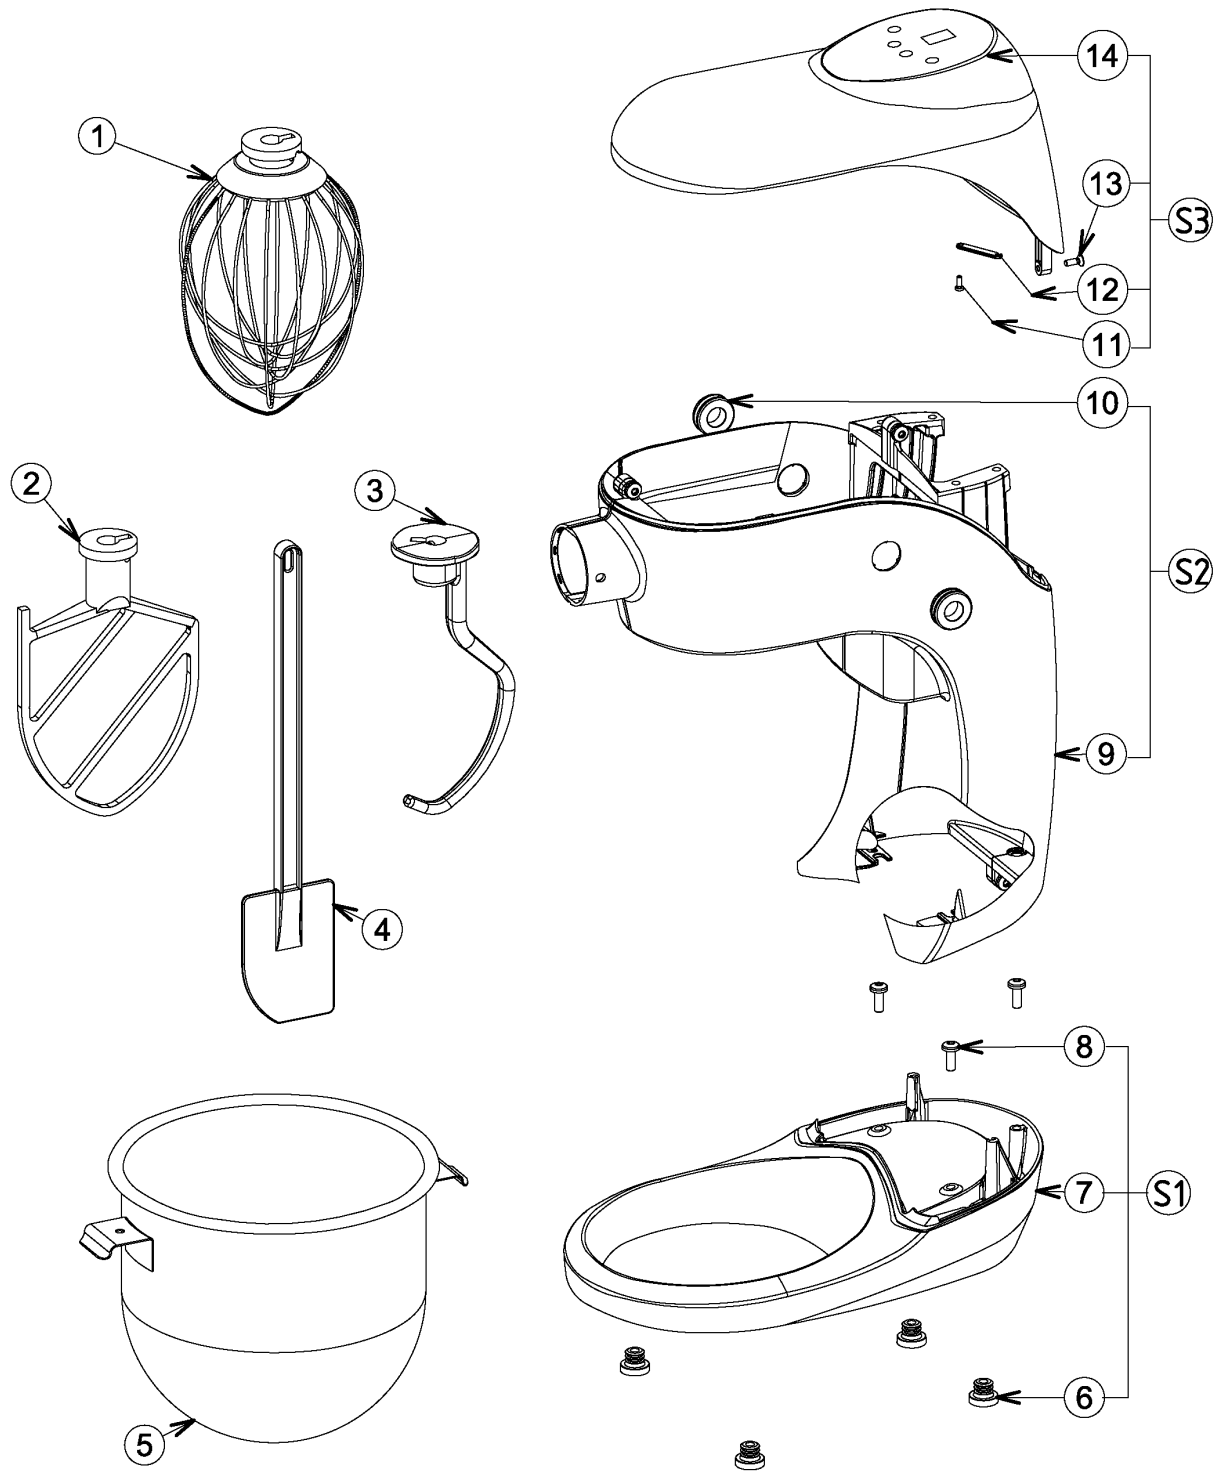

Sous-ensemble Structure - Structure sub assembly

ALPHAMIX FR 06 03

B