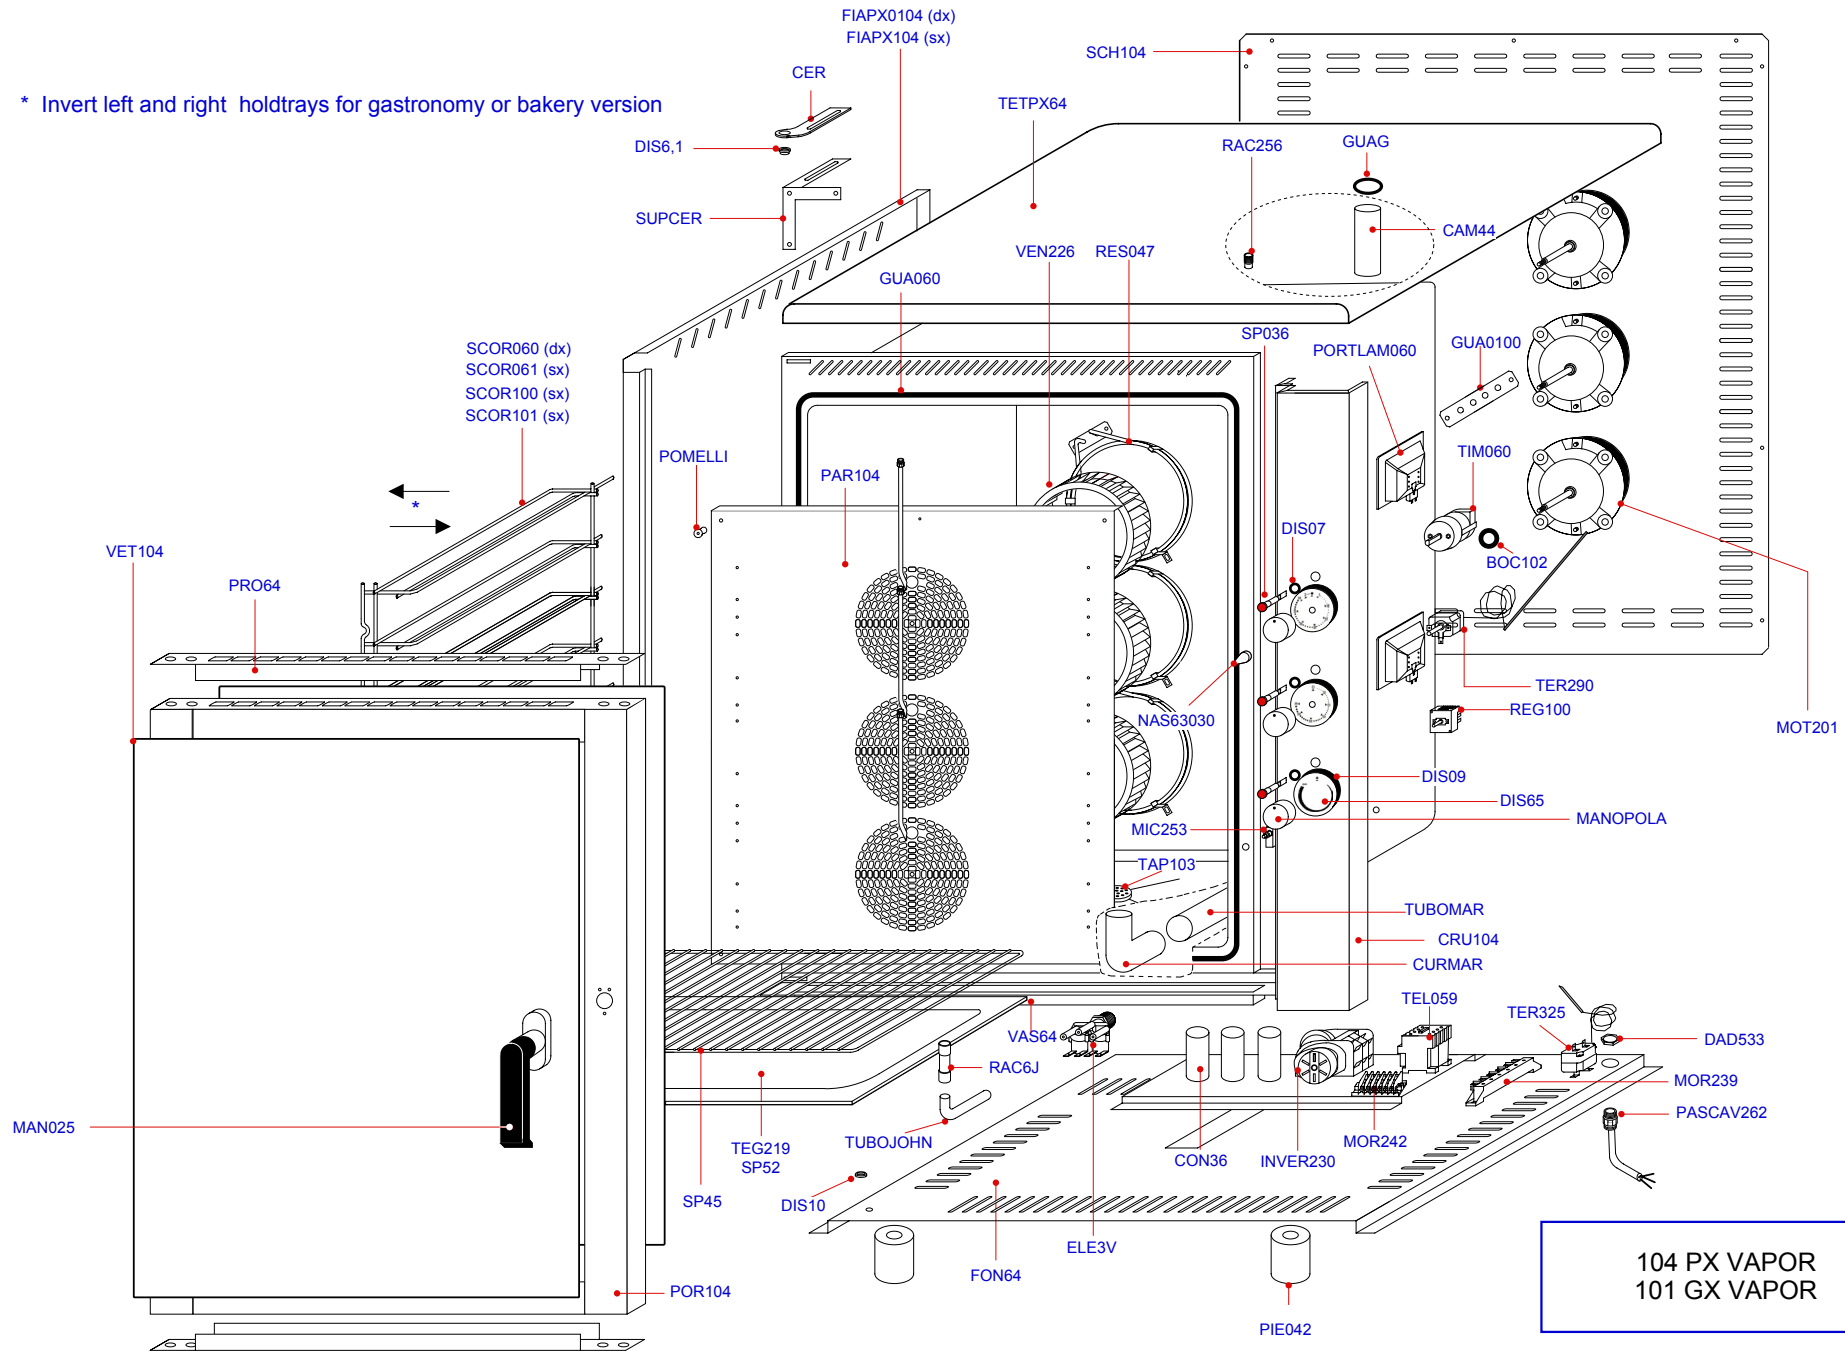

SPARE PARTS PRICE LIST 2006

104 PX VAPOR
101 GX VAPOR

The "Seal of Control" applied on Garbin Ovens
is the proof of the test effected and guarantees the quality of our products

* Invert left and right holdtrays for gastronomy or bakery version