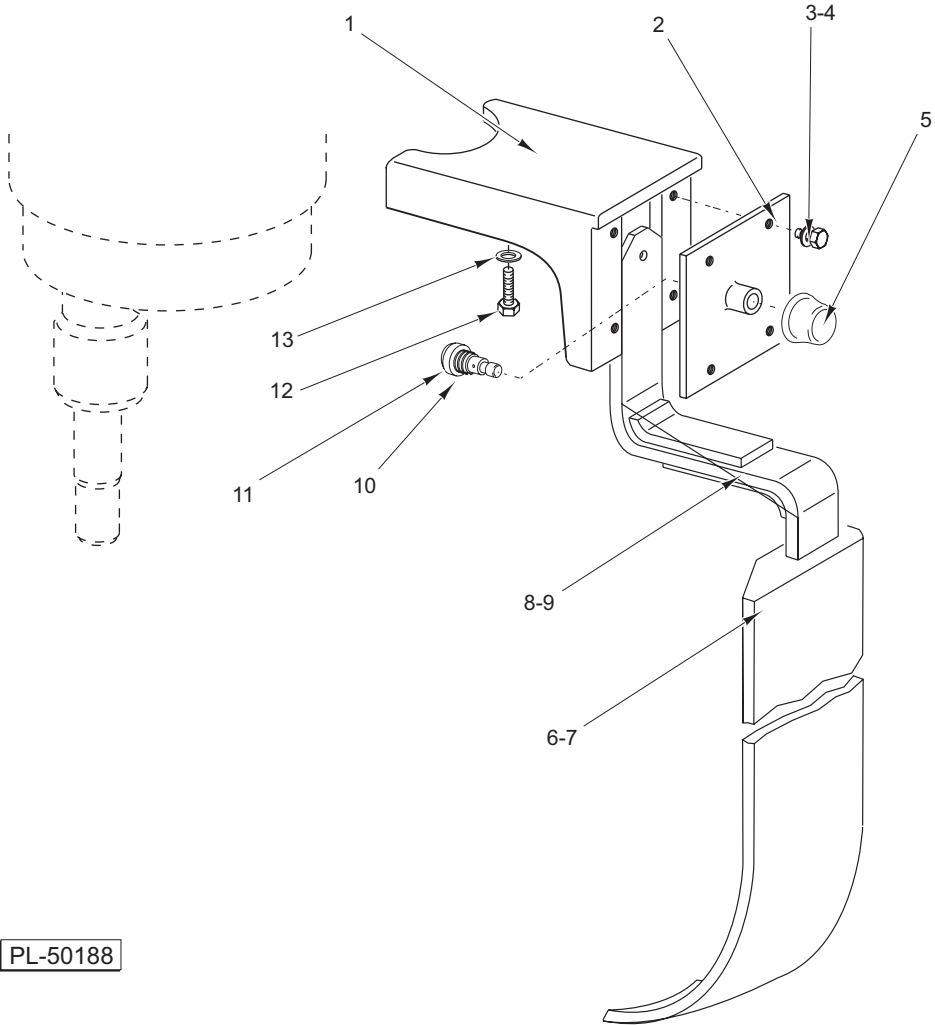

CATALOG OF REPLACEMENT PARTS

BOWL SCRAPER

A200
D300
D330
D340
H600
L800
M802
V1401

BOWL SCRAPER REPLACEMENT PARTS

A200 BOWL SCRAPER

ILLUS.	PART NO.	NAME OF PART	AMT.
PL-50302			
1	00-435648-00002	Bracket – Arm	1
2	00-010928-00002	Nut ³ / ₄ In. Special.....	1
3	00-435656	Plug – Hole	1
4	00-435636-00001	Scraper – Bowl	1
5	00-435651	Arm – Scraper.....	1
6	00-435654	Knob – Detent.....	1
7	SC-115-45	Mach. Screw 10-24 x ⁷ / ₈ Hex Hd.	4
8	WS-023-03	Washer.....	4
9	00-435630	Cover – Bracket.....	1
10	00-477131	Spring – Compression	1
11	00-435638	Stud – Arm Latch	1
12	SC-110-31	Mach. Screw 10-24 x ³ / ₄ Hex Hd.	1
13	00-124946	Washer.....	1
	00-315281-00001	Bowl Scraper Assy. (Packaged) (Incls. Items 1 thru 13).....	1

PL-50188

D300/D330/D340 BOWL SCRAPER

ILLUS.	PART NO.	NAME OF PART	AMT.
PL-50188			
1	00-435206	Bracket – Arm	1
2	00-435630	Cover – Bracket	1
3	SC-115-45	Mach. Screw 10-24 x 5/8 Hex Hd	4
4	WS-023-03	Washer	4
5	00-435654	Knob – Detent	1
6	00-435636-00002	Scraper – Bowl (D300 & D330)	1
7	00-435636-00003	Scraper – Bowl (40 Qt.)	1
8	00-435642	Arm – Scraper (D300 & D330)	4
9	00-435643	Arm – Scraper (40 Qt.)	1
10	00-477131	Spring – Compression	1
11	00-435638	Stud – Arm Latch	1
12	SC-127-75	Cap Screw 3/8-24 x 1 3/8 Hex Hd	1
13	WL-006-27	Washer	1
	00-315282-00001	Bowl Scraper Assy. (Incls. Items 1 thru 6, 8, & 10 thru 13) (Packaged) (D300 & D330)	1
	00-315283-00001	Bowl Scraper Assy. (Incls. Items 1 thru 5, 7, & 9 thru 13) (Packaged) (D340)	1