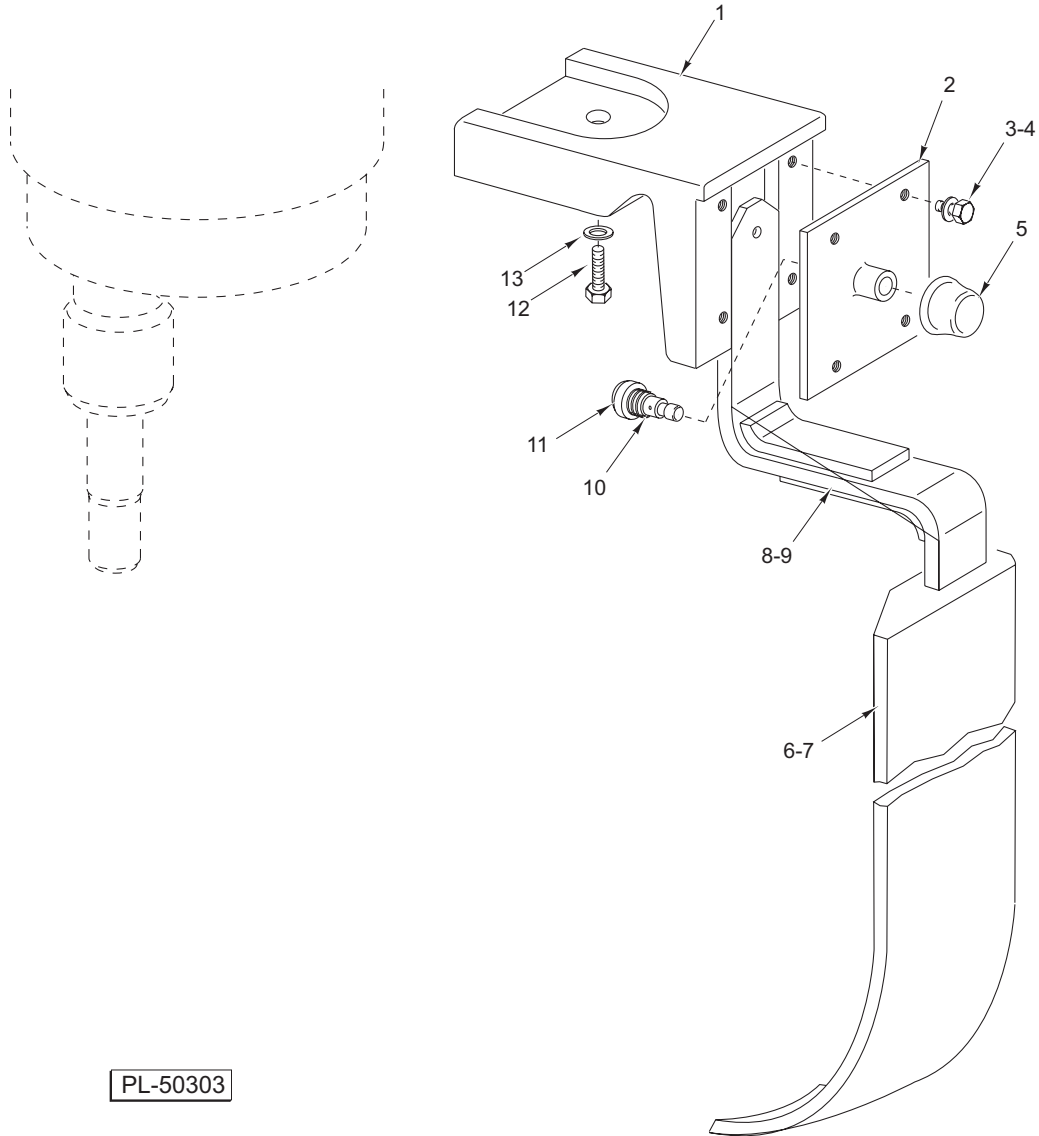

BOWL SCRAPER REPLACEMENT PARTS

PL-50303

H600/L800 BOWL SCRAPER

ILLUS.	PART NO.	NAME OF PART	AMT.
	PL-50303		
1	00-435204	Bracket – Arm	1
2	00-435624	Cover – Bracket.....	1
3	SC-109-44	Mach. Screw 1/4-20 x 3/4 Hex Hd.	4
4	WS-022-06	Washer.....	4
5	00-435654	Knob – Detent.....	1
6	00-435637-00001	Scraper – Bowl (60 Qt.)	1
7	00-435637-00002	Scraper – Bowl (80 Qt.)	1
8	00-435625	Arm – Scraper (60 Qt.)	1
9	00-435626	Arm – Scraper (80 Qt.)	1
10	00-477131	Spring – Compression	1
11	00-435638	Stud – Arm Latch	1
12	SC-127-75	Cap Screw 3/8-24 x 1 3/8 Hex Hd.....	1
13	WL-006-27	Washer.....	1
	00-315284-00001	Bowl Scraper Assy. (Incls. Items 1 thru 6, & 8 thru 13) (Packaged) (H600)	1
	00-315285-00001	Bowl Scraper Assy. (Incls. Items 1 thru 5, 7, & 9 thru 13) (Packaged) (L800).....	1
	00-118801	Scraper – Bowl	1