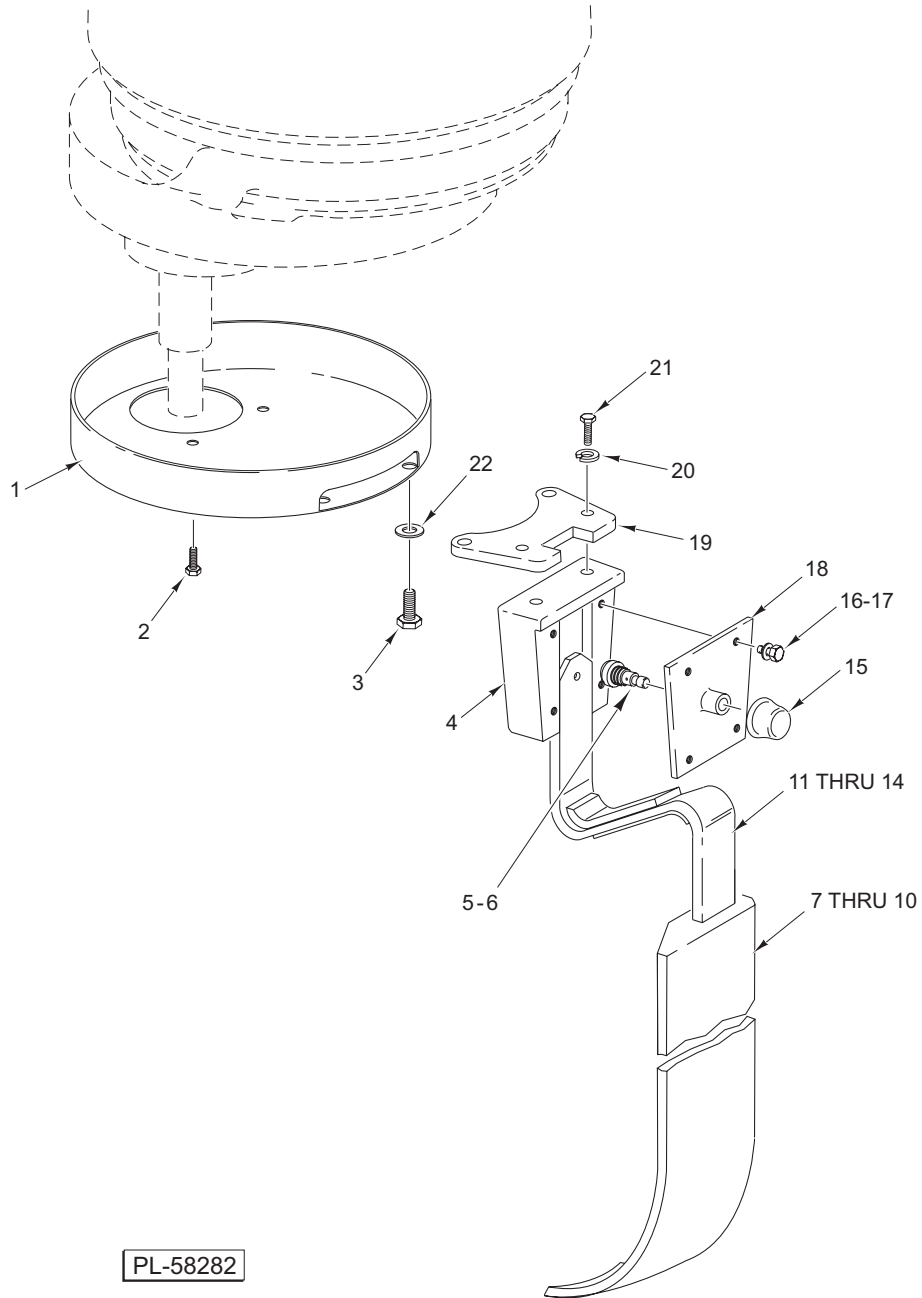

BOWL SCRAPER REPLACEMENT PARTS

PL-50303

H600/L800 BOWL SCRAPER

ILLUS.	PART NO.	NAME OF PART	AMT.
	PL-50303		
1	00-435204	Bracket – Arm	1
2	00-435624	Cover – Bracket.....	1
3	SC-109-44	Mach. Screw 1/4-20 x 3/4 Hex Hd.	4
4	WS-022-06	Washer.....	4
5	00-435654	Knob – Detent.....	1
6	00-435637-00001	Scraper – Bowl (60 Qt.)	1
7	00-435637-00002	Scraper – Bowl (80 Qt.)	1
8	00-435625	Arm – Scraper (60 Qt.)	1
9	00-435626	Arm – Scraper (80 Qt.)	1
10	00-477131	Spring – Compression	1
11	00-435638	Stud – Arm Latch	1
12	SC-127-75	Cap Screw 3/8-24 x 1 3/8 Hex Hd.....	1
13	WL-006-27	Washer.....	1
	00-315284-00001	Bowl Scraper Assy. (Incls. Items 1 thru 6, & 8 thru 13) (Packaged) (H600)	1
	00-315285-00001	Bowl Scraper Assy. (Incls. Items 1 thru 5, 7, & 9 thru 13) (Packaged) (L800).....	1
	00-118801	Scraper – Bowl	1

M80 BOWL SCRAPER

ILLUS.	PART NO.	NAME OF PART	AMT.
	PL-58281		
1	00-875754	Seal – Cap	1
2	00-875755	Spacer	1
3	00-067500-00021	O-Ring	1
4	SC-041-14	Cap Screw ⁵ / ₁₆ -18 x 1 ¹ / ₈ Hex Hd. (SST)	2
5	WL-006-23	Lockwasher ⁵ / ₁₆ Medium (SST)	2
6	00-436743	Plate – Mounting	1
7	00-435632-00002	Bracket – Arm	1
8	00-477131	Spring – Compression	1
9	00-435638	Stud – Arm Latch	1
10	00-435624	Cover – Bracket	1
11	SC-109-44	Mach. Screw ¹ / ₄ -20 x ³ / ₄ Hex Washer Hd.	1
12	WS-022-06	Washer.....	1
13	00-435654	Knob – Detent.....	1
14	00-435852	Arm – Scraper (40 Qt.)	1
15	00-435853	Arm – Scraper (60 Qt.)	1
16	00-435631	Arm – Scraper (80 Qt.)	1
17	00-435637-00004	Scraper – Bowl (40 Qt.)	1
18	00-435637-00001	Scraper – Bowl (60 Qt.)	1
19	00-435637-00002	Scraper – Bowl (80 Qt.)	1
	00-315286-00001	Bowl Scraper Assy. (Incls. Items 1 thru 19) (Packaged).....	1
	00-118801	Scraper – Bowl	1