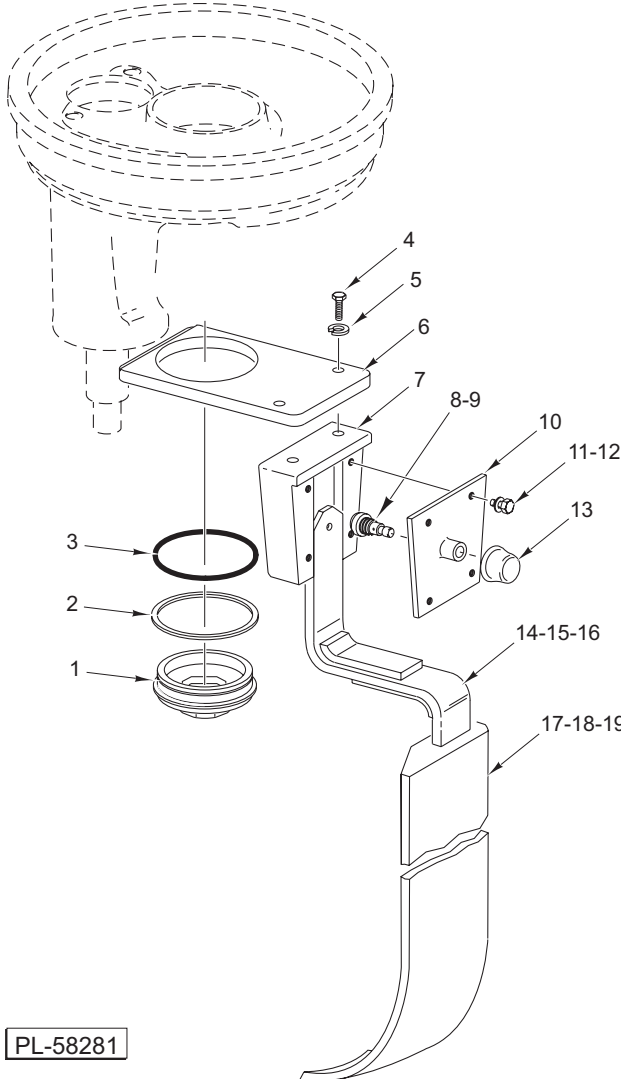

PL-50188

D300/D330/D340 BOWL SCRAPER

ILLUS.	PART NO.	NAME OF PART	AMT.
PL-50188			
1	00-435206	Bracket – Arm	1
2	00-435630	Cover – Bracket	1
3	SC-115-45	Mach. Screw 10-24 x 5/8 Hex Hd	4
4	WS-023-03	Washer	4
5	00-435654	Knob – Detent	1
6	00-435636-00002	Scraper – Bowl (D300 & D330)	1
7	00-435636-00003	Scraper – Bowl (40 Qt.)	1
8	00-435642	Arm – Scraper (D300 & D330)	4
9	00-435643	Arm – Scraper (40 Qt.)	1
10	00-477131	Spring – Compression	1
11	00-435638	Stud – Arm Latch	1
12	SC-127-75	Cap Screw 3/8-24 x 1 3/8 Hex Hd	1
13	WL-006-27	Washer	1
	00-315282-00001	Bowl Scraper Assy. (Incls. Items 1 thru 6, 8, & 10 thru 13) (Packaged) (D300 & D330)	1
	00-315283-00001	Bowl Scraper Assy. (Incls. Items 1 thru 5, 7, & 9 thru 13) (Packaged) (D340)	1

M80 BOWL SCRAPER

ILLUS.	PART NO.	NAME OF PART	AMT.
	PL-58281		
1	00-875754	Seal – Cap	1
2	00-875755	Spacer	1
3	00-067500-00021	O-Ring	1
4	SC-041-14	Cap Screw ⁵ / ₁₆ -18 x 1 ¹ / ₈ Hex Hd. (SST)	2
5	WL-006-23	Lockwasher ⁵ / ₁₆ Medium (SST)	2
6	00-436743	Plate – Mounting	1
7	00-435632-00002	Bracket – Arm	1
8	00-477131	Spring – Compression	1
9	00-435638	Stud – Arm Latch	1
10	00-435624	Cover – Bracket	1
11	SC-109-44	Mach. Screw ¹ / ₄ -20 x ³ / ₄ Hex Washer Hd.	1
12	WS-022-06	Washer.....	1
13	00-435654	Knob – Detent.....	1
14	00-435852	Arm – Scraper (40 Qt.)	1
15	00-435853	Arm – Scraper (60 Qt.)	1
16	00-435631	Arm – Scraper (80 Qt.)	1
17	00-435637-00004	Scraper – Bowl (40 Qt.)	1
18	00-435637-00001	Scraper – Bowl (60 Qt.)	1
19	00-435637-00002	Scraper – Bowl (80 Qt.)	1
	00-315286-00001	Bowl Scraper Assy. (Incls. Items 1 thru 19) (Packaged).....	1
	00-118801	Scraper – Bowl	1