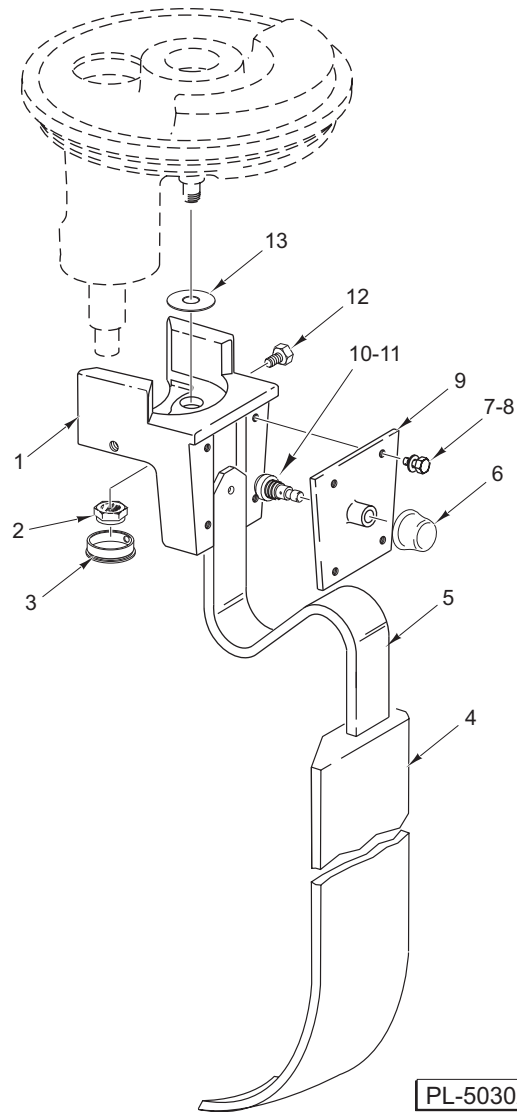

CATALOG OF REPLACEMENT PARTS

BOWL SCRAPER

A200
D300
D330
D340
H600
L800
M802
V1401

BOWL SCRAPER REPLACEMENT PARTS

A200 BOWL SCRAPER

ILLUS.	PART NO.	NAME OF PART	AMT.
PL-50302			
1	00-435648-00002	Bracket – Arm	1
2	00-010928-00002	Nut ³ / ₄ In. Special.....	1
3	00-435656	Plug – Hole	1
4	00-435636-00001	Scraper – Bowl	1
5	00-435651	Arm – Scraper.....	1
6	00-435654	Knob – Detent.....	1
7	SC-115-45	Mach. Screw 10-24 x ⁷ / ₈ Hex Hd.	4
8	WS-023-03	Washer.....	4
9	00-435630	Cover – Bracket.....	1
10	00-477131	Spring – Compression	1
11	00-435638	Stud – Arm Latch	1
12	SC-110-31	Mach. Screw 10-24 x ³ / ₄ Hex Hd.	1
13	00-124946	Washer.....	1
	00-315281-00001	Bowl Scraper Assy. (Packaged) (Incls. Items 1 thru 13).....	1

PL-50188

D300/D330/D340 BOWL SCRAPER

ILLUS.	PART NO.	NAME OF PART	AMT.
PL-50188			
1	00-435206	Bracket – Arm	1
2	00-435630	Cover – Bracket	1
3	SC-115-45	Mach. Screw 10-24 x 5/8 Hex Hd	4
4	WS-023-03	Washer	4
5	00-435654	Knob – Detent	1
6	00-435636-00002	Scraper – Bowl (D300 & D330)	1
7	00-435636-00003	Scraper – Bowl (40 Qt.)	1
8	00-435642	Arm – Scraper (D300 & D330)	4
9	00-435643	Arm – Scraper (40 Qt.)	1
10	00-477131	Spring – Compression	1
11	00-435638	Stud – Arm Latch	1
12	SC-127-75	Cap Screw 3/8-24 x 1 3/8 Hex Hd	1
13	WL-006-27	Washer	1
	00-315282-00001	Bowl Scraper Assy. (Incls. Items 1 thru 6, 8, & 10 thru 13) (Packaged) (D300 & D330)	1
	00-315283-00001	Bowl Scraper Assy. (Incls. Items 1 thru 5, 7, & 9 thru 13) (Packaged) (D340)	1