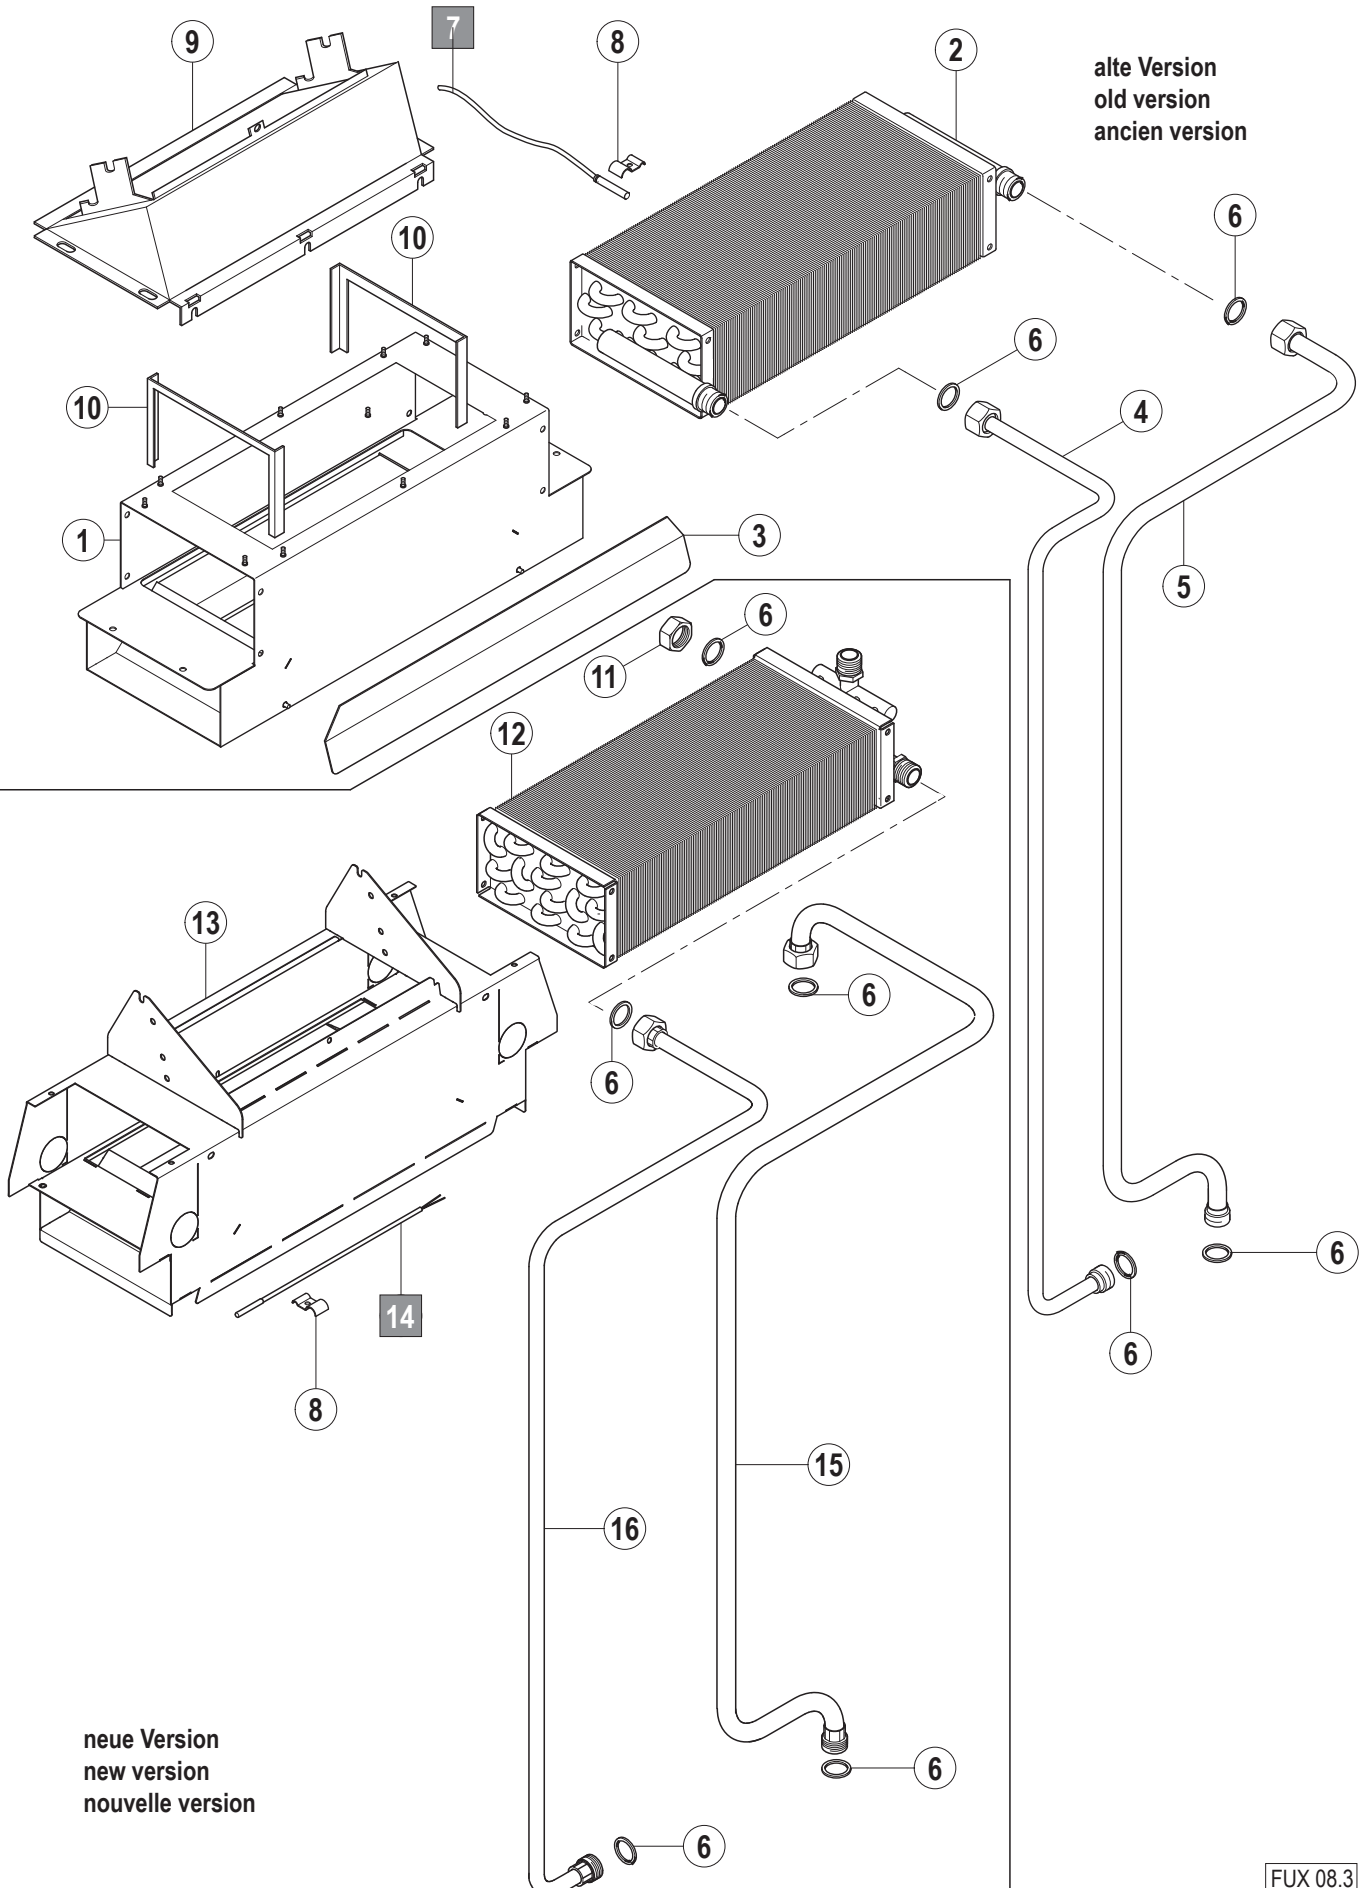

alte Version
old version
ancien version

neue Version
new version
nouvelle version

Pos.	A	B [mm]		C (D) [mm]	Bemerkung / Remarks / Remarques
		612	760		
01		01-245606-004	---		
02		00-229742-000	---		Standard
		---	---		CrNi / SST / inox
03		01-245557-001	---		
04	L/R	01-296534-001	---		DS
	R/L	01-296538-001	---		DS
	L/R	---	---		DSK
	R/L	---	---		DSK
05	L/R	01-296532-001	---		DS
	R/L	01-245356-001	---		DS
	L/R	---	---		DSK
	R/L	---	---		DSK
06		00-302574-014	=		
07		00-378584-000	---		
08		00-324157-000	=		
09		01-296500-001	---		
10		01-296527-001	---		
11		01-245605-001	=		
12		01-296851-001	01-296851-002		
13		01-517243-001	01-517243-002		
14		00-775612-003	=		
15	L/R	01-517250-003	01-517250-007		DS
	R/L	01-517250-004	01-517250-008		DS
	L/R	01-517252-003	01-517252-007		DSK
	R/L	01-517252-004	01-517252-008		DSK
16	L/R	01-245632-008	01-245632-010		DS
	R/L	01-245633-008	01-245633-010		DS
	L/R	01-245633-002	01-245633-004		DSK
	R/L	01-245632-002	01-245632-004		DSK