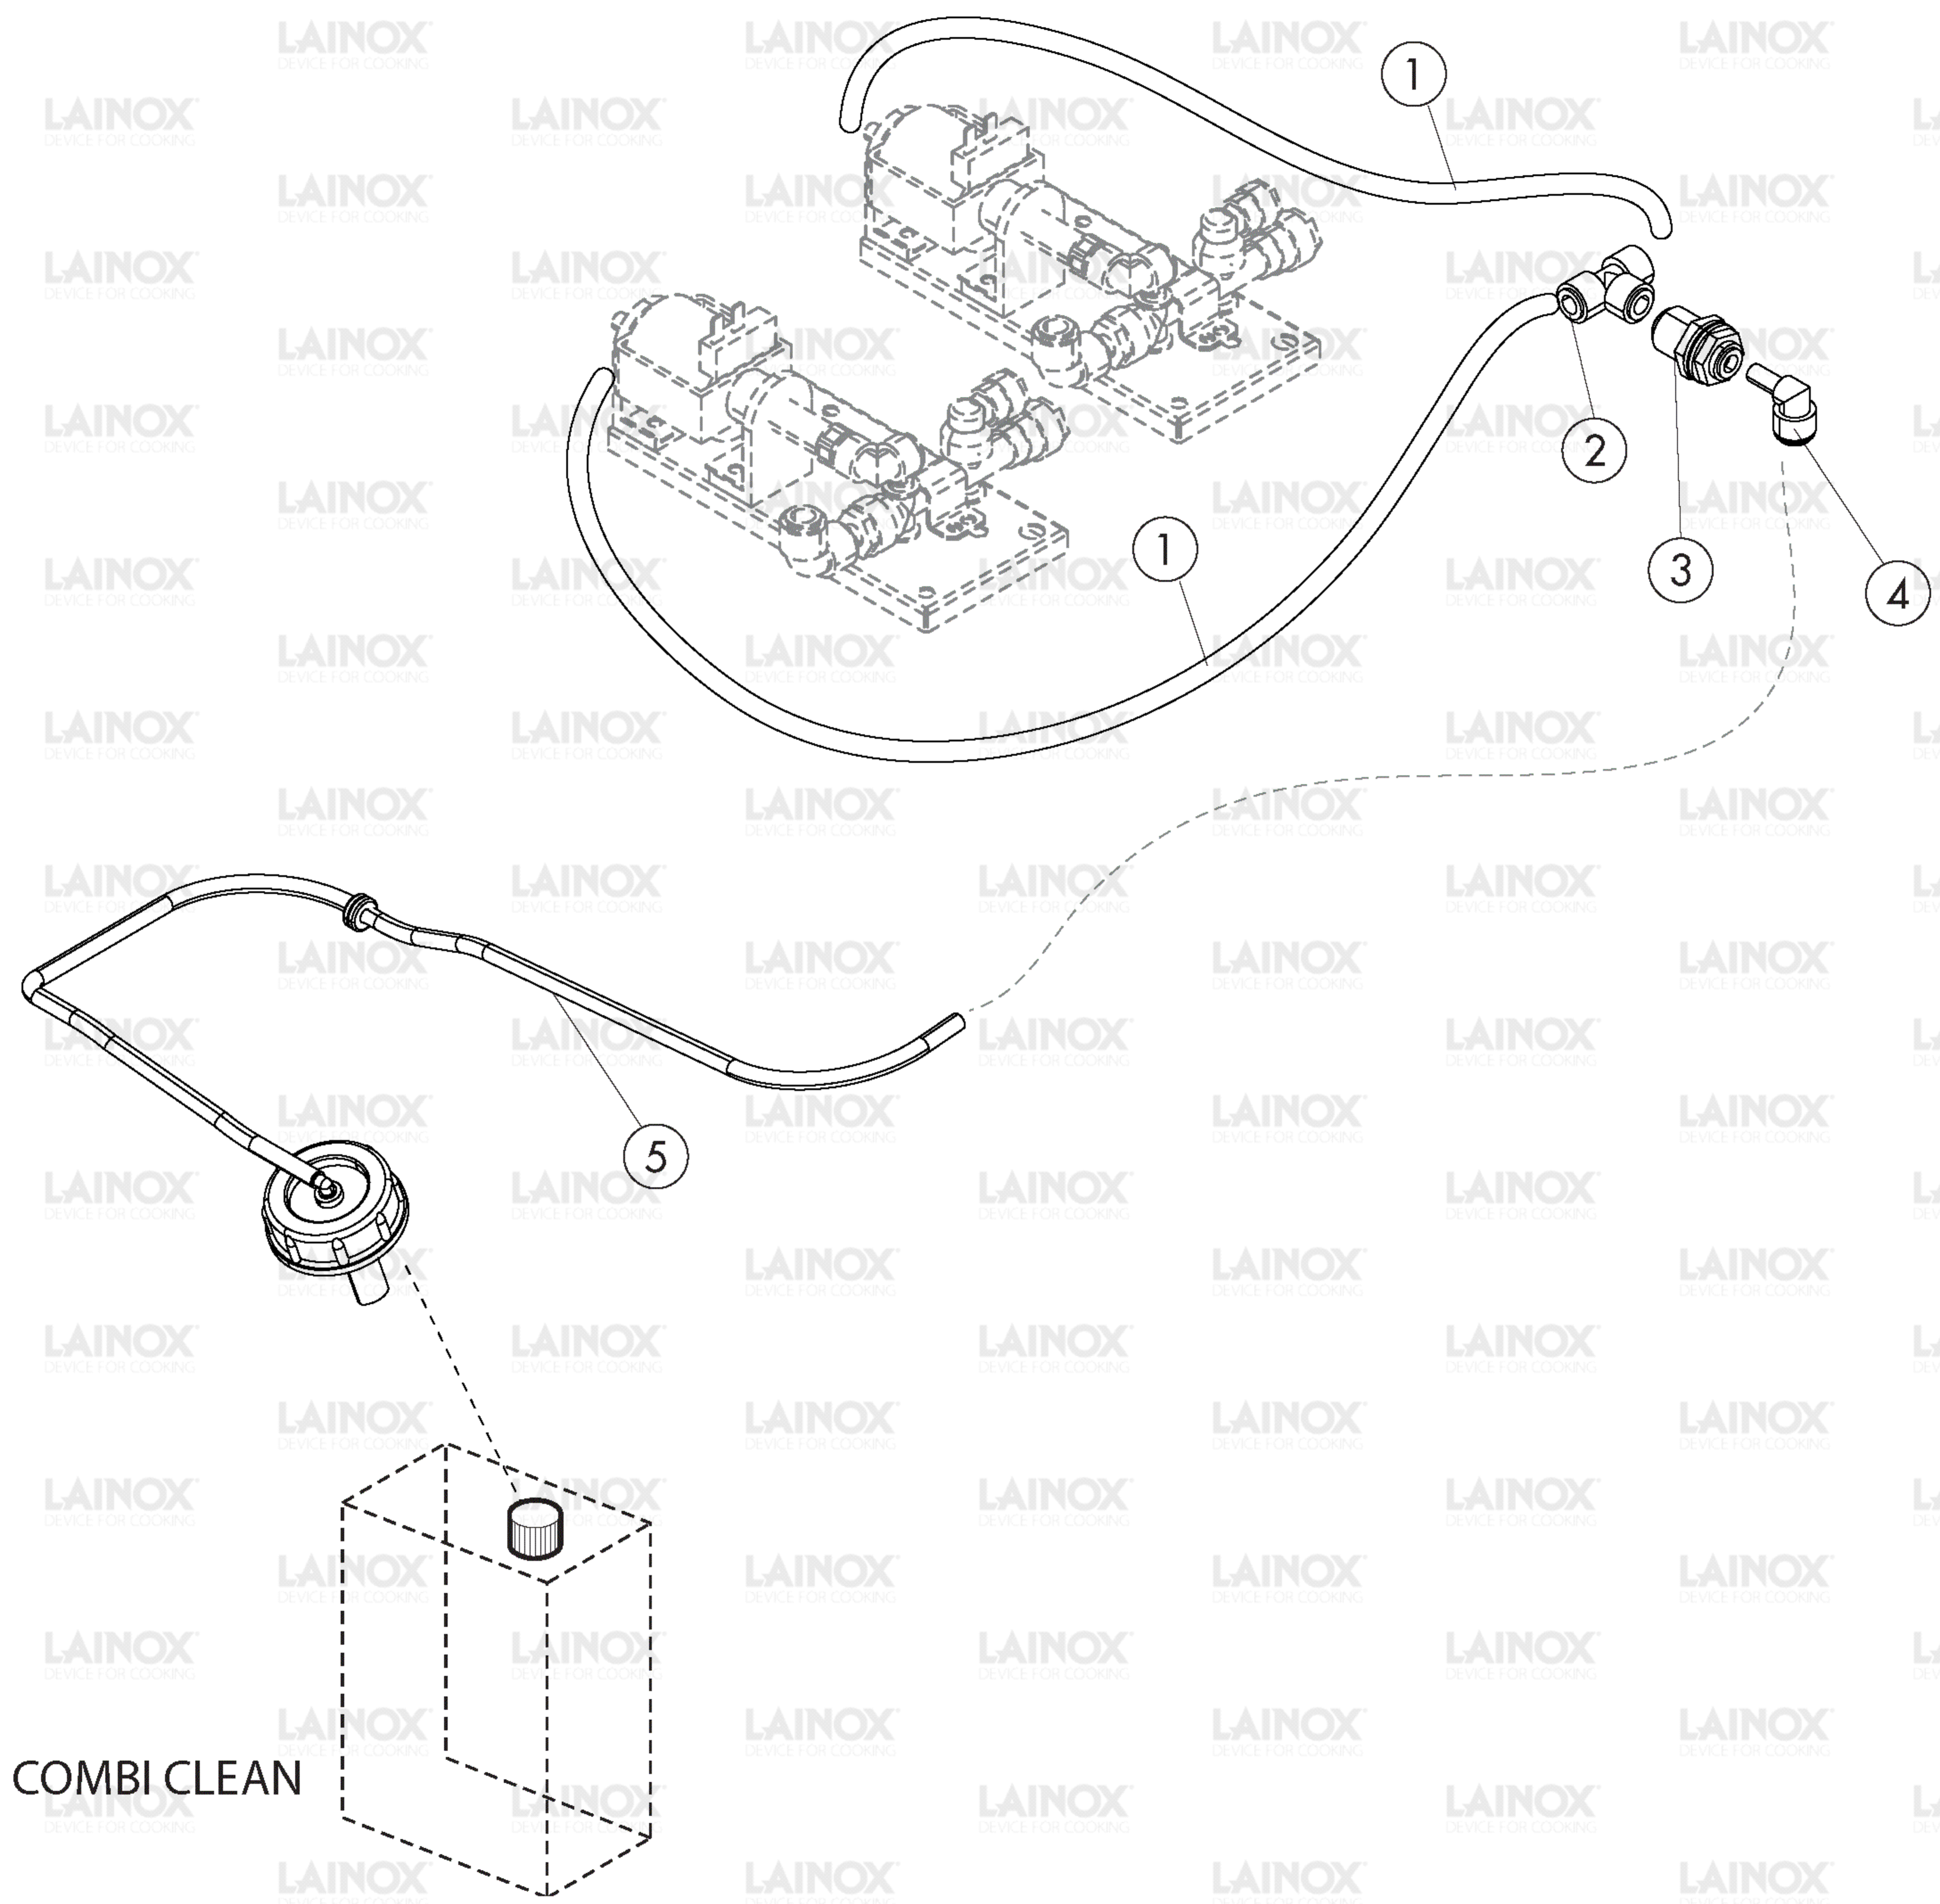

AREN144R - 4/6 - TAV. D

COMBI CLEAN

AREN144R - 6/6 - TAV. F - SMOKEGRILL