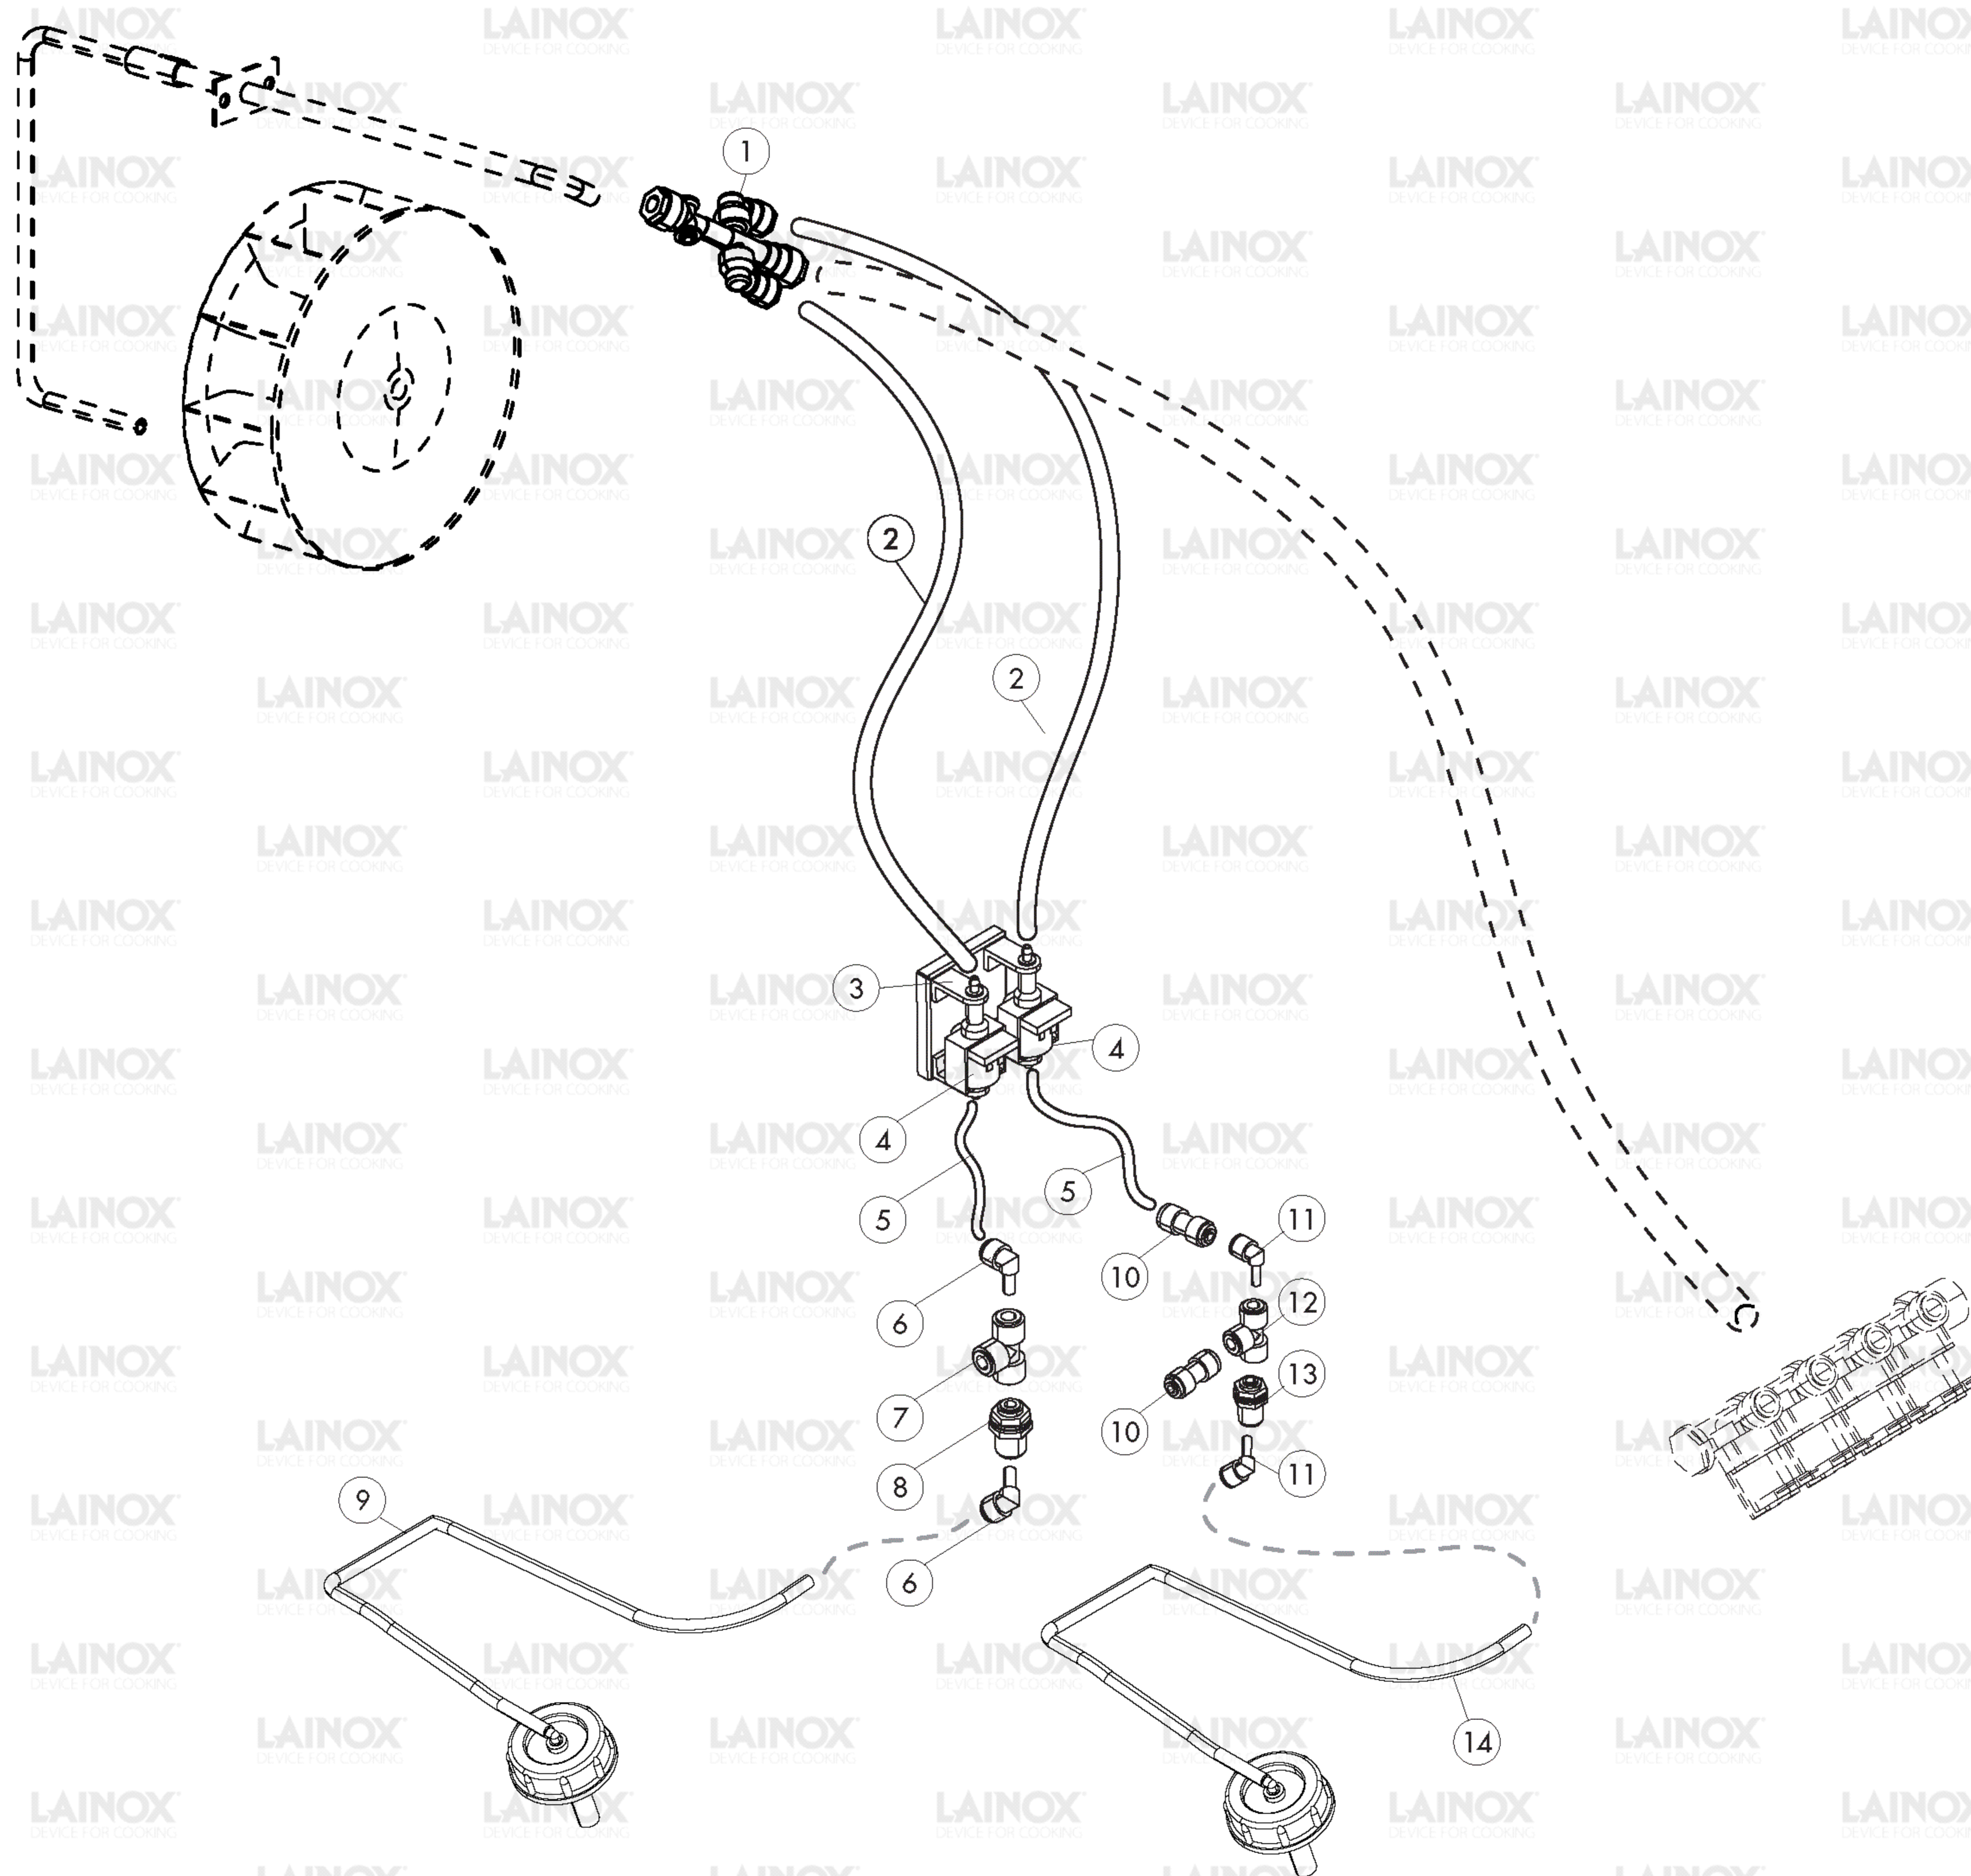

AREN144R - 4/6 - TAV. D

COMBI CLEAN

AREN144R - 6/6 - TAV. F - SMOKEGRILL