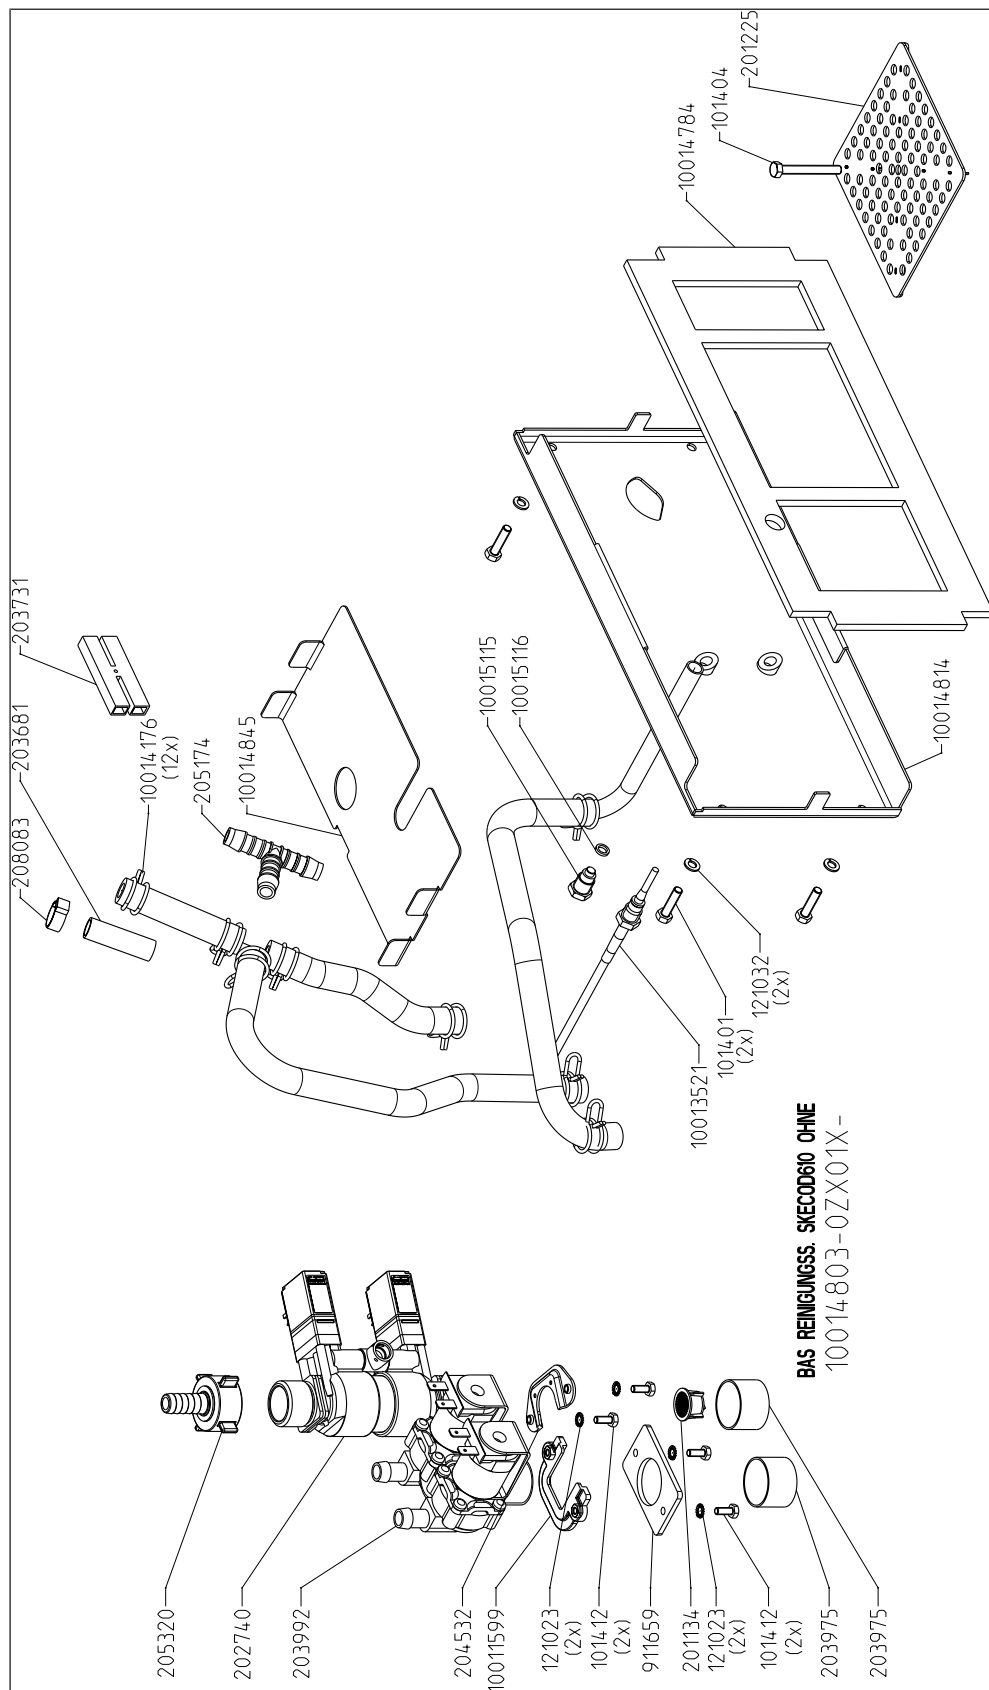

1 MagicPilot control panel 6.23, 6.10	5
2 Classic control panel (without WaveClean) 6.23, 6.10	6
3 Classic control panel (with WaveClean) 6.23, 6.10	7
4 MagicPilot operating panel 6.23, 6.10	8
5 Classic operating panel 6.23, 6.10	9
6 Energy assembly - 3NPE 400 V 6.23	10
7 Energy assembly - 3NPE 400 V 6.10	11
8 Core temperature sensor 6.23, 6.10	12
9 Water assembly without WaveClean 6.23	13
10 Water assembly without WaveClean 6.10	14
11 Water assembly with WaveClean 50 Hz 6.23, 6.10	15
12 Water assembly with WaveClean 60 Hz 6.23, 6.10	16
13 Housing - cooking chamber 6.23	17
14 Housing - cooking chamber 6.10	18
15 Housing - cooking chamber door 6.23 hinged on right	19
16 Housing - cooking chamber door 6.23 hinged on left	20
17 Housing - cooking chamber door 6.10 hinged on right	21
18 Housing - cooking chamber door 6.10 hinged on left	22

6 Energy assembly - 3NPE 400 V 6.23

7 Energy assembly - 3NPE 400 V 6.10

8 Core temperature sensor 6.23, 6.10

9 Water assembly without WaveClean 6.23

10015160-0ZXAE--

10 Water assembly without WaveClean 6.10