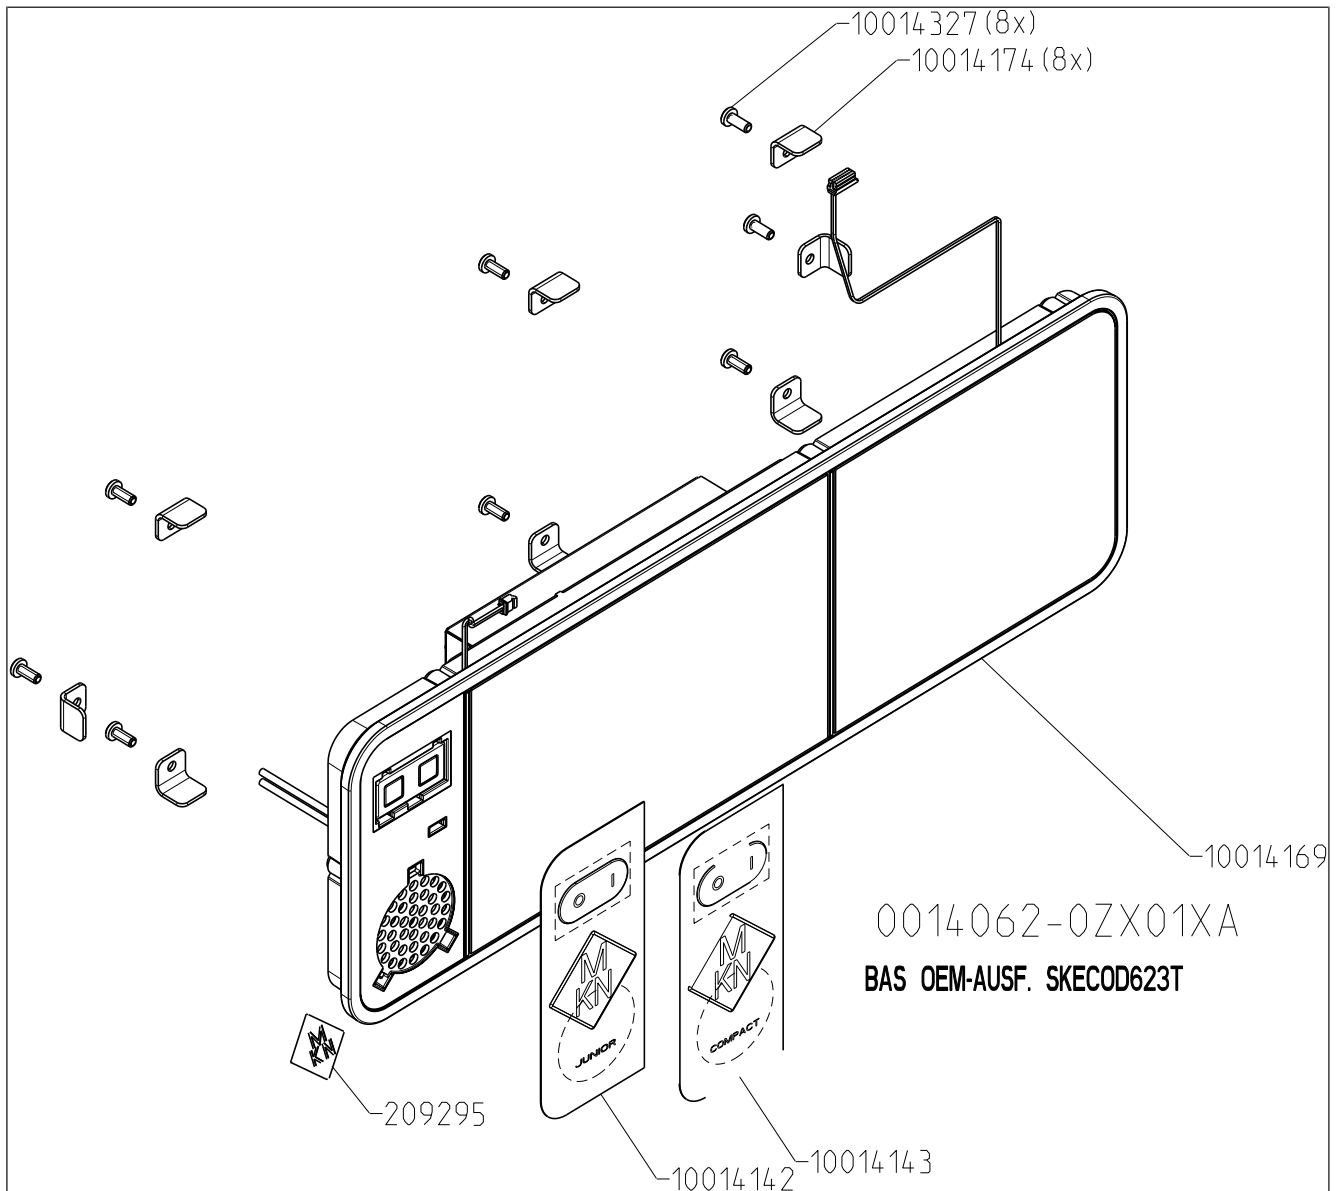

1 MagicPilot control panel 6.23, 6.10