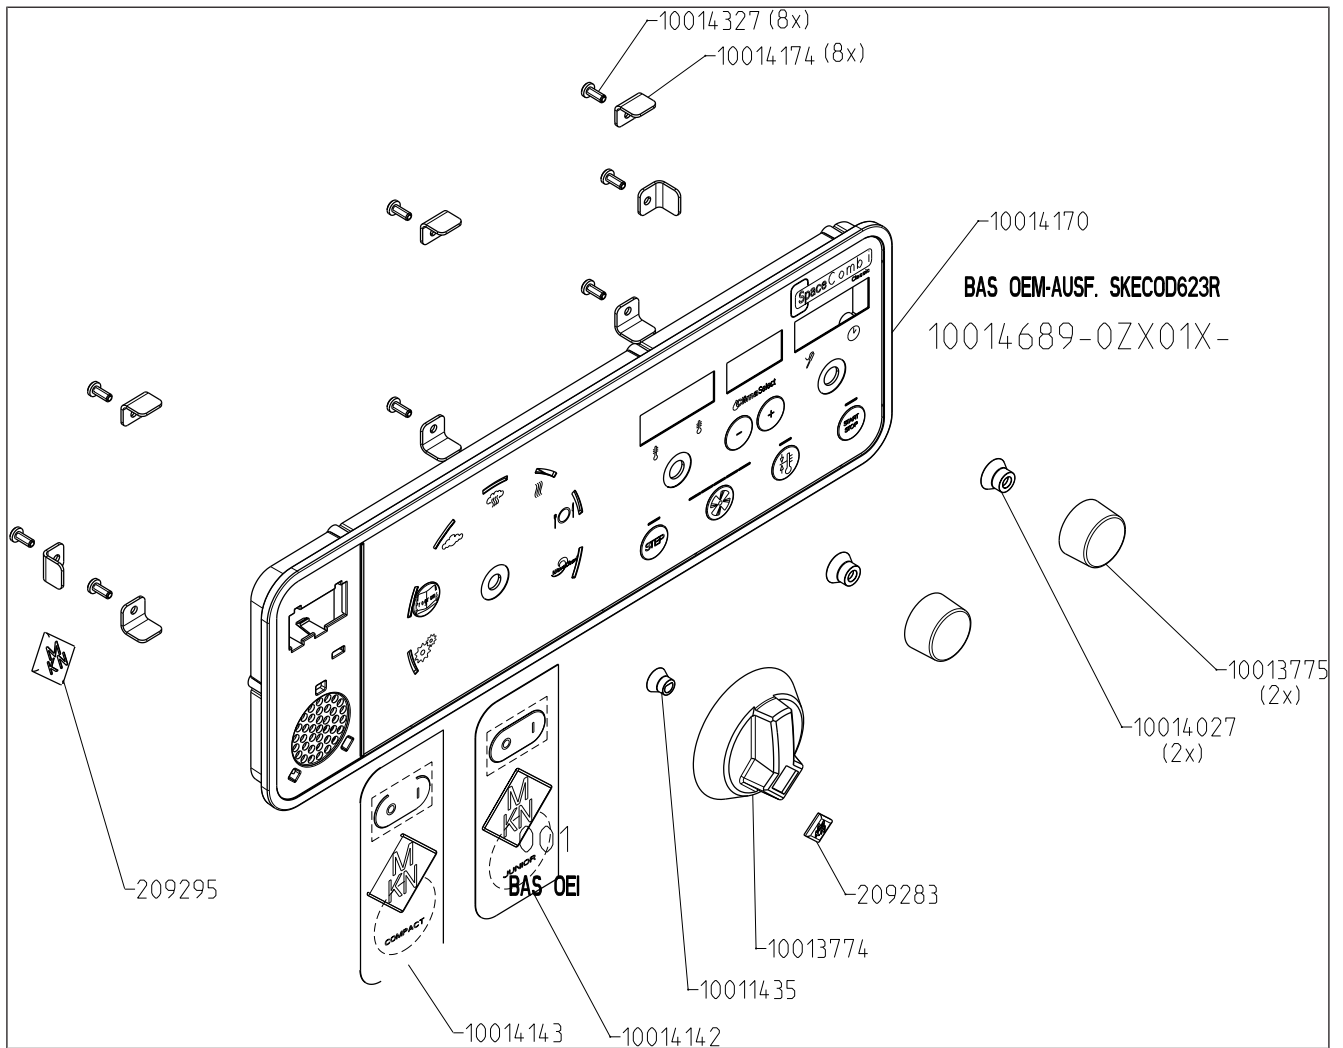

3 Classic control panel (with WaveClean) 6.23, 6.10