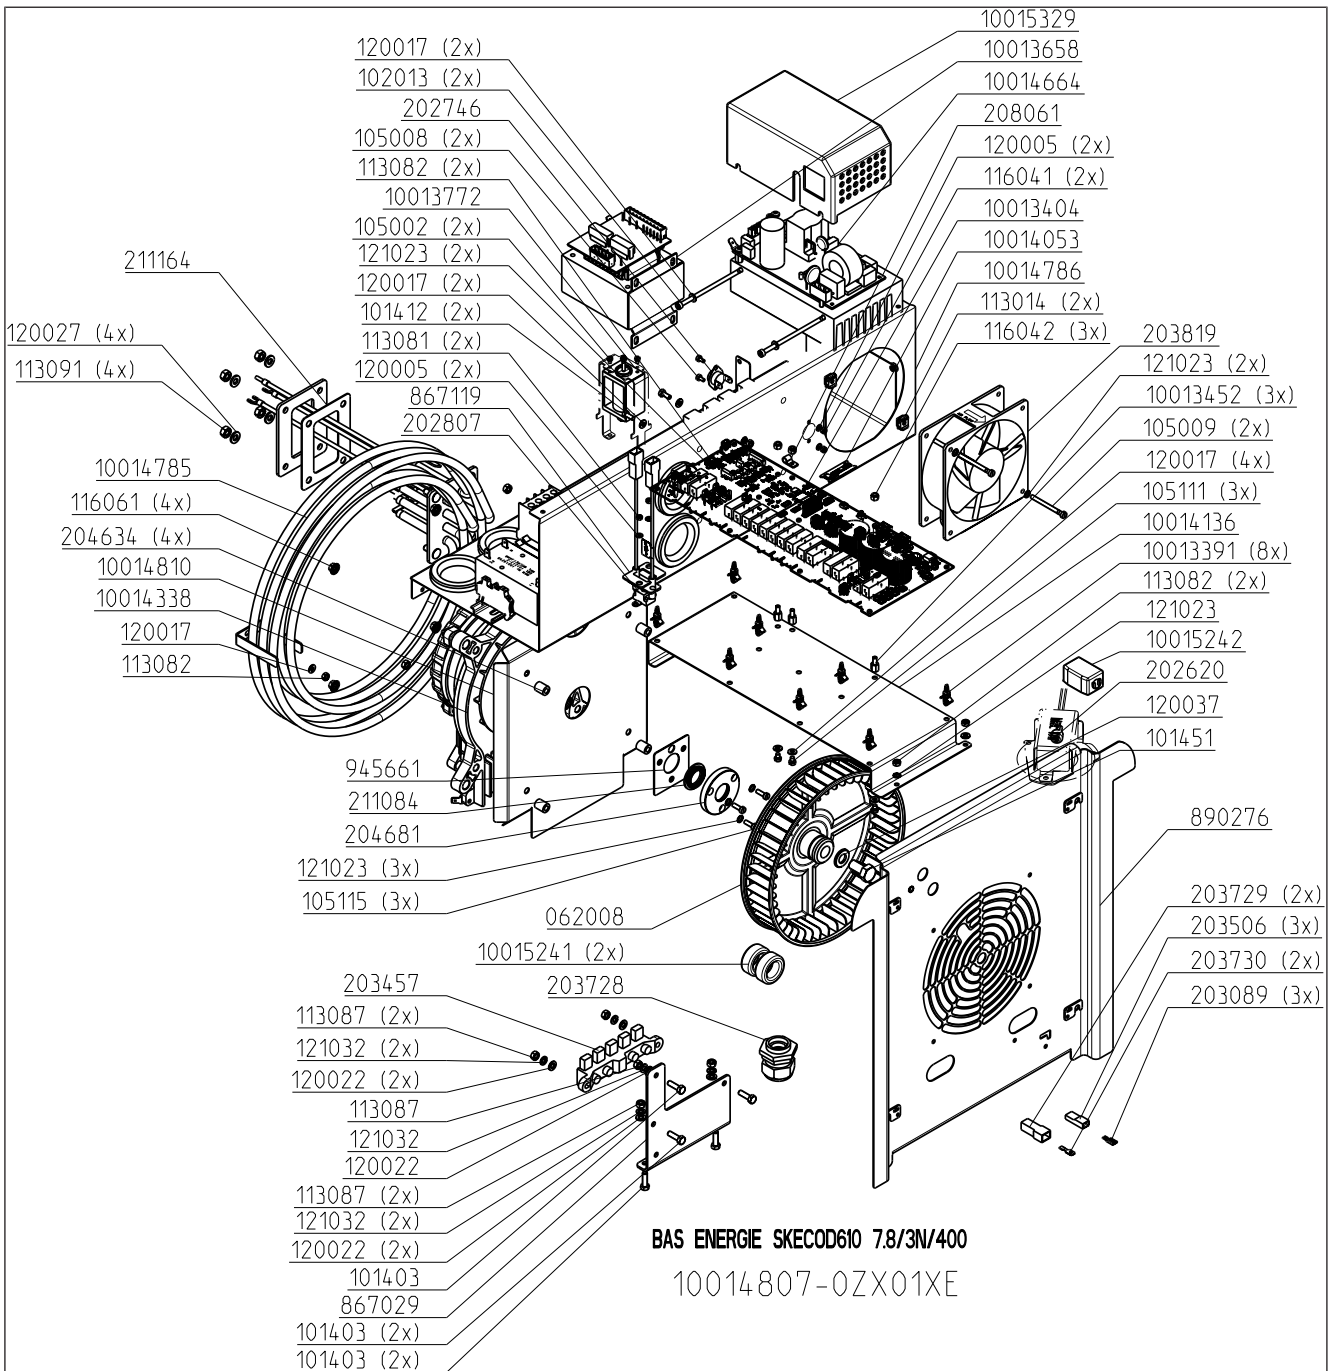

1 MagicPilot control panel 6.23, 6.10	5
2 Classic control panel (without WaveClean) 6.23, 6.10	6
3 Classic control panel (with WaveClean) 6.23, 6.10	7
4 MagicPilot operating panel 6.23, 6.10	8
5 Classic operating panel 6.23, 6.10	9
6 Energy assembly - 3NPE 400 V 6.23	10
7 Energy assembly - 3NPE 400 V 6.10	11
8 Core temperature sensor 6.23, 6.10	12
9 Water assembly without WaveClean 6.23	13
10 Water assembly without WaveClean 6.10	14
11 Water assembly with WaveClean 50 Hz 6.23, 6.10	15
12 Water assembly with WaveClean 60 Hz 6.23, 6.10	16
13 Housing - cooking chamber 6.23	17
14 Housing - cooking chamber 6.10	18
15 Housing - cooking chamber door 6.23 hinged on right	19
16 Housing - cooking chamber door 6.23 hinged on left	20
17 Housing - cooking chamber door 6.10 hinged on right	21
18 Housing - cooking chamber door 6.10 hinged on left	22

6 Energy assembly - 3NPE 400 V 6.23

7 Energy assembly - 3NPE 400 V 6.10

8 Core temperature sensor 6.23, 6.10

9 Water assembly without WaveClean 6.23

10015160-0ZXAE--

10 Water assembly without WaveClean 6.10