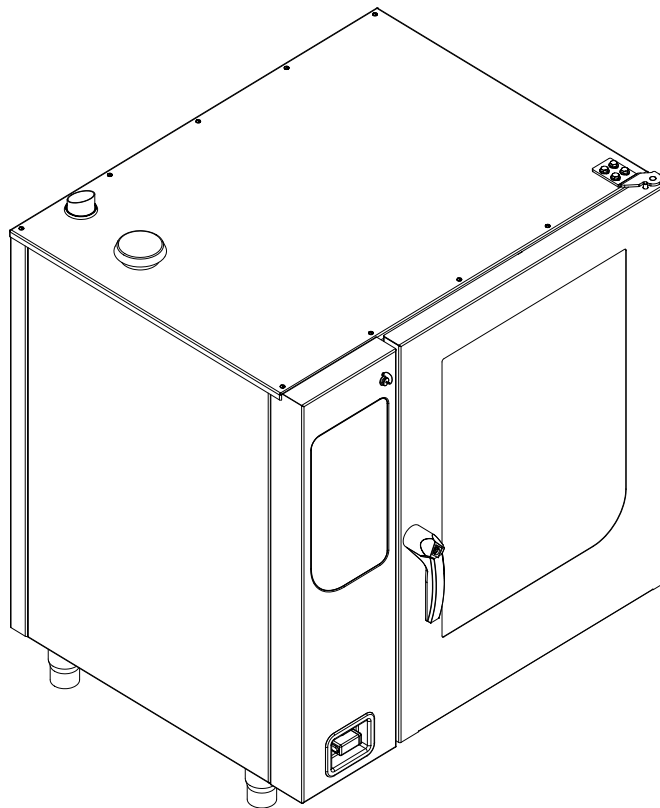

SpaceCombi MagicPilot & SpaceCombi Classic

Unit	Model	Type of energy	Unit type
SpaceCombi Compact MagicPilot SpaceCombi Compact Classic	6.10	Electric	Tabletop unit
SpaceCombi Junior MagicPilot SpaceCombi Junior Classic	6.23	Electric	Tabletop unit

1 MagicPilot control panel 6.23, 6.10	5
2 Classic control panel (without WaveClean) 6.23, 6.10	6
3 Classic control panel (with WaveClean) 6.23, 6.10	7
4 MagicPilot operating panel 6.23, 6.10	8
5 Classic operating panel 6.23, 6.10	9
6 Energy assembly - 3NPE 400 V 6.23	10
7 Energy assembly - 3NPE 400 V 6.10	11
8 Core temperature sensor 6.23, 6.10	12
9 Water assembly without WaveClean 6.23	13
10 Water assembly without WaveClean 6.10	14
11 Water assembly with WaveClean 50 Hz 6.23, 6.10	15
12 Water assembly with WaveClean 60 Hz 6.23, 6.10	16
13 Housing - cooking chamber 6.23	17
14 Housing - cooking chamber 6.10	18
15 Housing - cooking chamber door 6.23 hinged on right	19
16 Housing - cooking chamber door 6.23 hinged on left	20
17 Housing - cooking chamber door 6.10 hinged on right	21
18 Housing - cooking chamber door 6.10 hinged on left	22