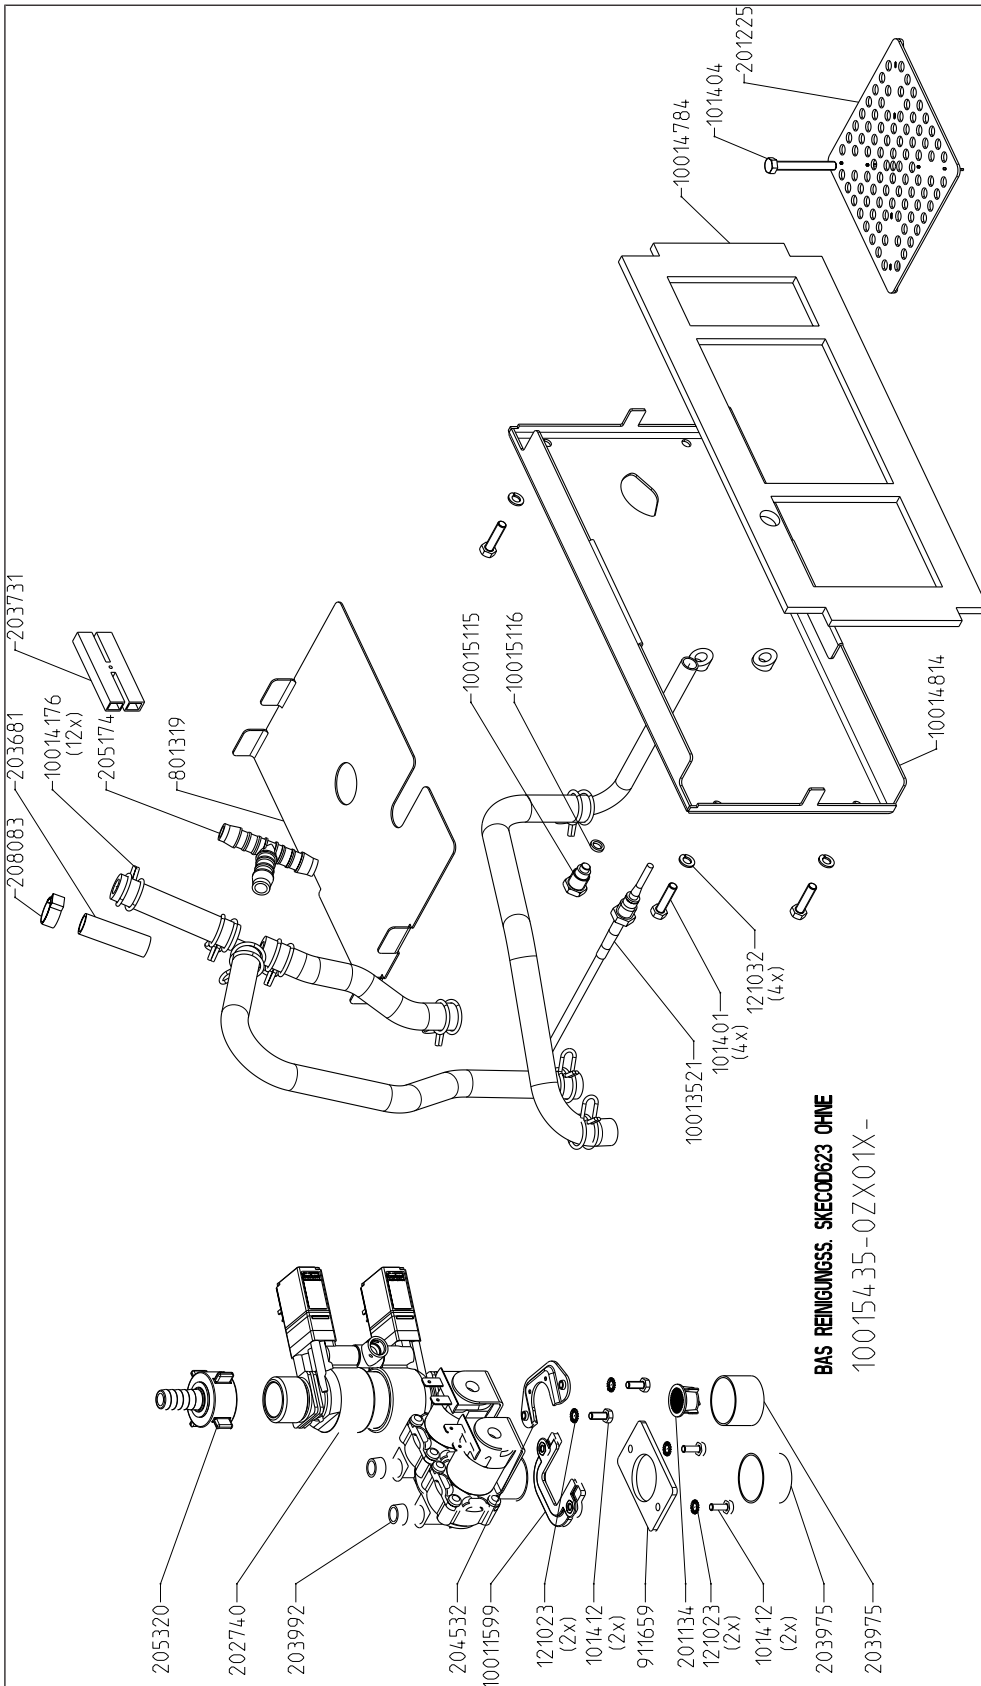

1 MagicPilot control panel 6.23, 6.10	5
2 Classic control panel (without WaveClean) 6.23, 6.10	6
3 Classic control panel (with WaveClean) 6.23, 6.10	7
4 MagicPilot operating panel 6.23, 6.10	8
5 Classic operating panel 6.23, 6.10	9
6 Energy assembly - 3NPE 400 V 6.23	10
7 Energy assembly - 3NPE 400 V 6.10	11
8 Core temperature sensor 6.23, 6.10	12
9 Water assembly without WaveClean 6.23	13
10 Water assembly without WaveClean 6.10	14
11 Water assembly with WaveClean 50 Hz 6.23, 6.10	15
12 Water assembly with WaveClean 60 Hz 6.23, 6.10	16
13 Housing - cooking chamber 6.23	17
14 Housing - cooking chamber 6.10	18
15 Housing - cooking chamber door 6.23 hinged on right	19
16 Housing - cooking chamber door 6.23 hinged on left	20
17 Housing - cooking chamber door 6.10 hinged on right	21
18 Housing - cooking chamber door 6.10 hinged on left	22

6 Energy assembly - 3NPE 400 V 6.23

7 Energy assembly - 3NPE 400 V 6.10

8 Core temperature sensor 6.23, 6.10

9 Water assembly without WaveClean 6.23

10015160-0ZXAE--

10 Water assembly without WaveClean 6.10