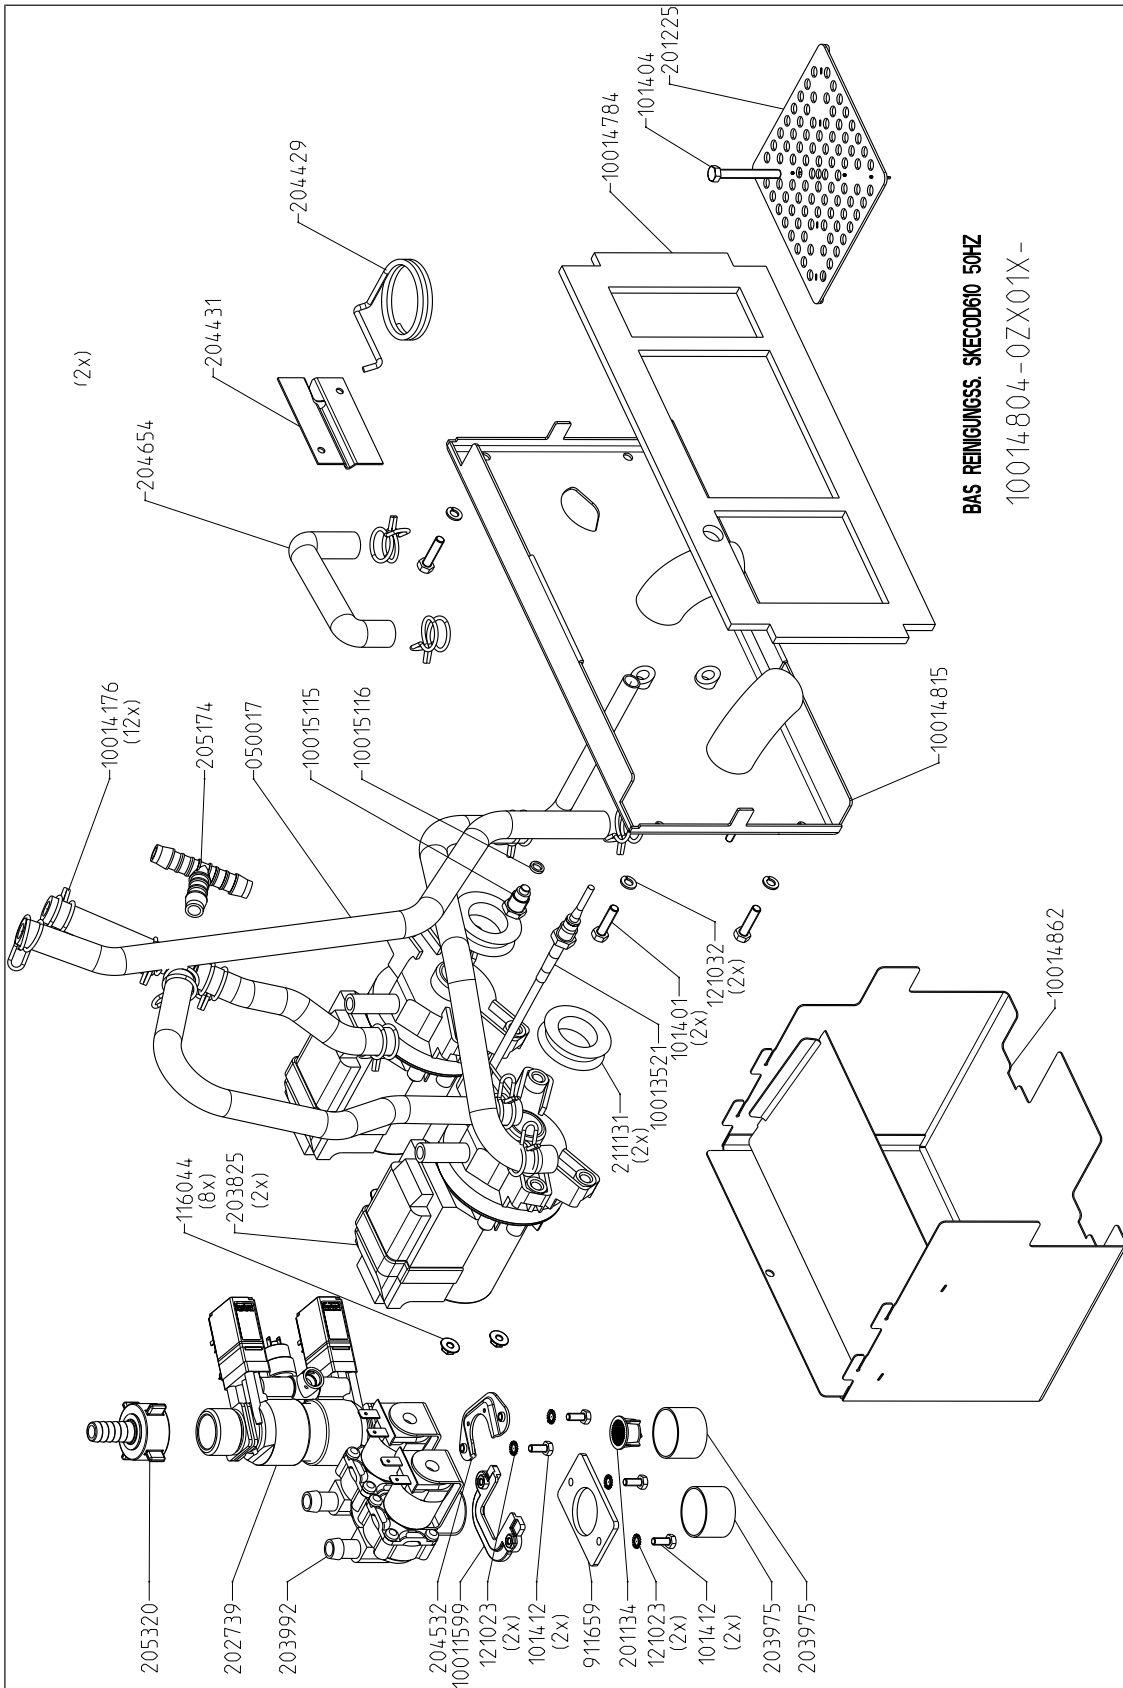

11 Water assembly with WaveClean 50 Hz 6.23, 6.10

10015160-0ZXAE--