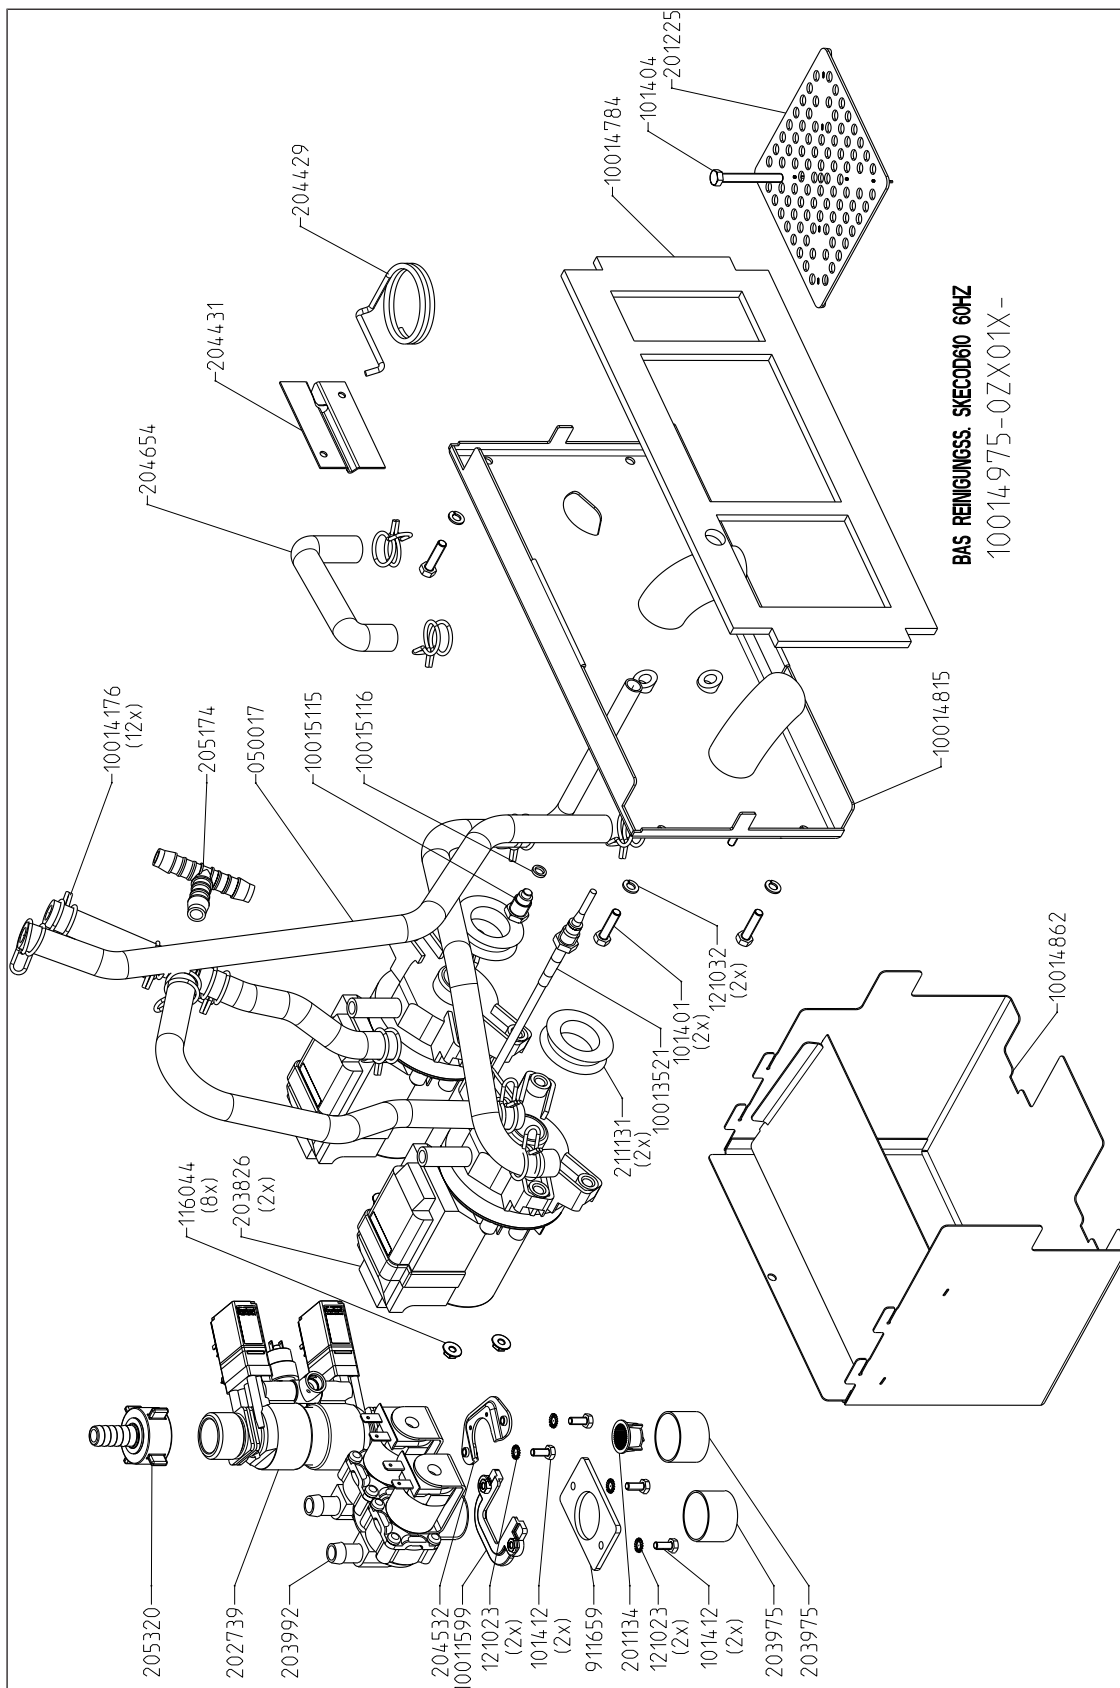

12 Water assembly with WaveClean 60 Hz 6.23, 6.10