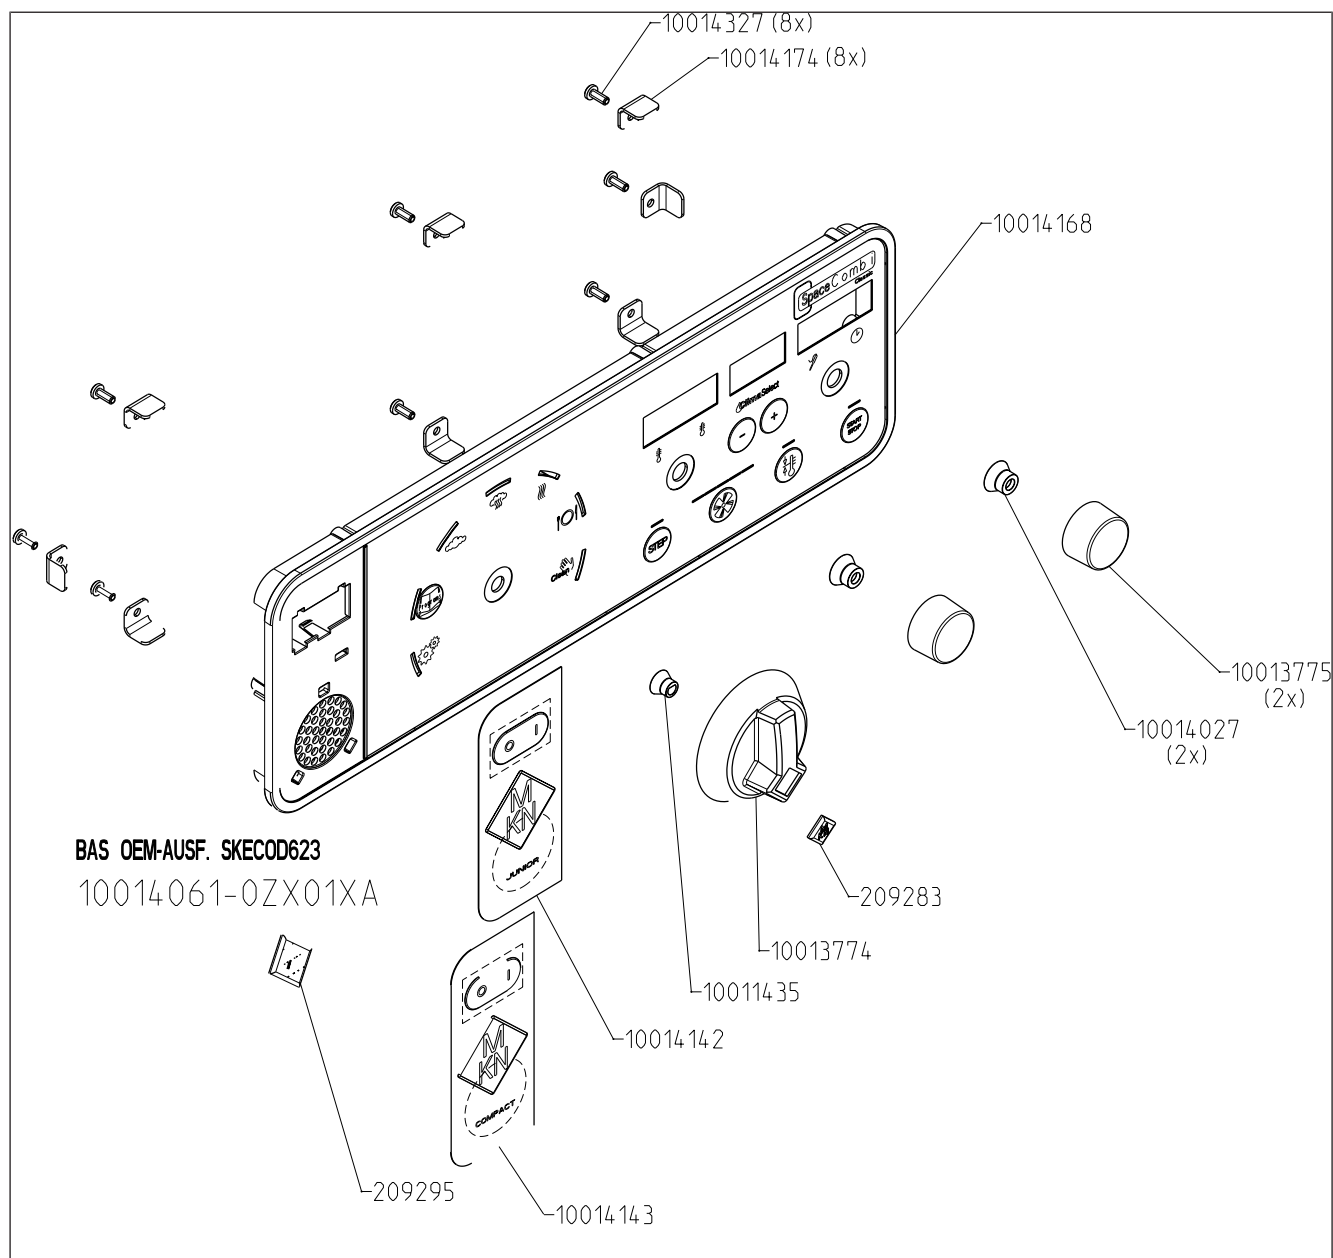

2 Classic control panel (without WaveClean) 6.23, 6.10