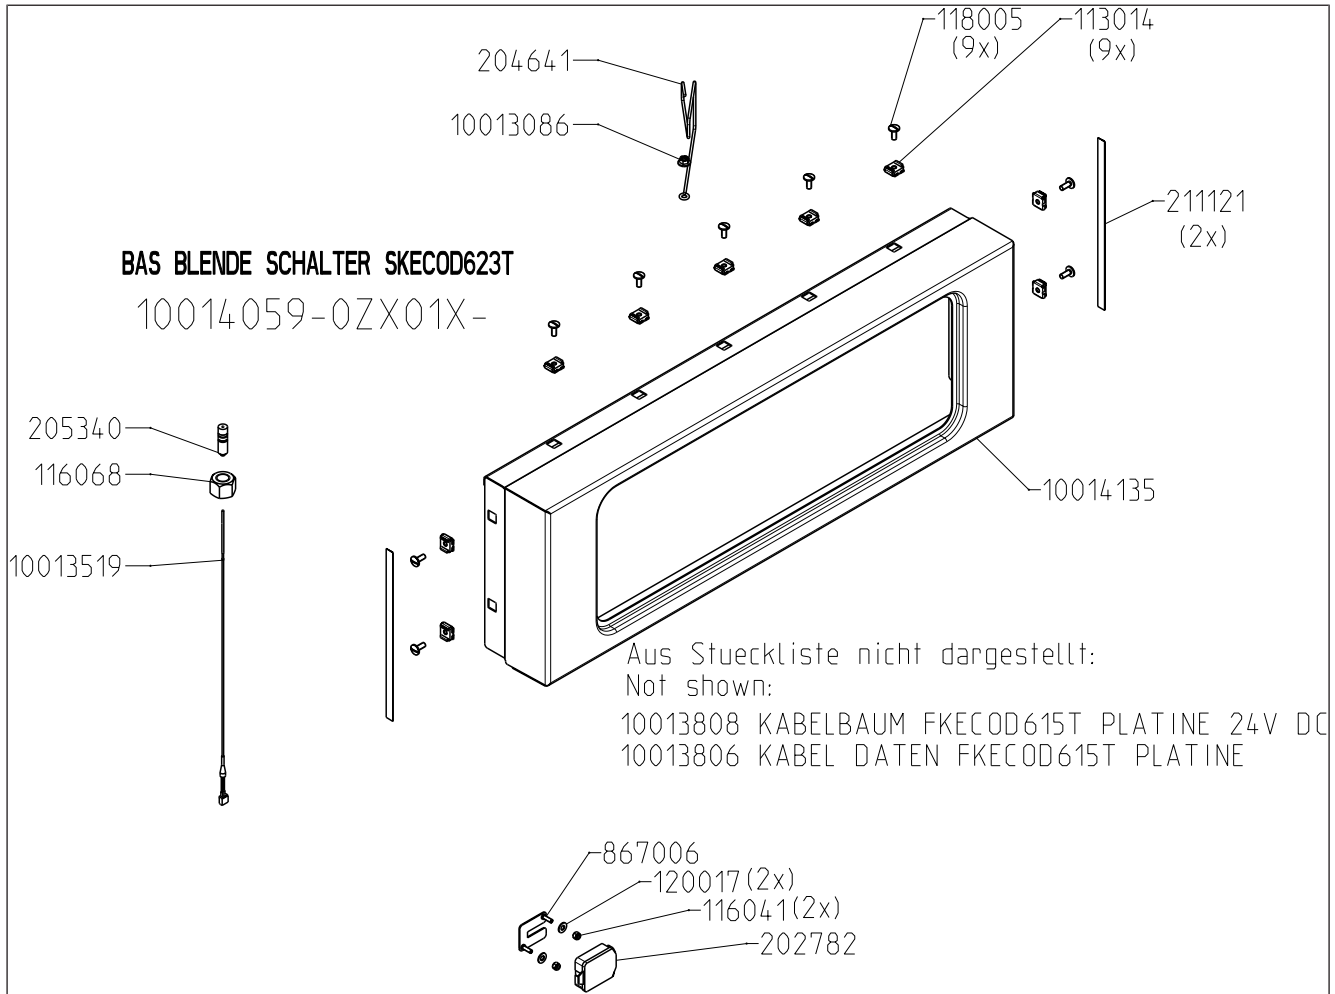

1 MagicPilot control panel 6.23, 6.10	5
2 Classic control panel (without WaveClean) 6.23, 6.10	6
3 Classic control panel (with WaveClean) 6.23, 6.10	7
4 MagicPilot operating panel 6.23, 6.10	8
5 Classic operating panel 6.23, 6.10	9
6 Energy assembly - 3NPE 400 V 6.23	10
7 Energy assembly - 3NPE 400 V 6.10	11
8 Core temperature sensor 6.23, 6.10	12
9 Water assembly without WaveClean 6.23	13
10 Water assembly without WaveClean 6.10	14
11 Water assembly with WaveClean 50 Hz 6.23, 6.10	15
12 Water assembly with WaveClean 60 Hz 6.23, 6.10	16
13 Housing - cooking chamber 6.23	17
14 Housing - cooking chamber 6.10	18
15 Housing - cooking chamber door 6.23 hinged on right	19
16 Housing - cooking chamber door 6.23 hinged on left	20
17 Housing - cooking chamber door 6.10 hinged on right	21
18 Housing - cooking chamber door 6.10 hinged on left	22

1 MagicPilot control panel 6.23, 6.10

2 Classic control panel (without WaveClean) 6.23, 6.10

3 Classic control panel (with WaveClean) 6.23, 6.10

4 MagicPilot operating panel 6.23, 6.10

5 Classic operating panel 6.23, 6.10