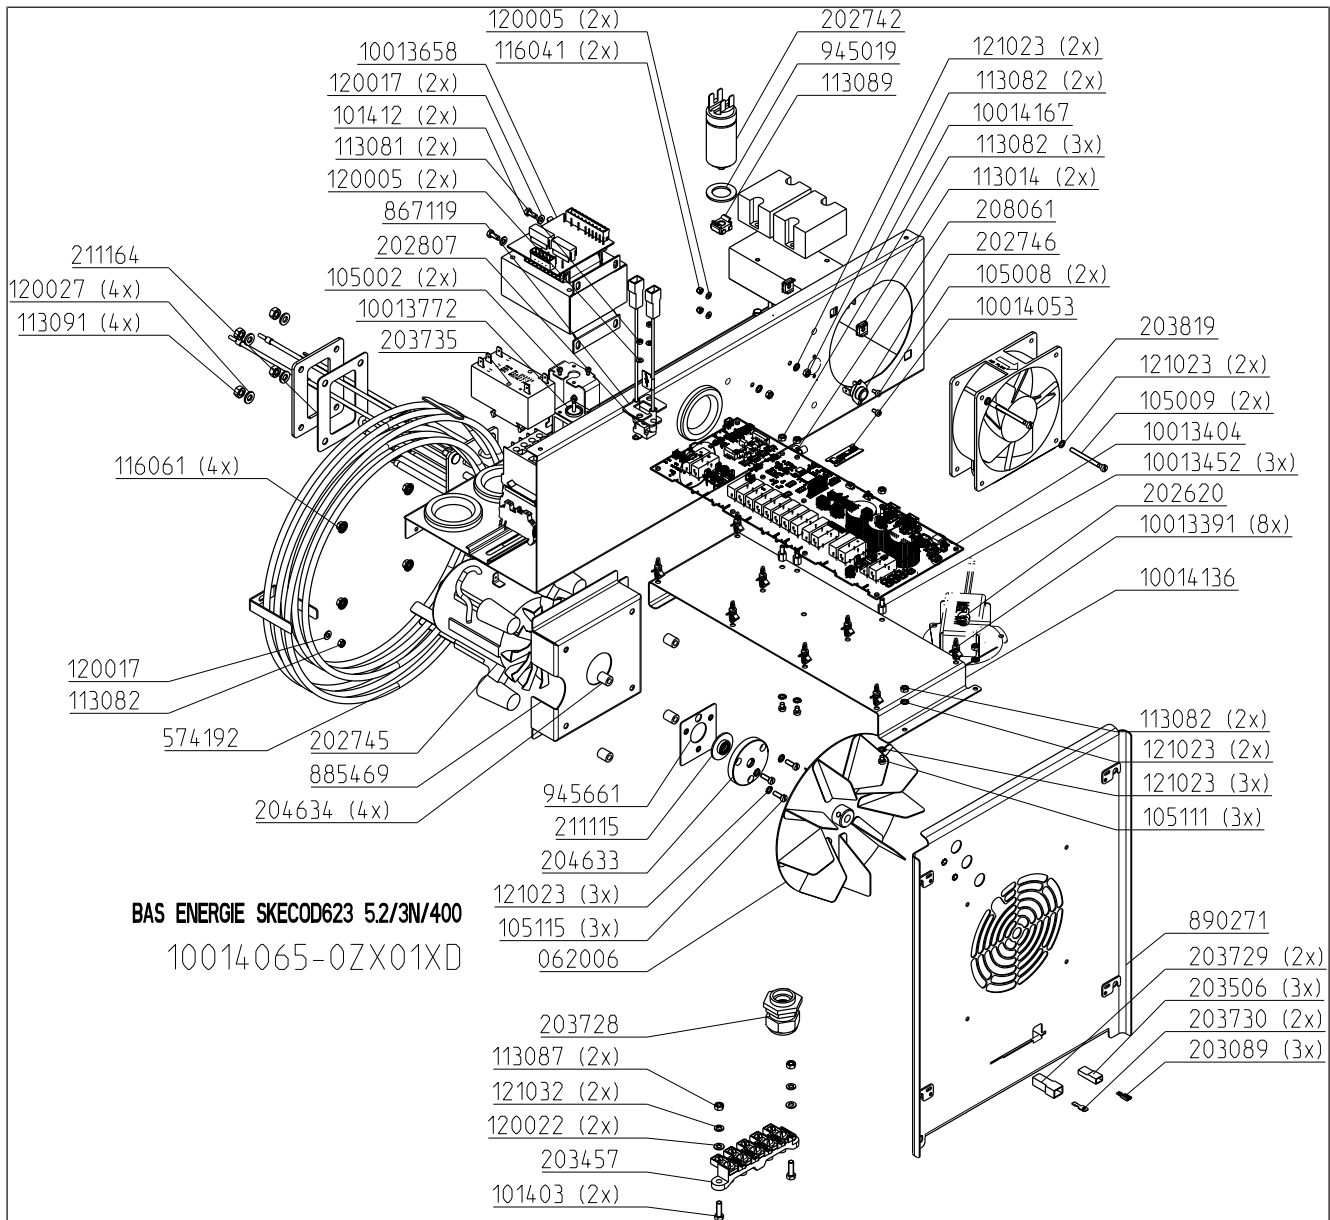

6 Energy assembly - 3NPE 400 V 6.23