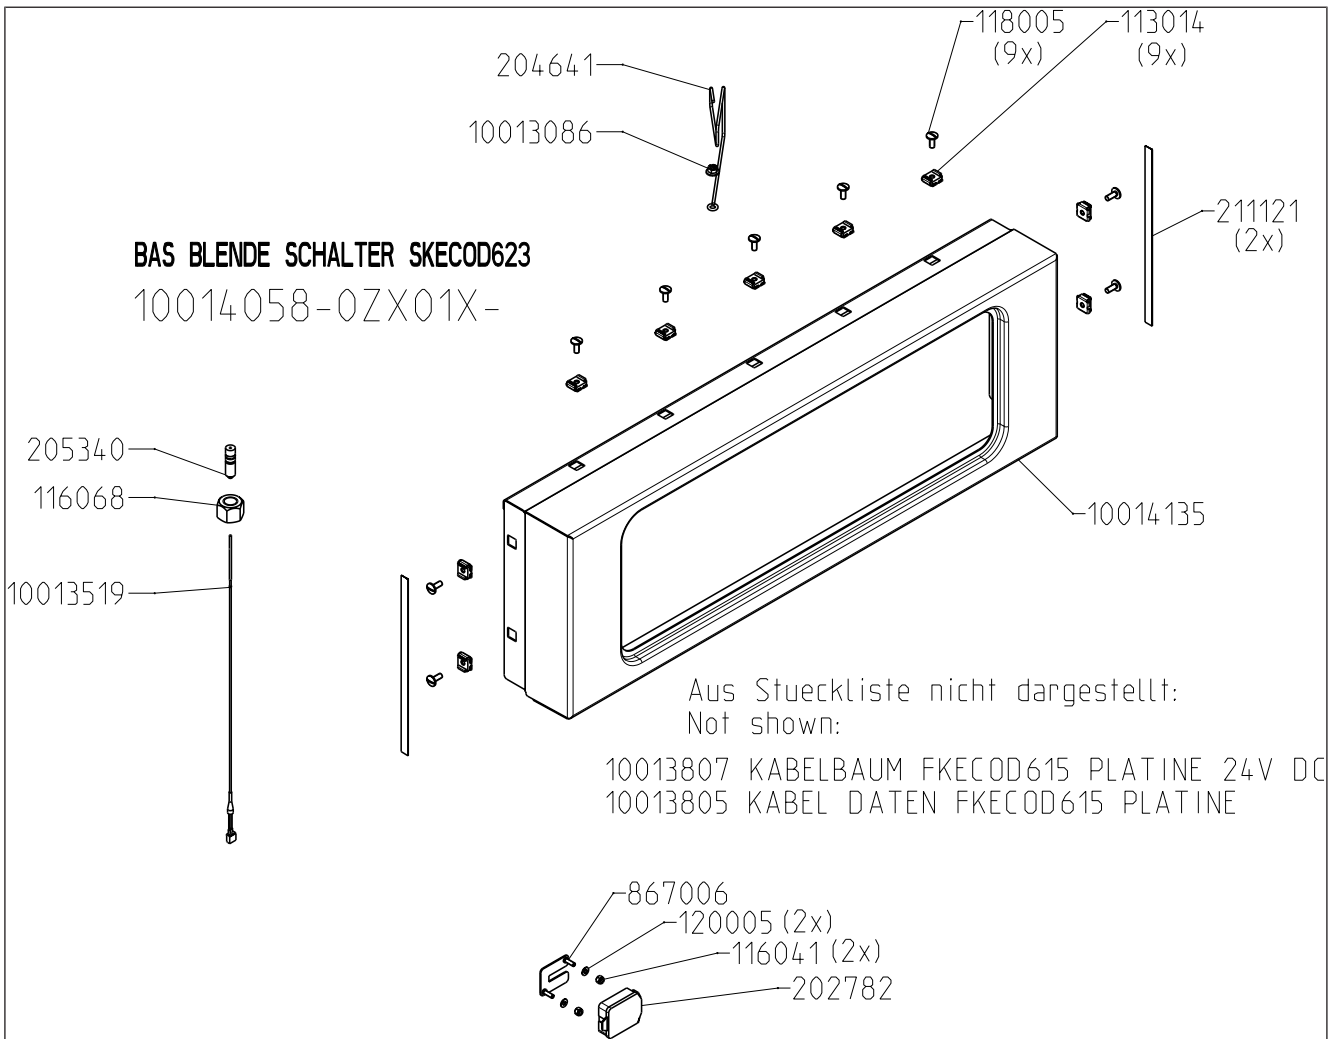

1 MagicPilot control panel 6.23, 6.10	5
2 Classic control panel (without WaveClean) 6.23, 6.10	6
3 Classic control panel (with WaveClean) 6.23, 6.10	7
4 MagicPilot operating panel 6.23, 6.10	8
5 Classic operating panel 6.23, 6.10	9
6 Energy assembly - 3NPE 400 V 6.23	10
7 Energy assembly - 3NPE 400 V 6.10	11
8 Core temperature sensor 6.23, 6.10	12
9 Water assembly without WaveClean 6.23	13
10 Water assembly without WaveClean 6.10	14
11 Water assembly with WaveClean 50 Hz 6.23, 6.10	15
12 Water assembly with WaveClean 60 Hz 6.23, 6.10	16
13 Housing - cooking chamber 6.23	17
14 Housing - cooking chamber 6.10	18
15 Housing - cooking chamber door 6.23 hinged on right	19
16 Housing - cooking chamber door 6.23 hinged on left	20
17 Housing - cooking chamber door 6.10 hinged on right	21
18 Housing - cooking chamber door 6.10 hinged on left	22

1 MagicPilot control panel 6.23, 6.10

2 Classic control panel (without WaveClean) 6.23, 6.10

3 Classic control panel (with WaveClean) 6.23, 6.10

4 MagicPilot operating panel 6.23, 6.10

5 Classic operating panel 6.23, 6.10