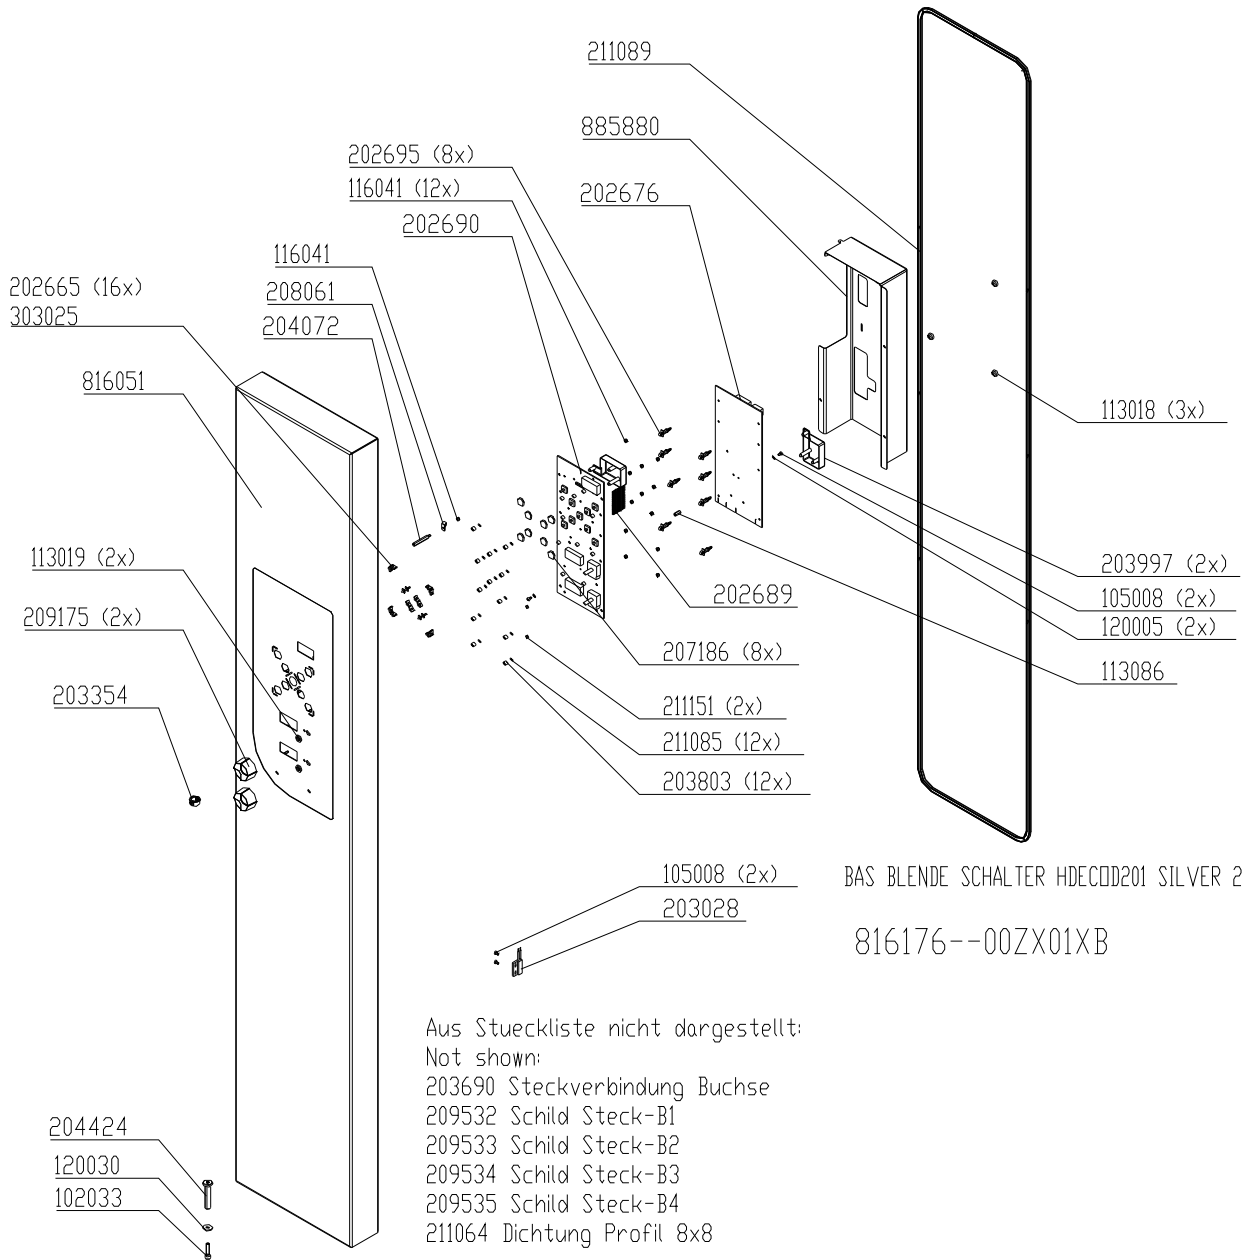

Front panel 20.x Silver without hand shower