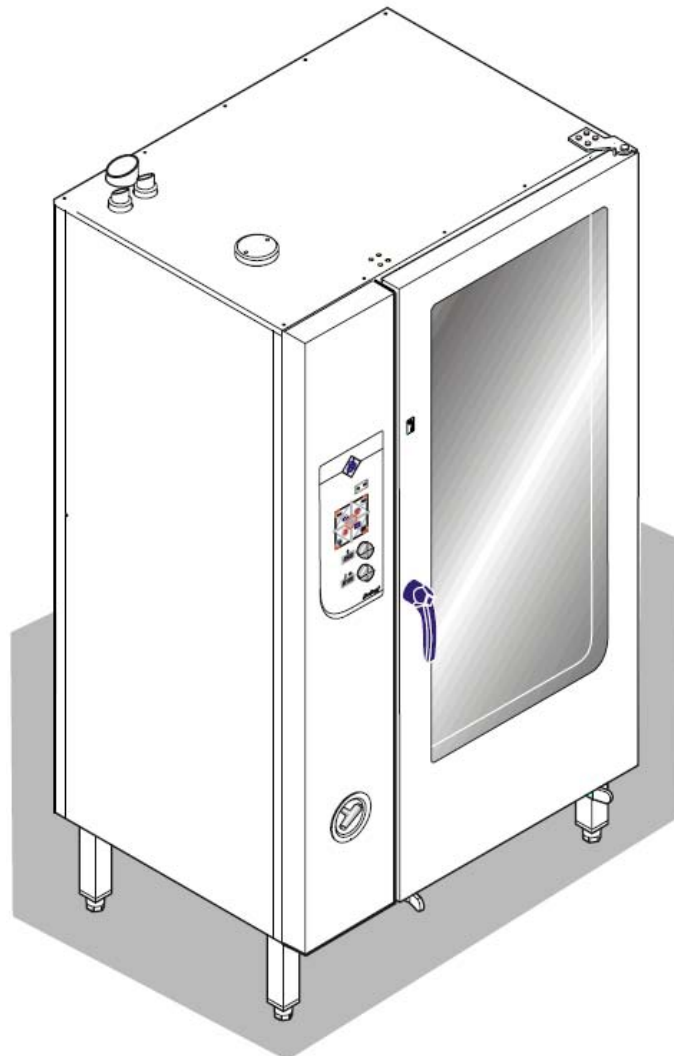

Exploded drawings

Electric and Gas Combisteamer Silver

European CE-Version

Model	Serial-No. / date	
	From	Up to
Csxxxxx		
HansDampf 6.1	07020766 / June 2007	
HansDampf 6.2 Maxi	07020584 / June 2007	
HansDampf 10.1	07020584 / June 2007	
HansDampf 10.2 Maxi	07020584 / June 2007	
HansDampf 20.1	07020584 / June 2007	
HansDampf 20.2 Maxi	07020584 / June 2007	