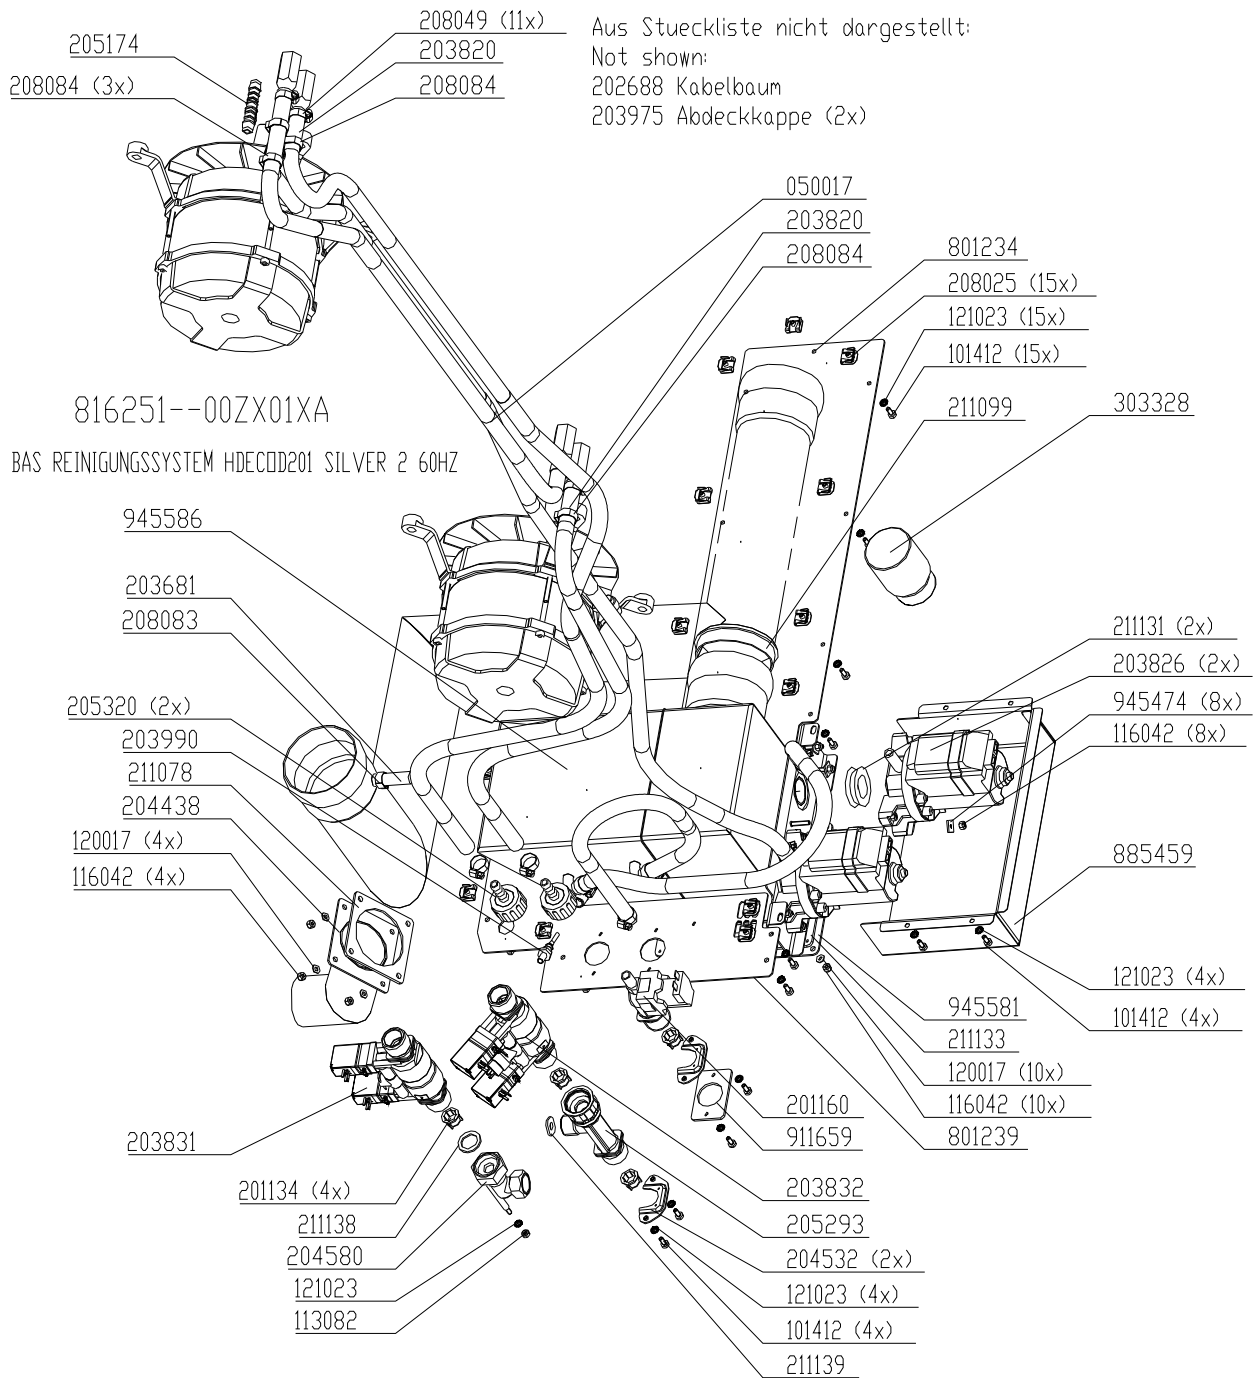

Water assembly with WaveClean 60Hz HD20.x Silver