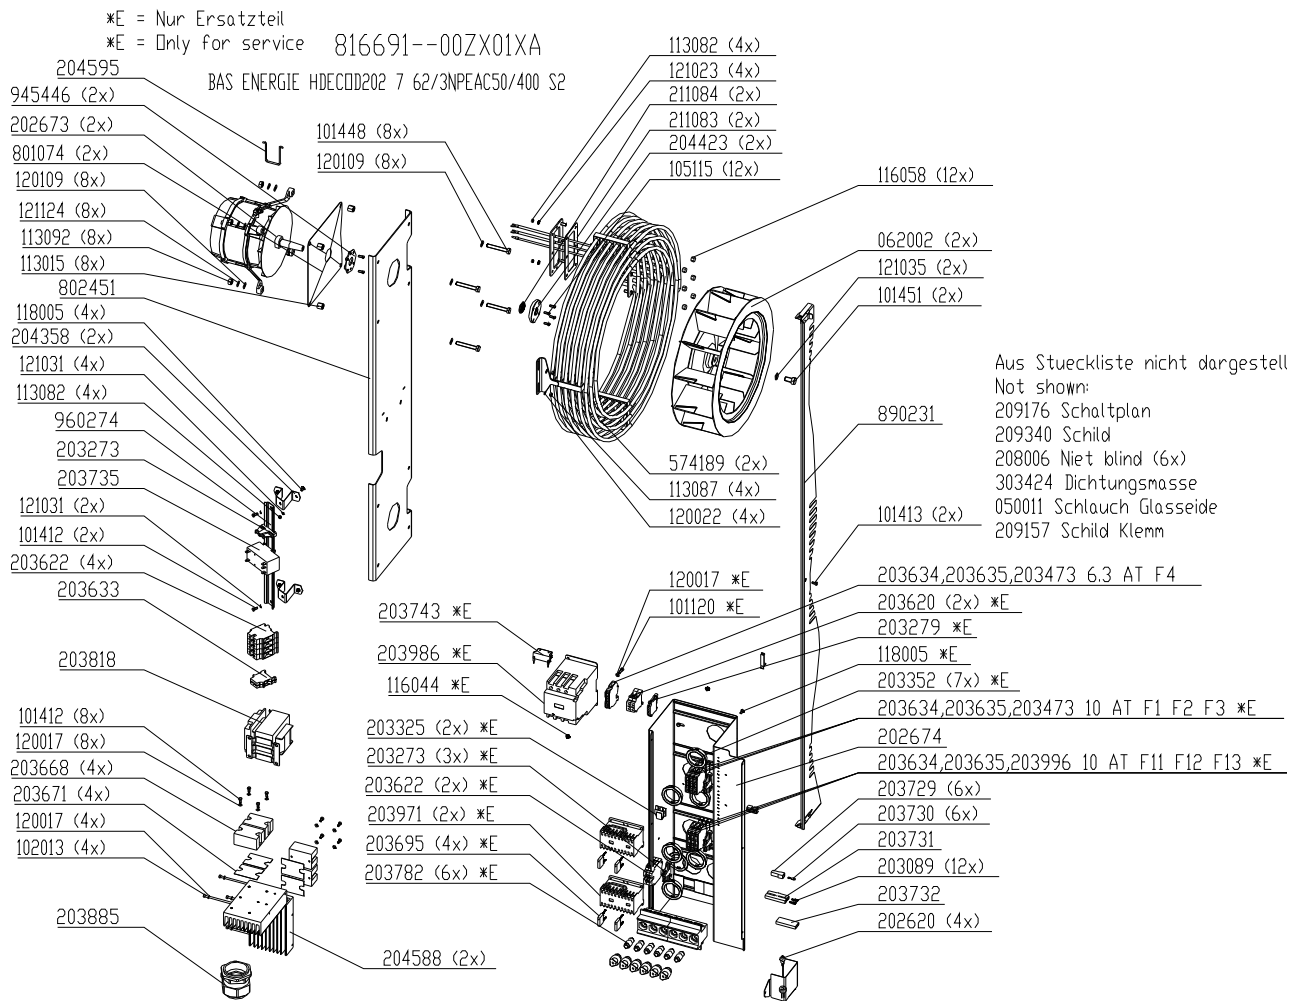

Front panel 20.x Silver without hand shower

Front panel 20.x Silver with hand shower

Electric assembly 3NPE 400V HD20.1 Silver

Electric assembly 3NPE 400V HD20.2 Silver

Fresh air assembly 20.x Silver

Gas assembly HD20.1 Silver