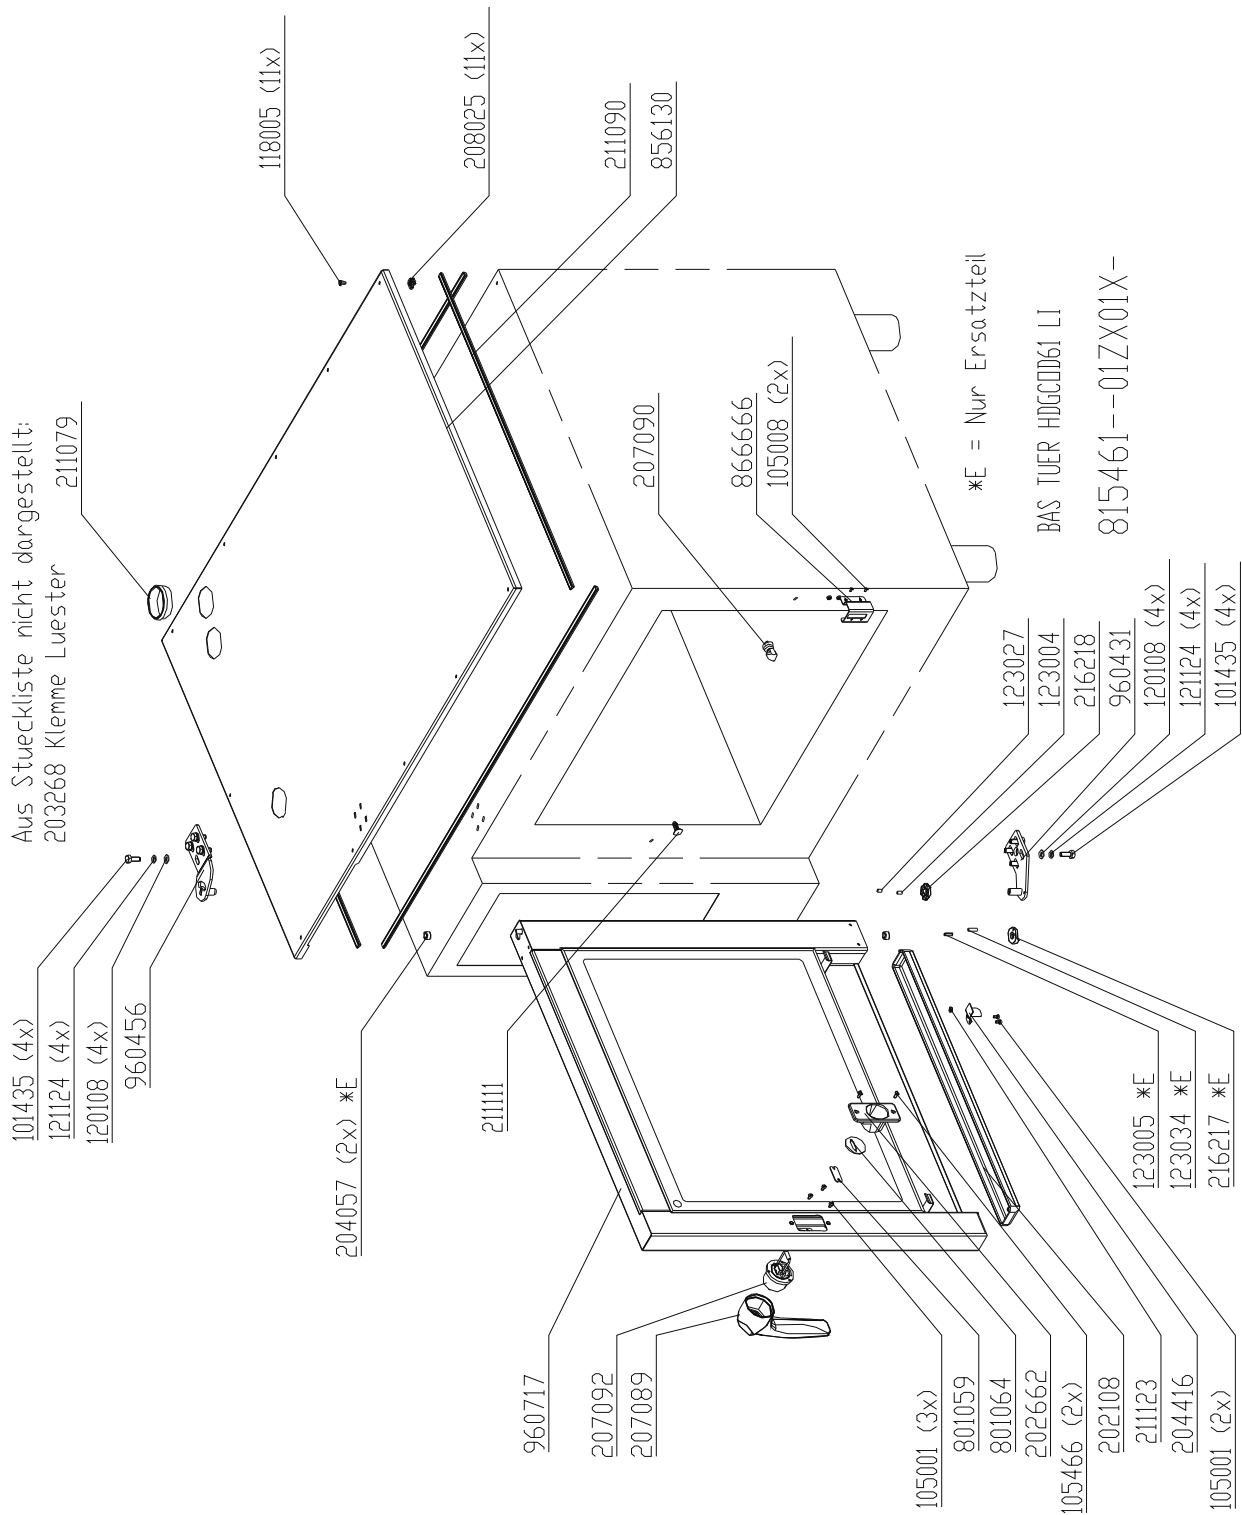

Chassis door area HD6.x gas, left hinged (triple glazing)