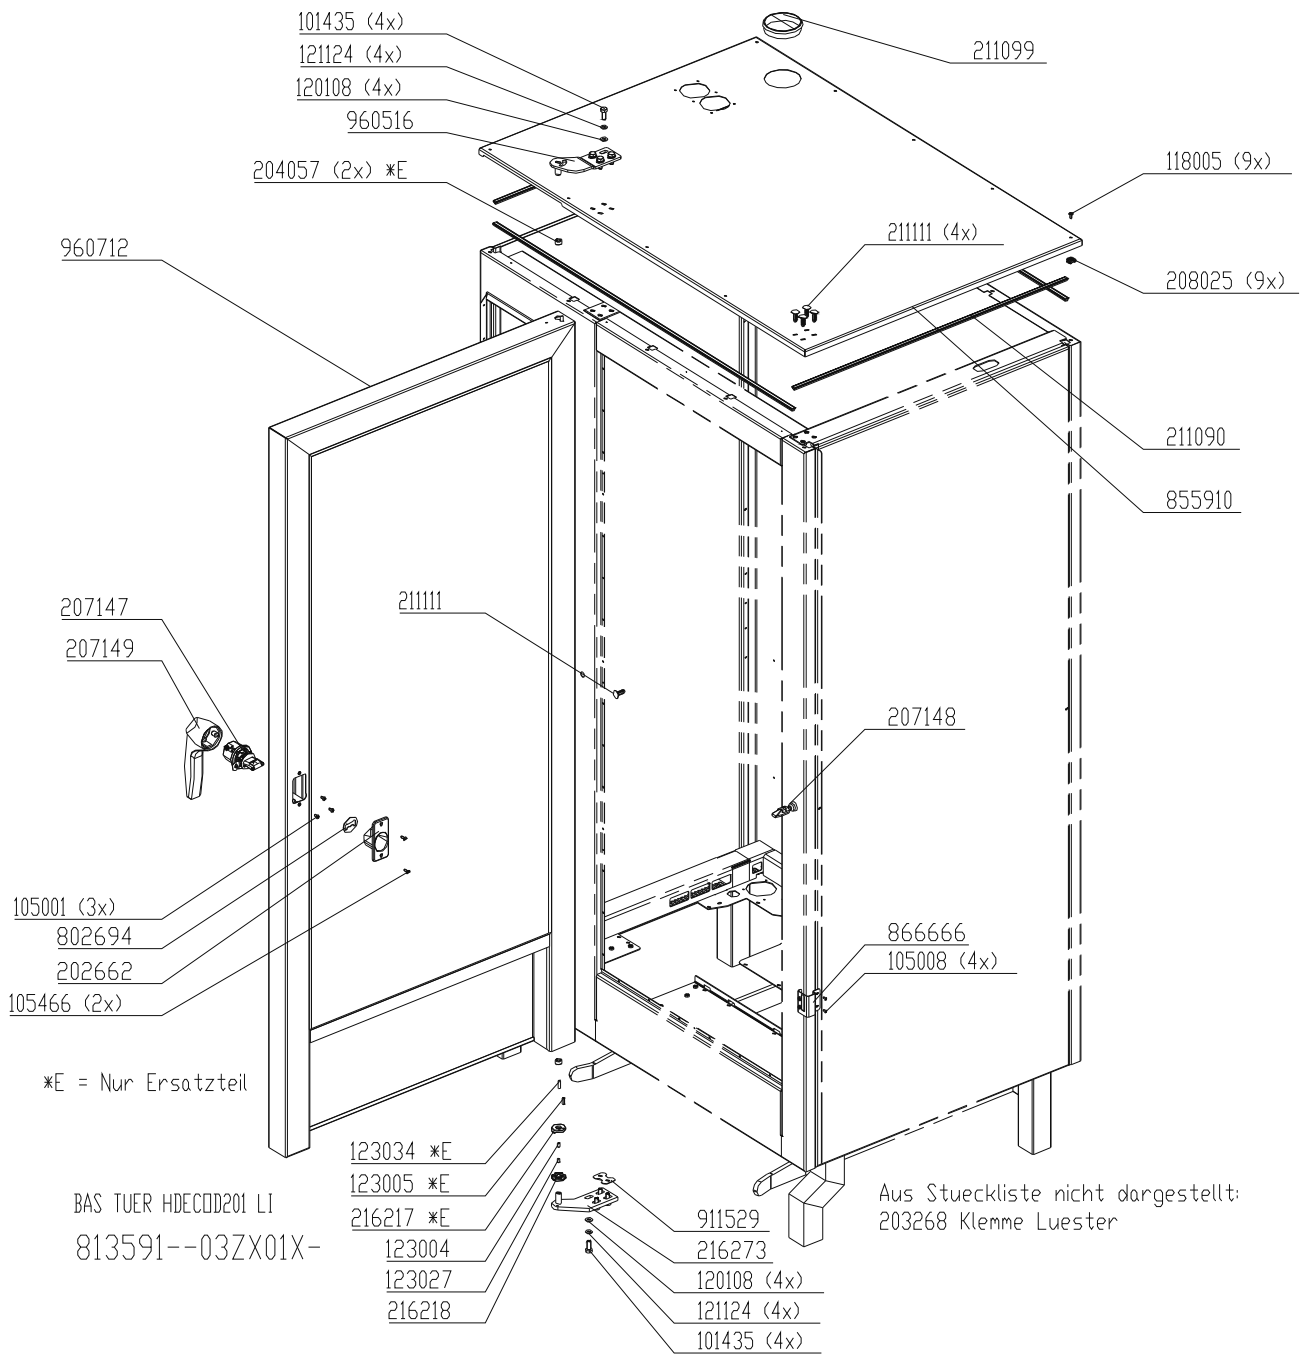

Chassis door area HD20.x electric, left hinged (triple glazing)