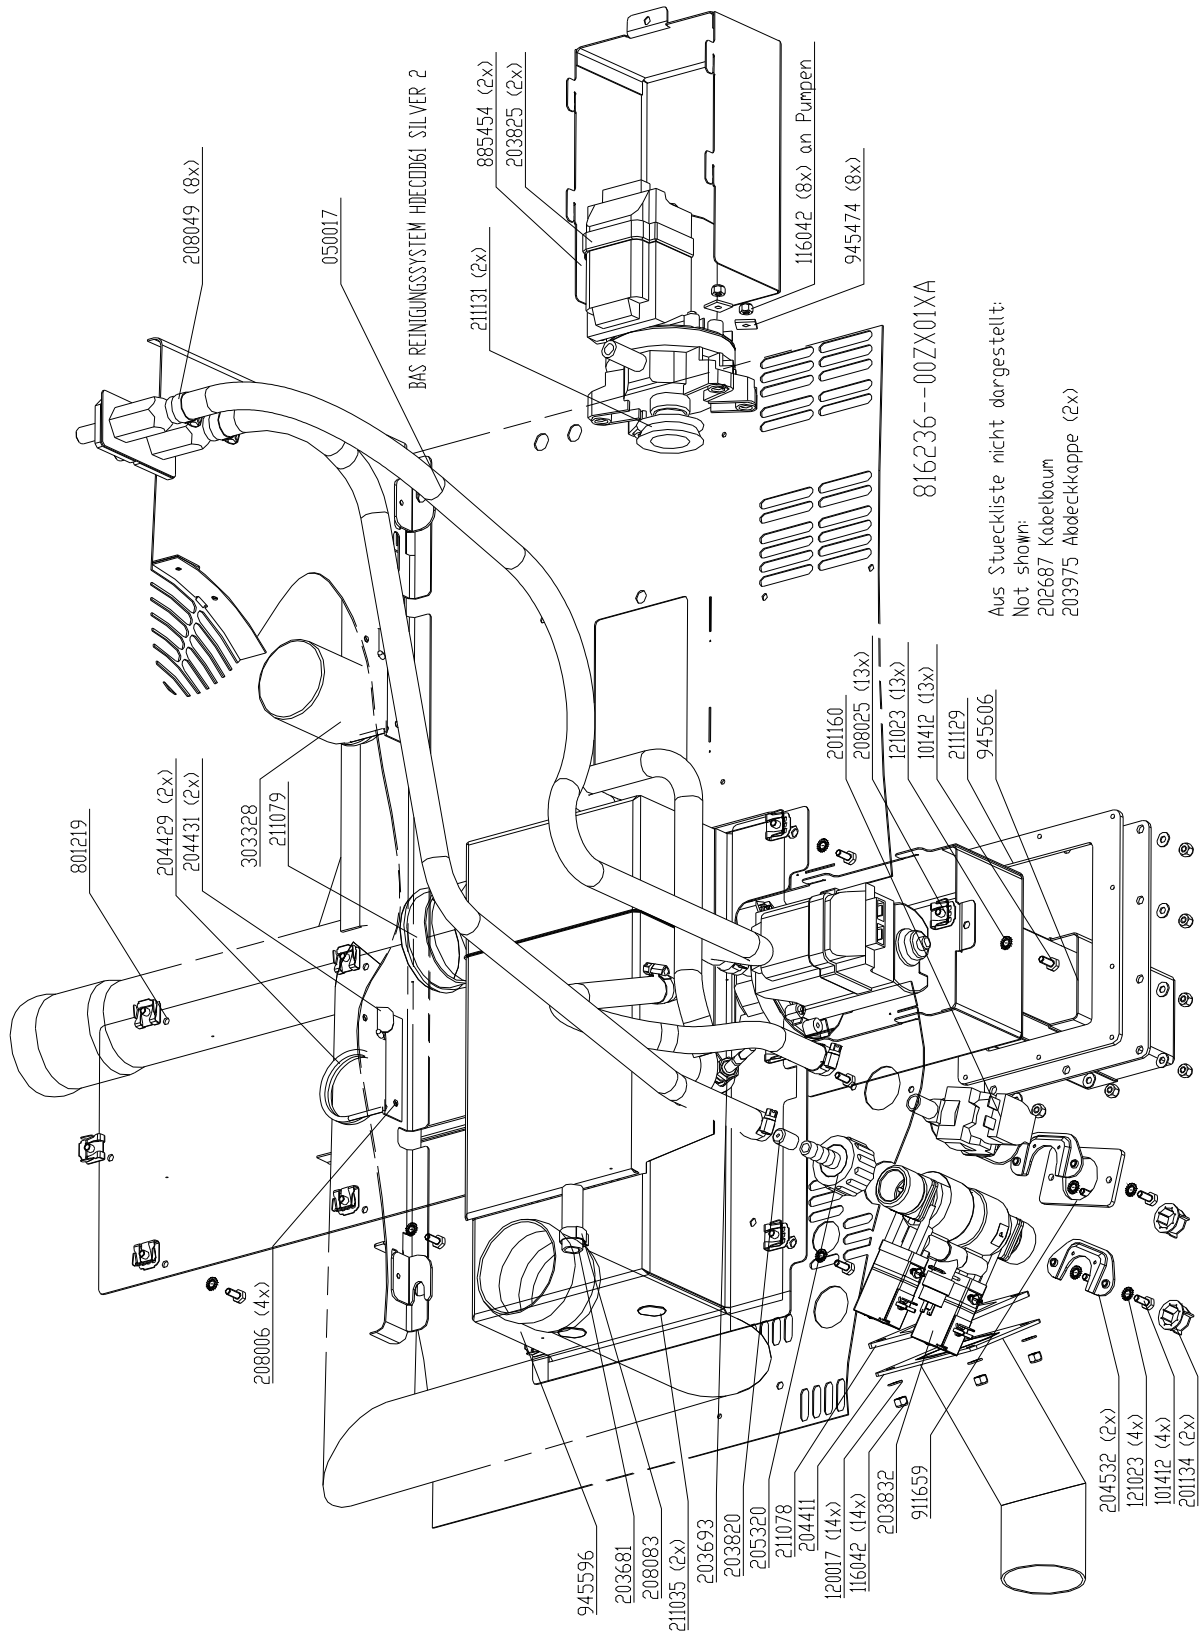

Core temperature probe HD6.x & HD10.x Silver

Fresh air assembly 6.x 10.x Silver

Supply air area 6.x 10.x (without hand shower) Silver

Supply air area 6.x 10.x (with hand shower) Silver

Water assembly with WaveClean 50Hz HD6.x & HD10.x Silver