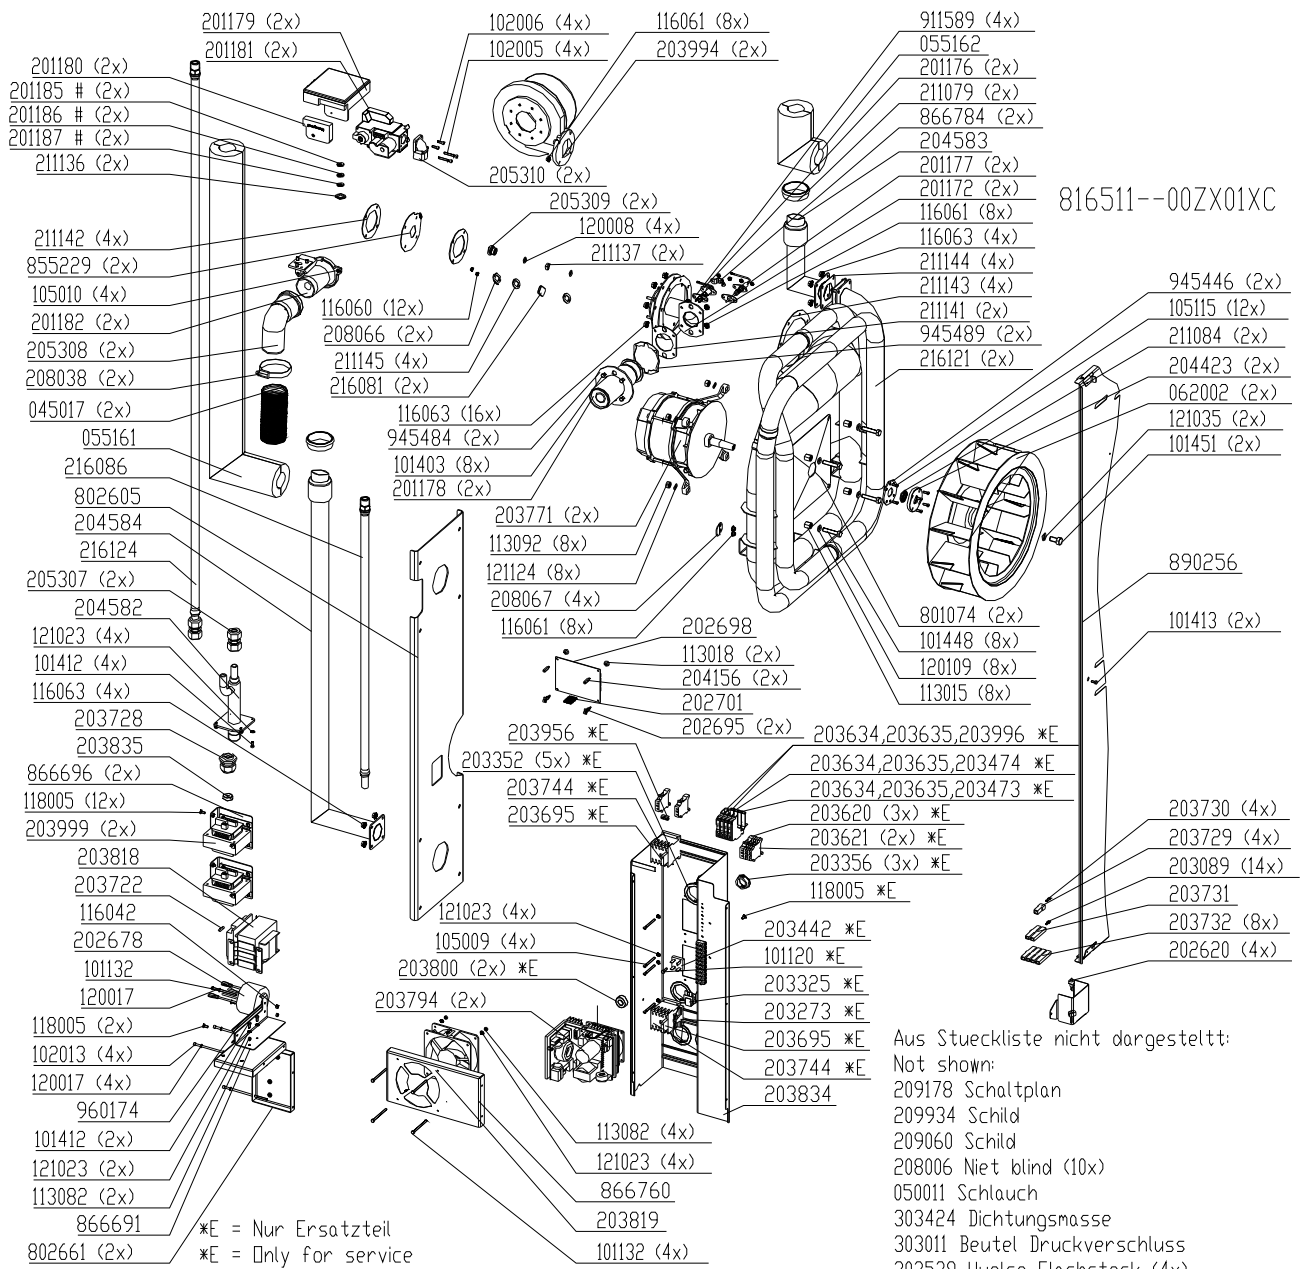

Gas assembly HD20.2 Silver

BAS ENERGIE HDGCCD202 3 1.5/1NPEAC/230 S2

Aus Stueckliste nicht dargestellt:
Not shown:
209178 Schaltplan
209934 Schild
209060 Schild
208006 Niet blind (10x)
050011 Schlauch
303424 Dichtungsmasse
303011 Beutel Druckverschluss
203529 Huelse Flachsteck (4x)