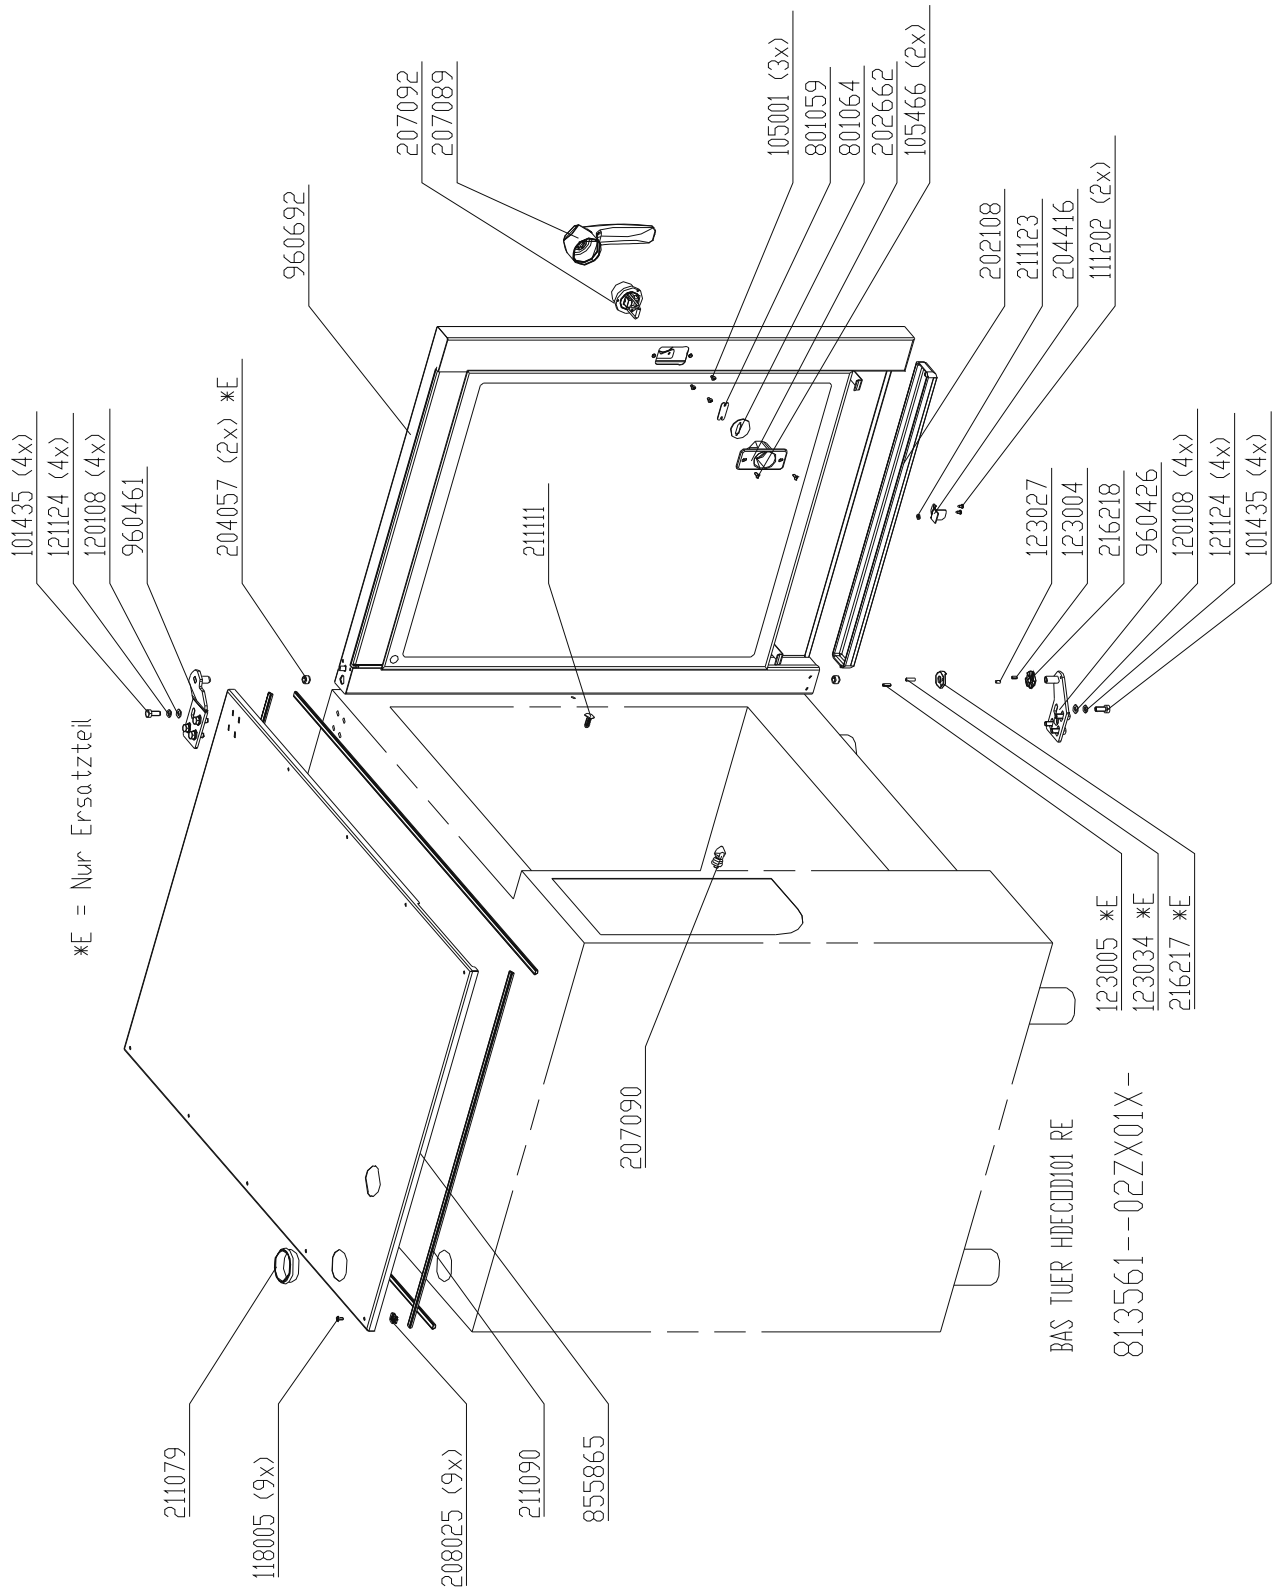

Chassis door area HD10.x electric, right hinged (triple glazing)