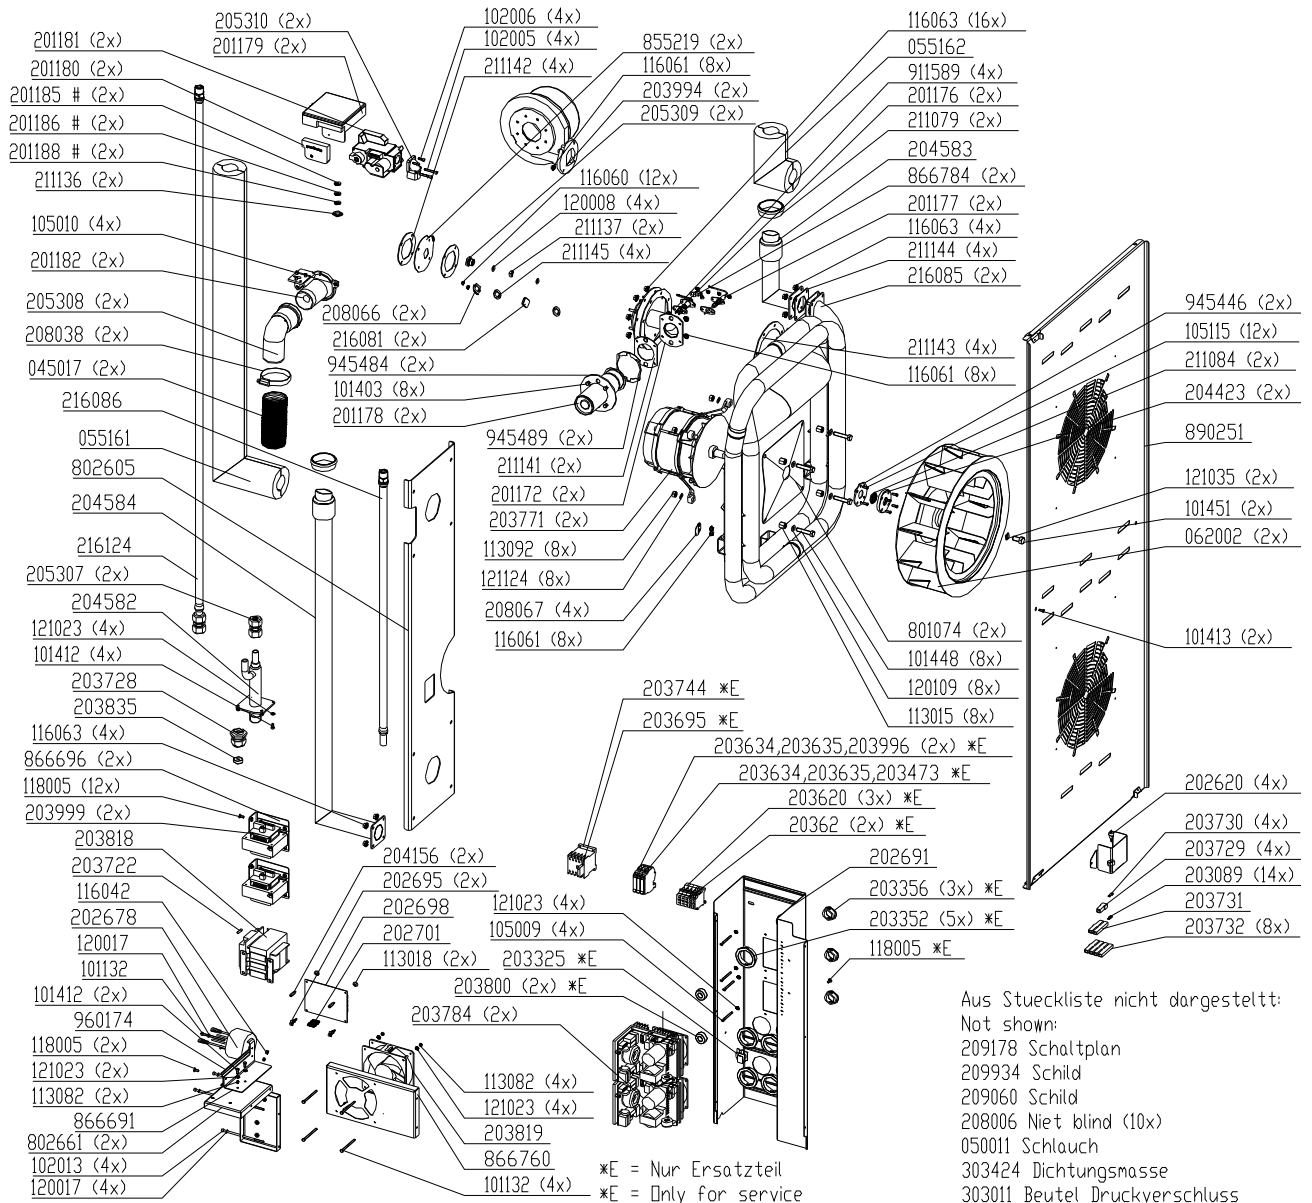

Front panel 20.x Silver without hand shower

Front panel 20.x Silver with hand shower

Electric assembly 3NPE 400V HD20.1 Silver

Electric assembly 3NPE 400V HD20.2 Silver

Fresh air assembly 20.x Silver

Gas assembly HD20.1 Silver