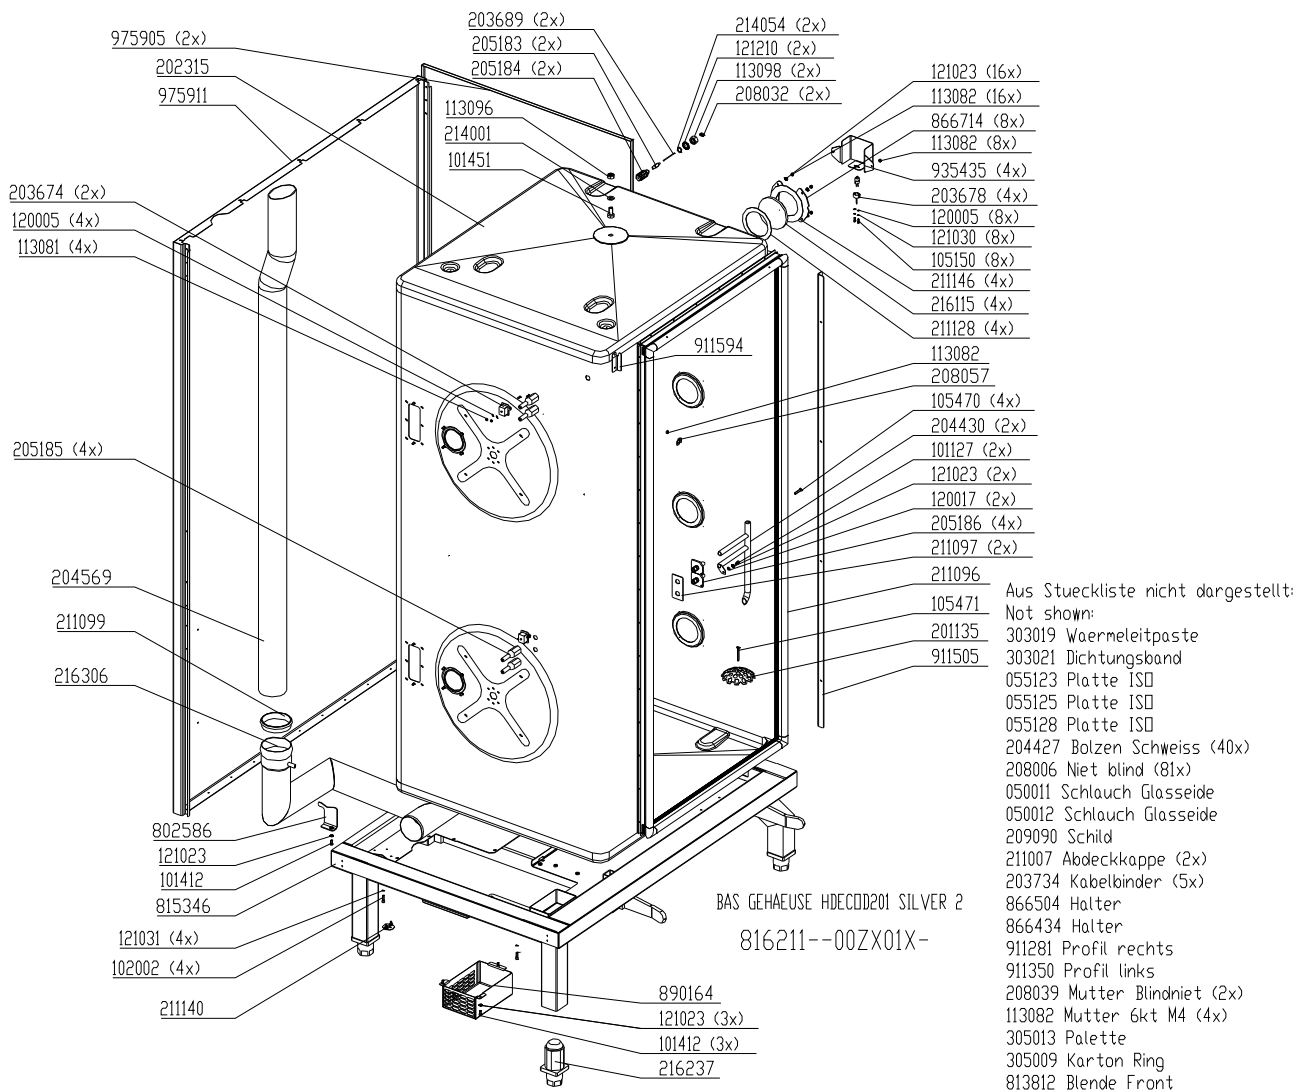

Chassis 20.x Electric Silver