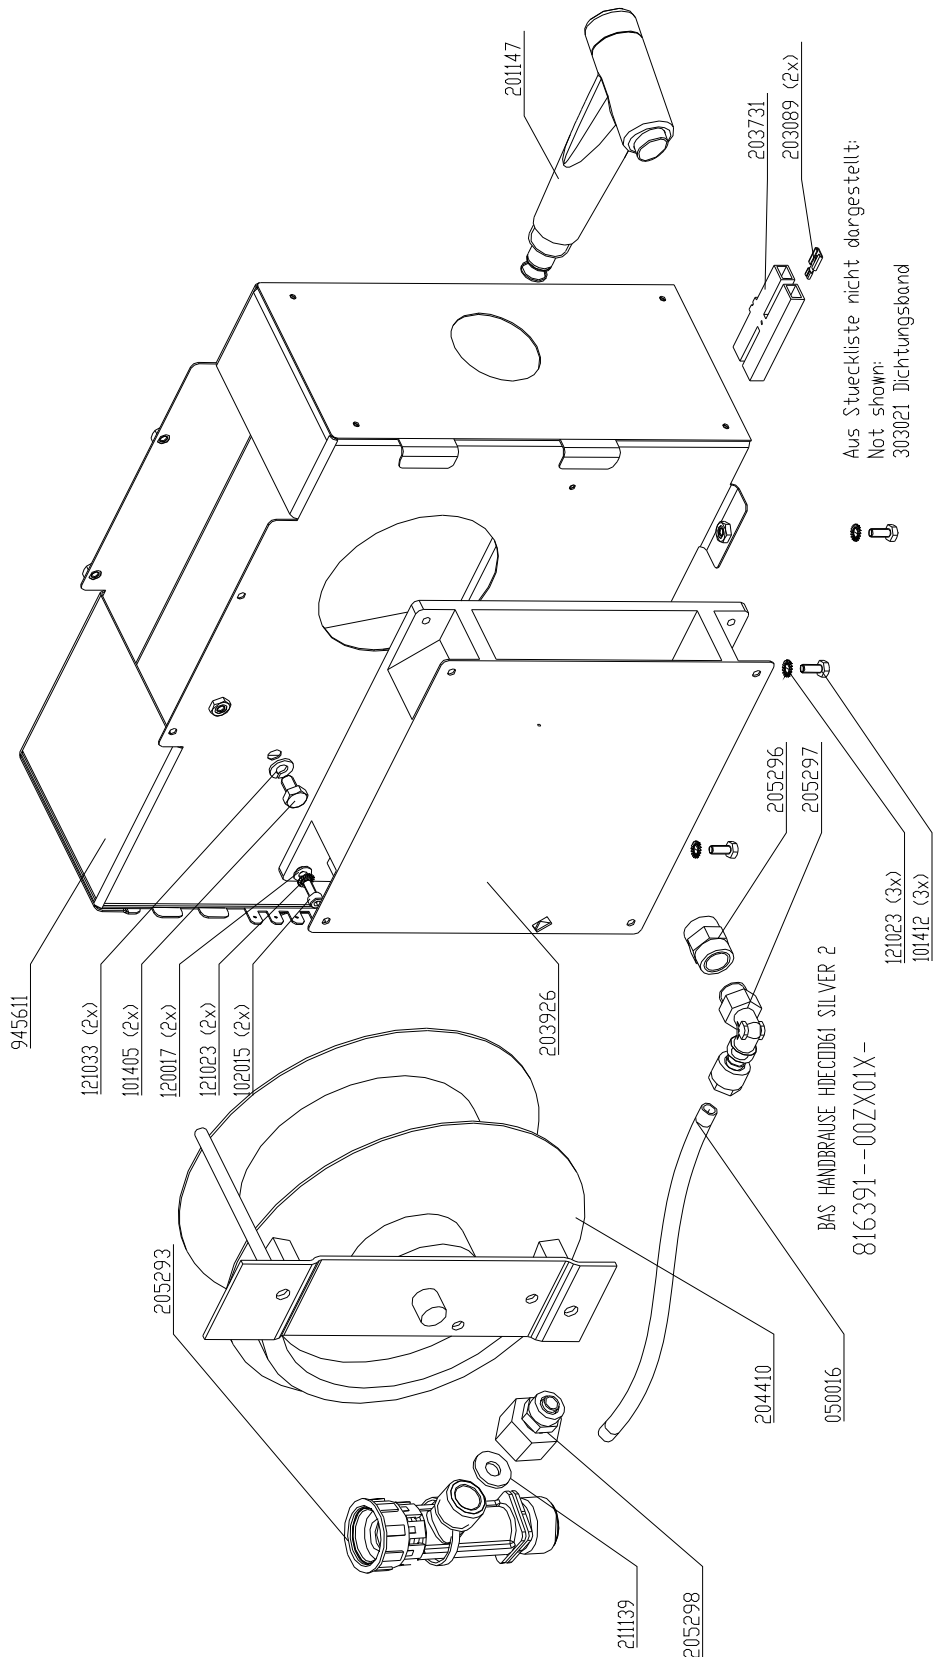

Core temperature probe HD6.x & HD10.x Silver

Fresh air assembly 6.x 10.x Silver

Supply air area 6.x 10.x (without hand shower) Silver

Supply air area 6.x 10.x (with hand shower) Silver

Water assembly with WaveClean 50Hz HD6.x & HD10.x Silver