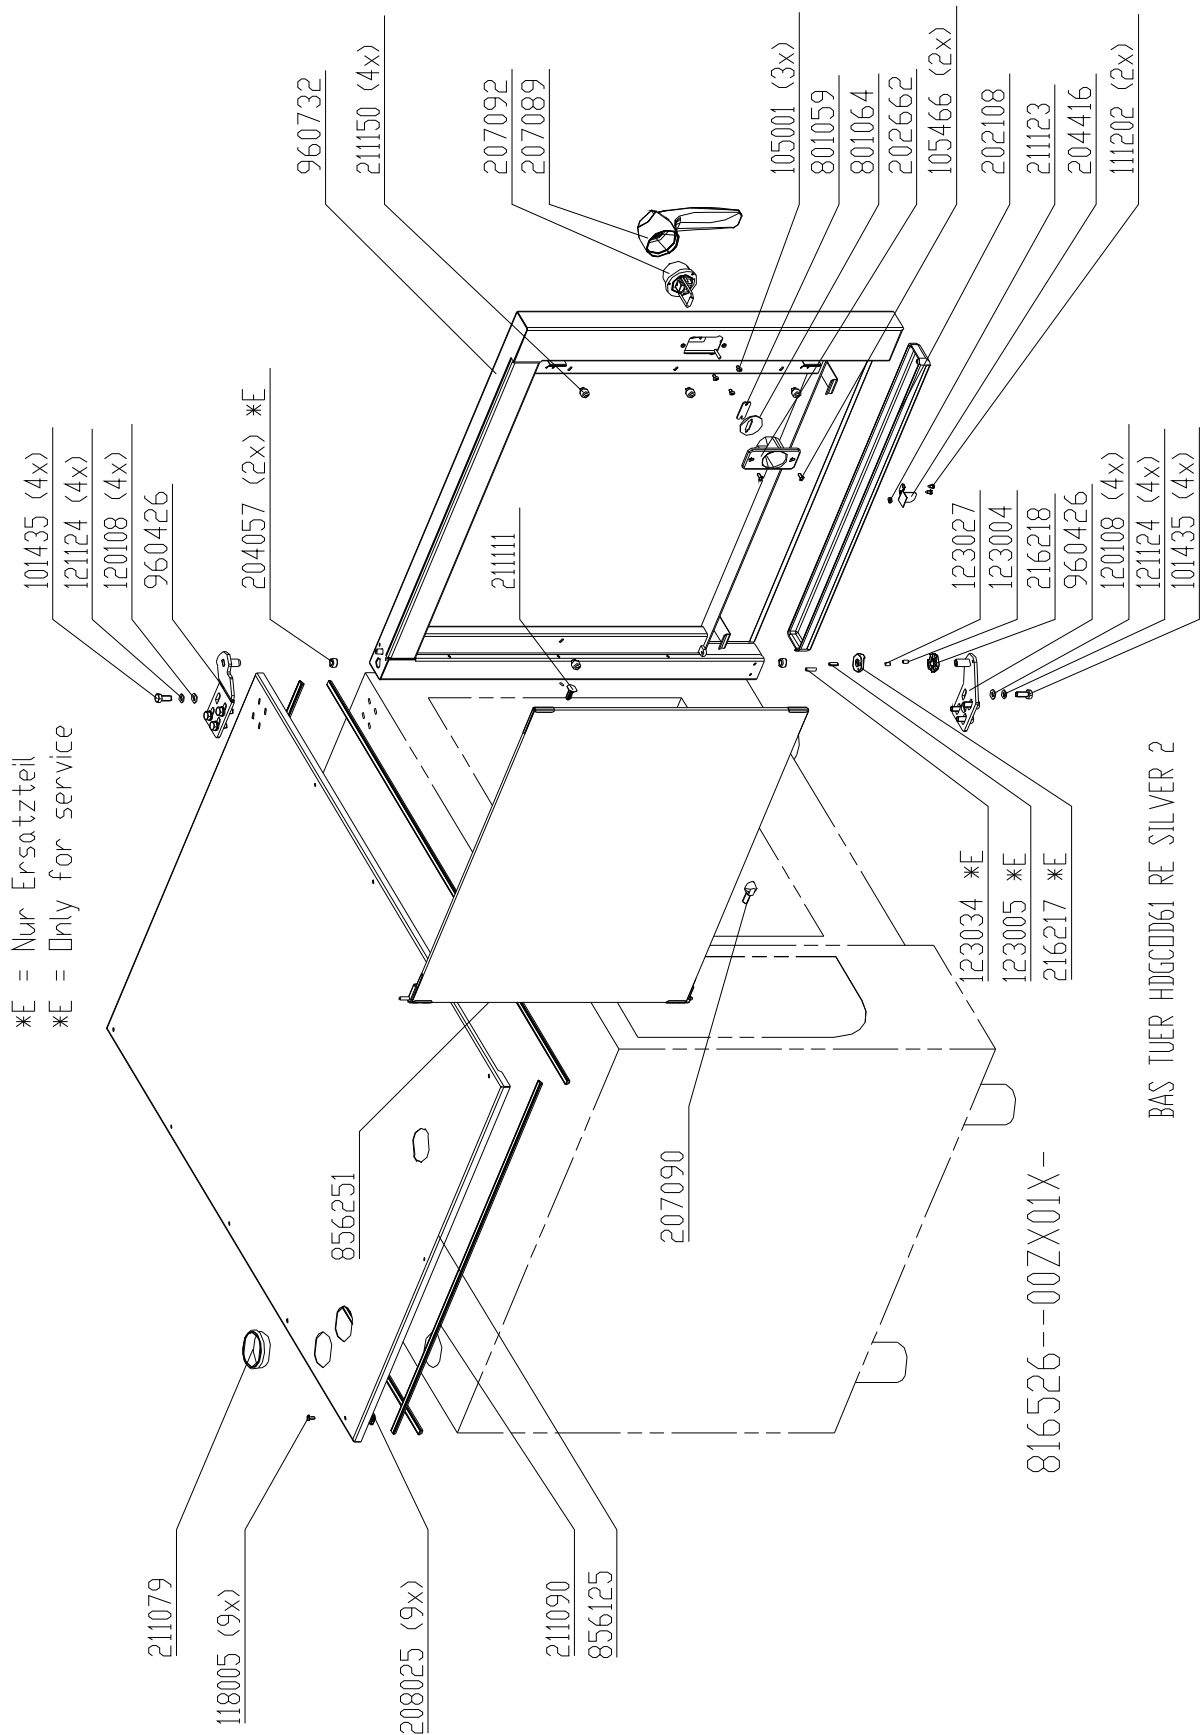

BAS TUER HDECDD101 RE SILVER 2

*E = Nur Ersatzteil
 *E = Only for service

Chassis door area HD10.x electric, right hinged (triple glazing)

Chassis door area HD10.x electric, left hinged (triple glazing)

Chassis door area HD6.x gas, right hinged (double glazing)