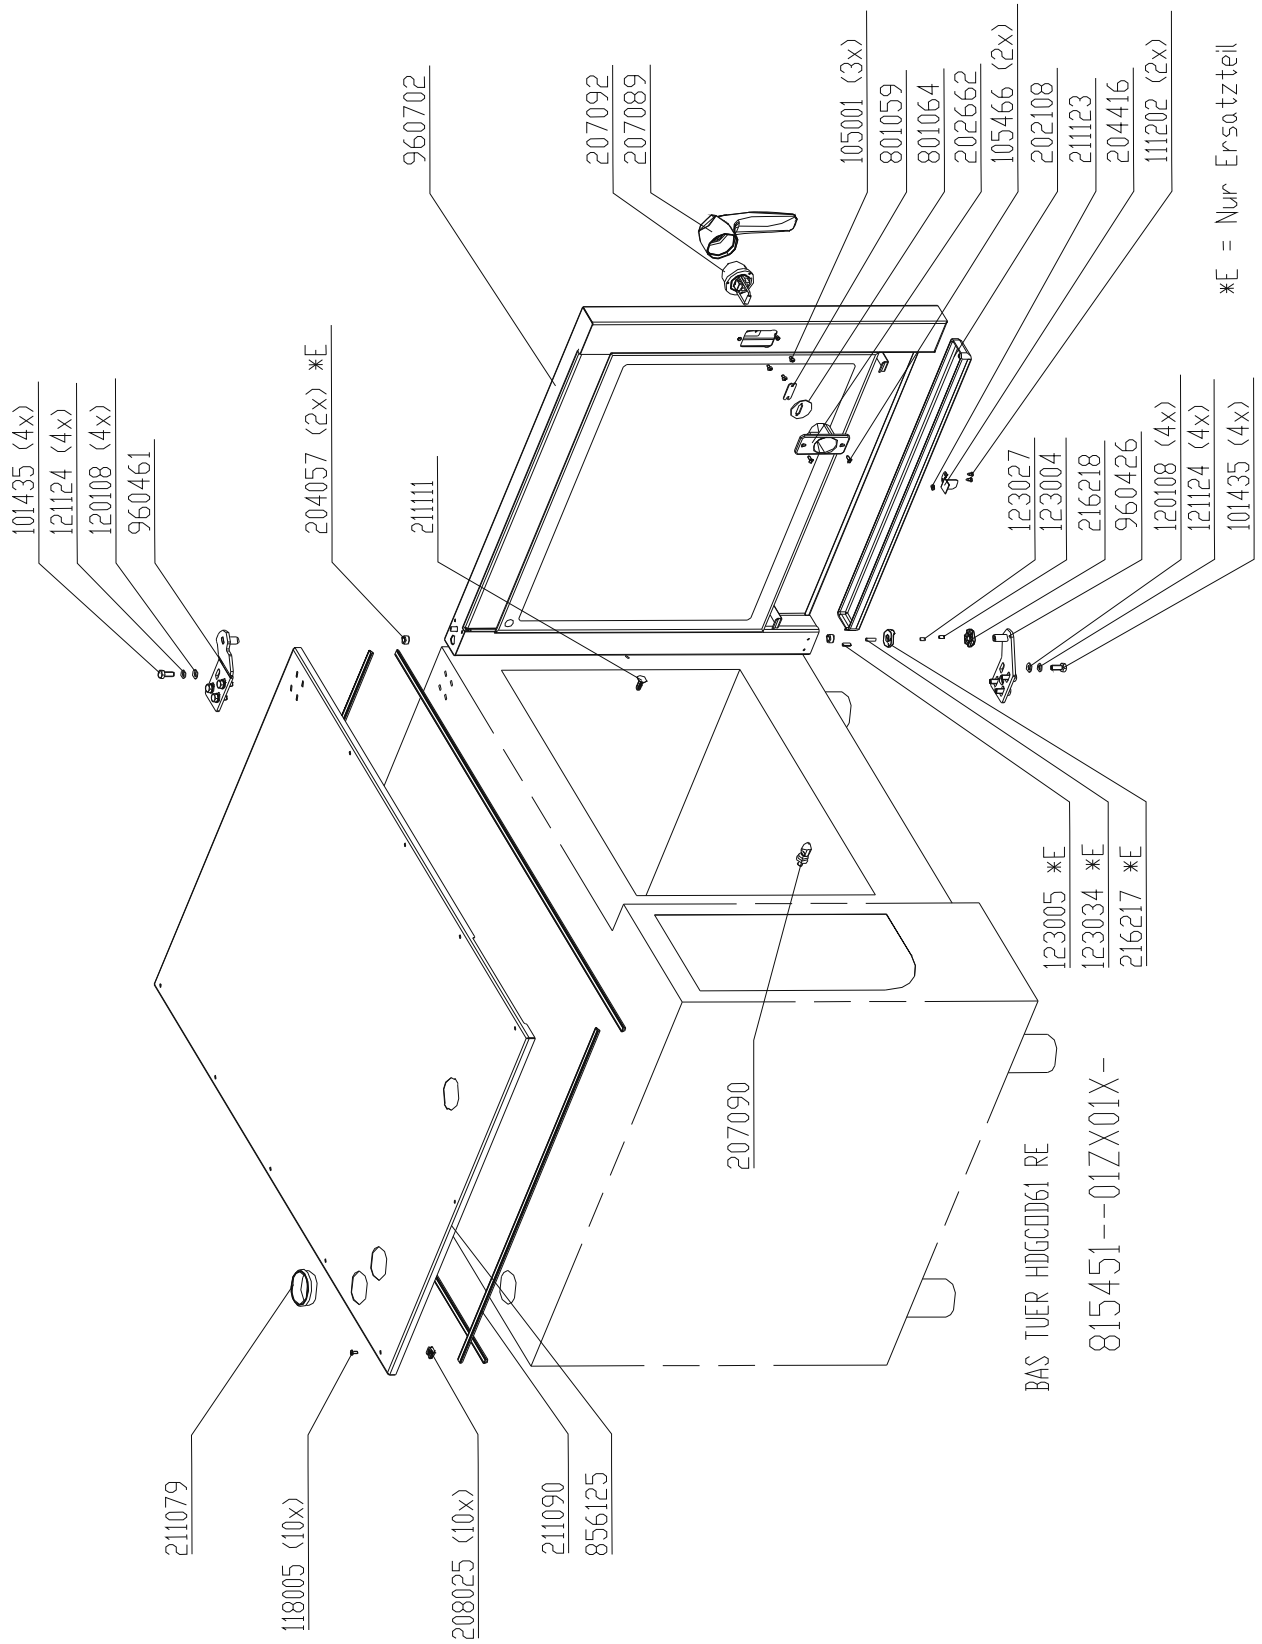

Chassis door area HD6.x gas, right hinged (triple glazing)