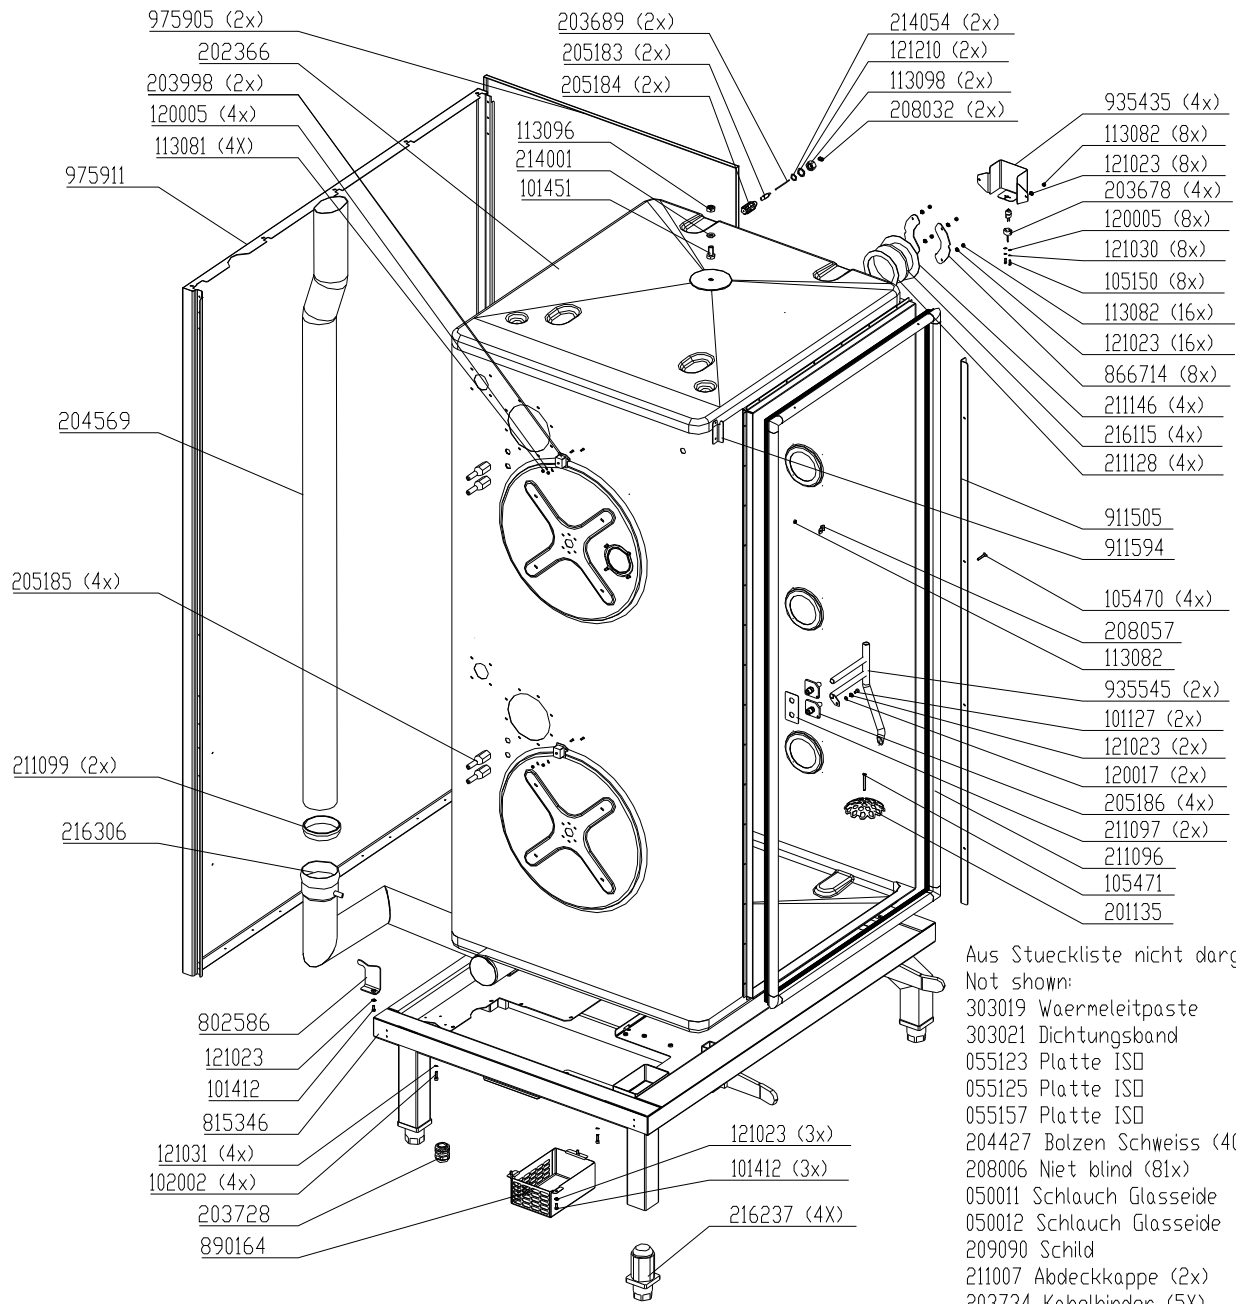

Chassis 20.x Gas Silver

1. Aus Stueckliste nicht dargestellt
   Not shown:
2. 303019 Waermeleitpaste
   - 303021 Dichtungsband
   - 055123 Platte ISO
   - 055125 Platte ISO
   - 055157 Platte ISO
   - 204427 Bolzen Schweiss (40x)
   - 208006 Niet blind (81x)
   - 050011 Schlauch Glasseide
   - 050012 Schlauch Glasseide
   - 209090 Schild
   - 211007 Abdeckkappe (2x)
   - 203734 Kabelbinder (5X)
   - 866504 Halter
   - 866434 Halter
   - 911281 Profil rechts
   - 911350 Profil links
   - 208039 Mutter Blindniet (2x)
   - 113082 Mutter 6kt M4 (4x)
   - 305013 Palette
   - 305009 Karton Ring
   - 813812 Blende Front

BAS GEHAEUSE HDGCDD201 SILVER 2

816421--00ZX01X-