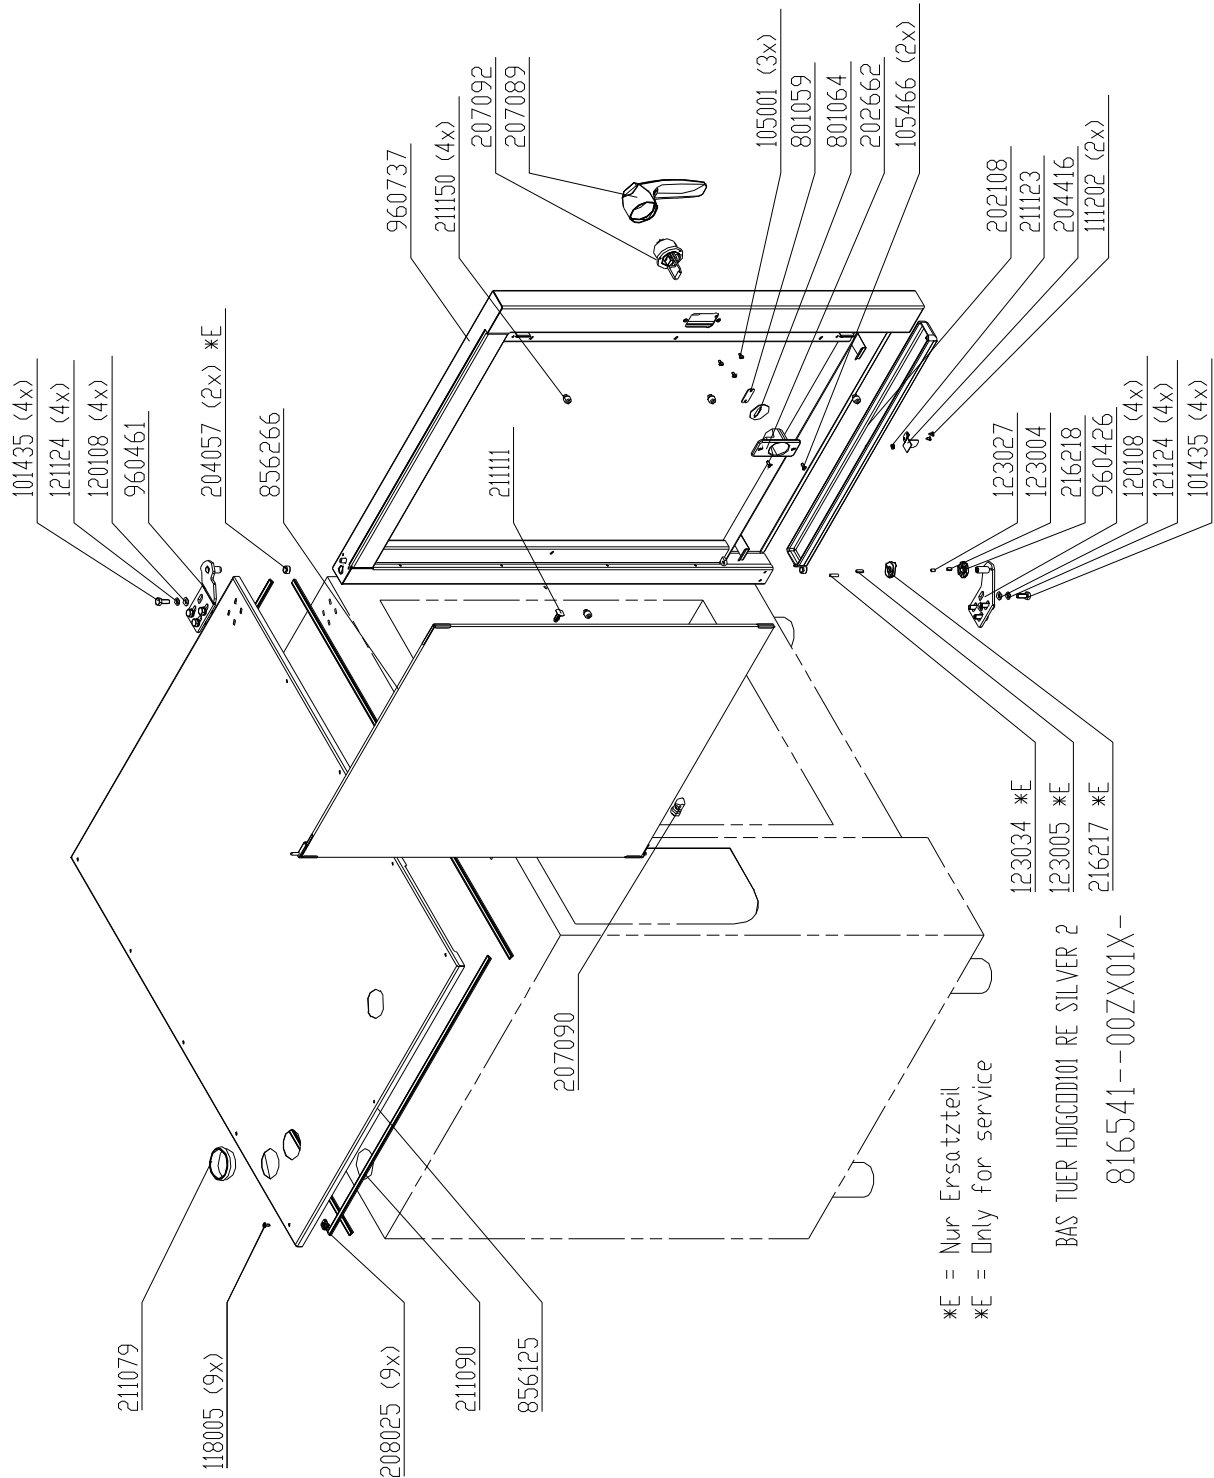

Chassis door area HD10.x gas, right hinged (double glazing)

*E = Nur Ersatzteil
*E = Only for service

BAS TUER HDGDD101 RE SILVER 2
816541--00ZX01X-