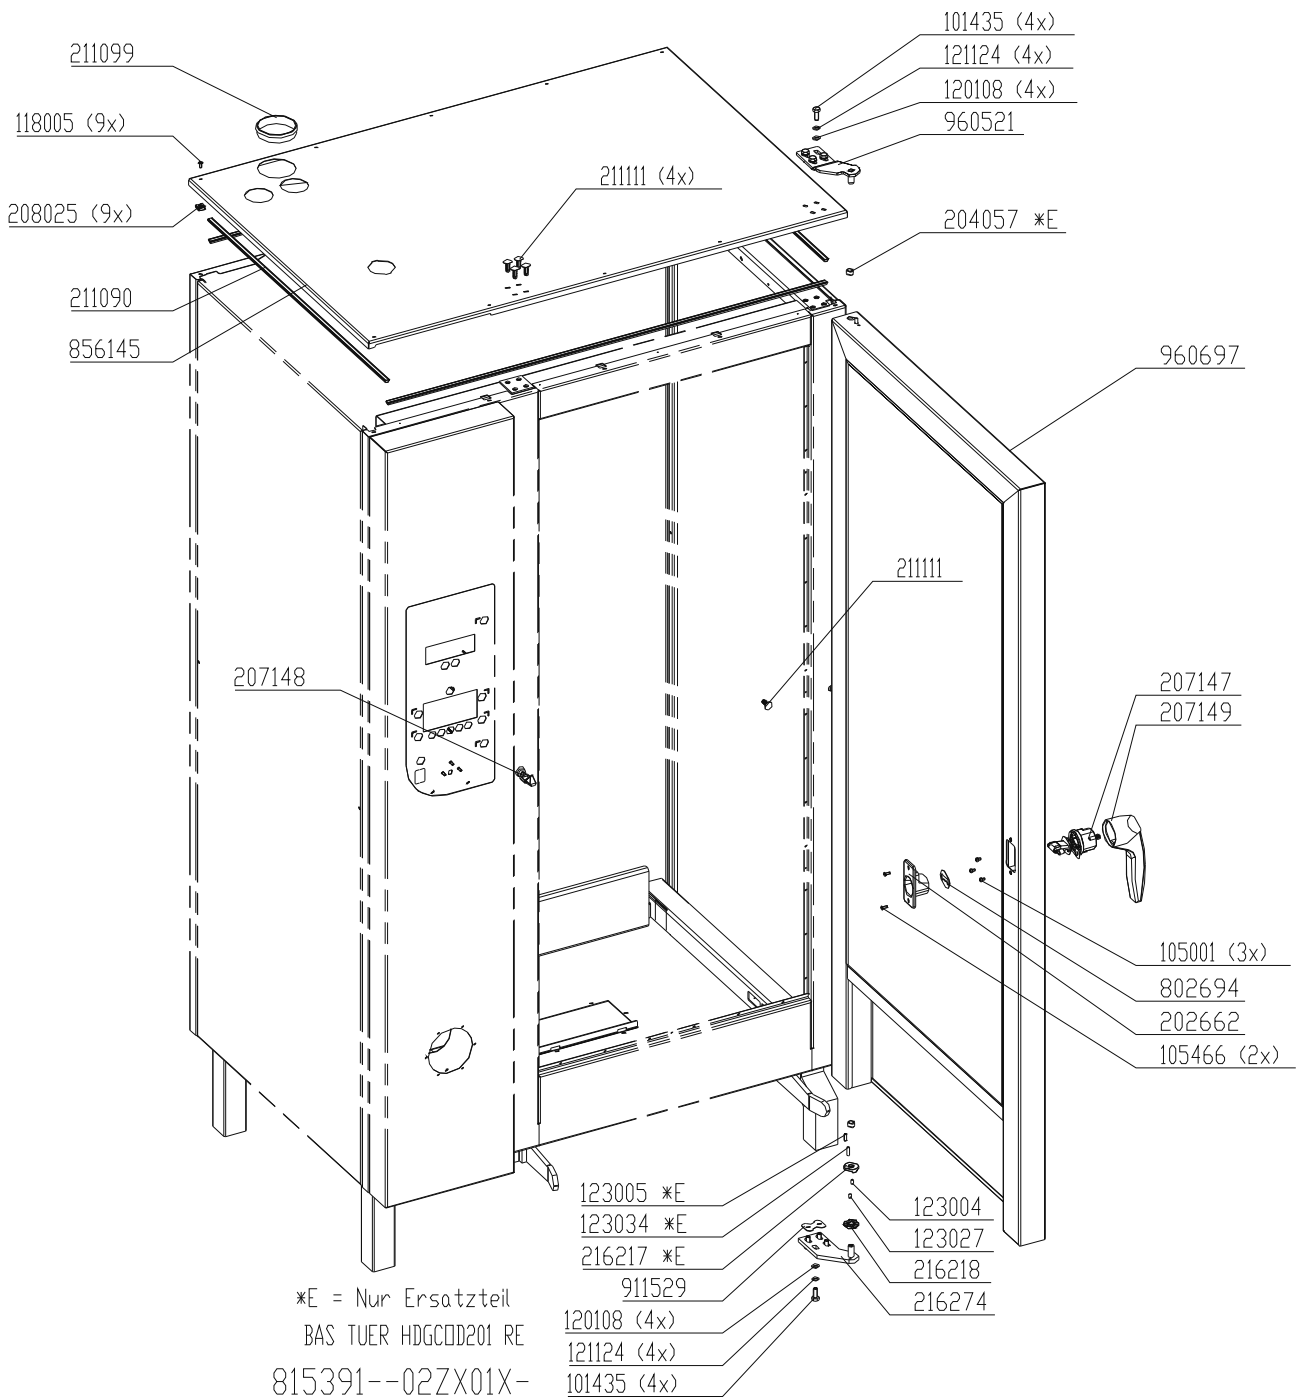

Chassis door area HD20.x gas, left hinged (triple glazing)