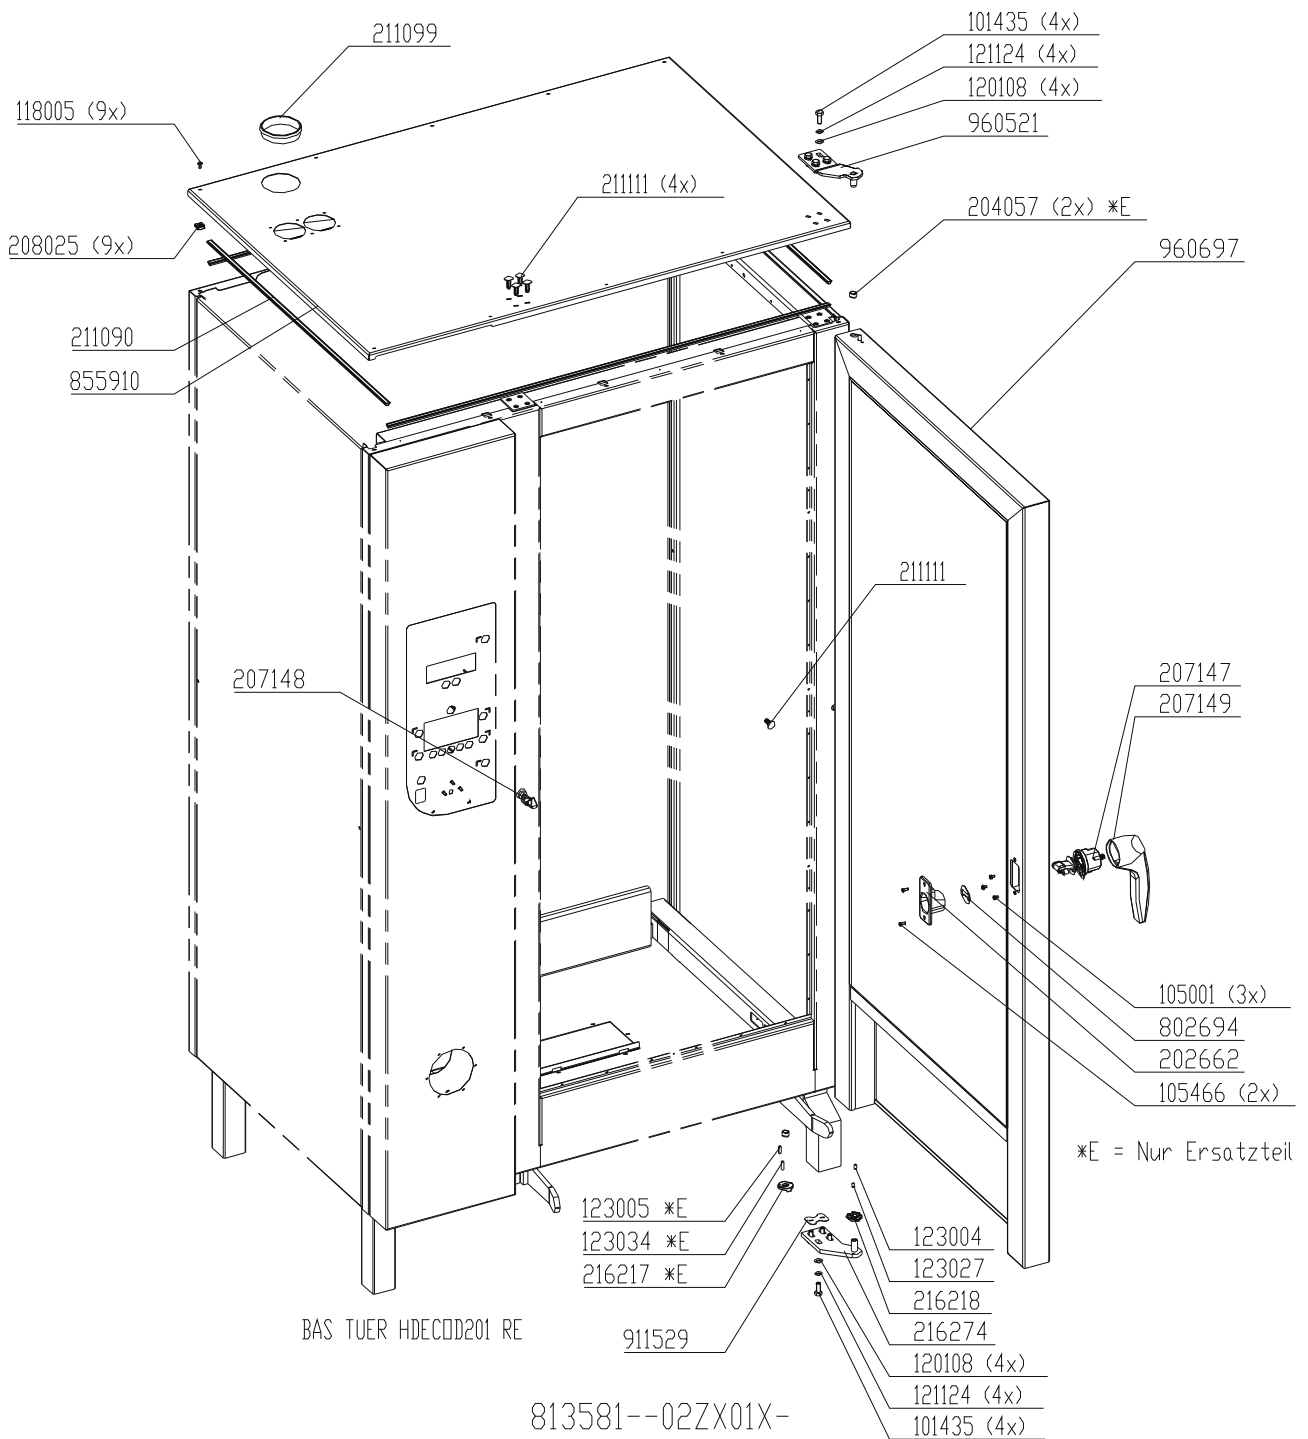

Chassis door area HD20.x electric, right hinged (triple glazing)