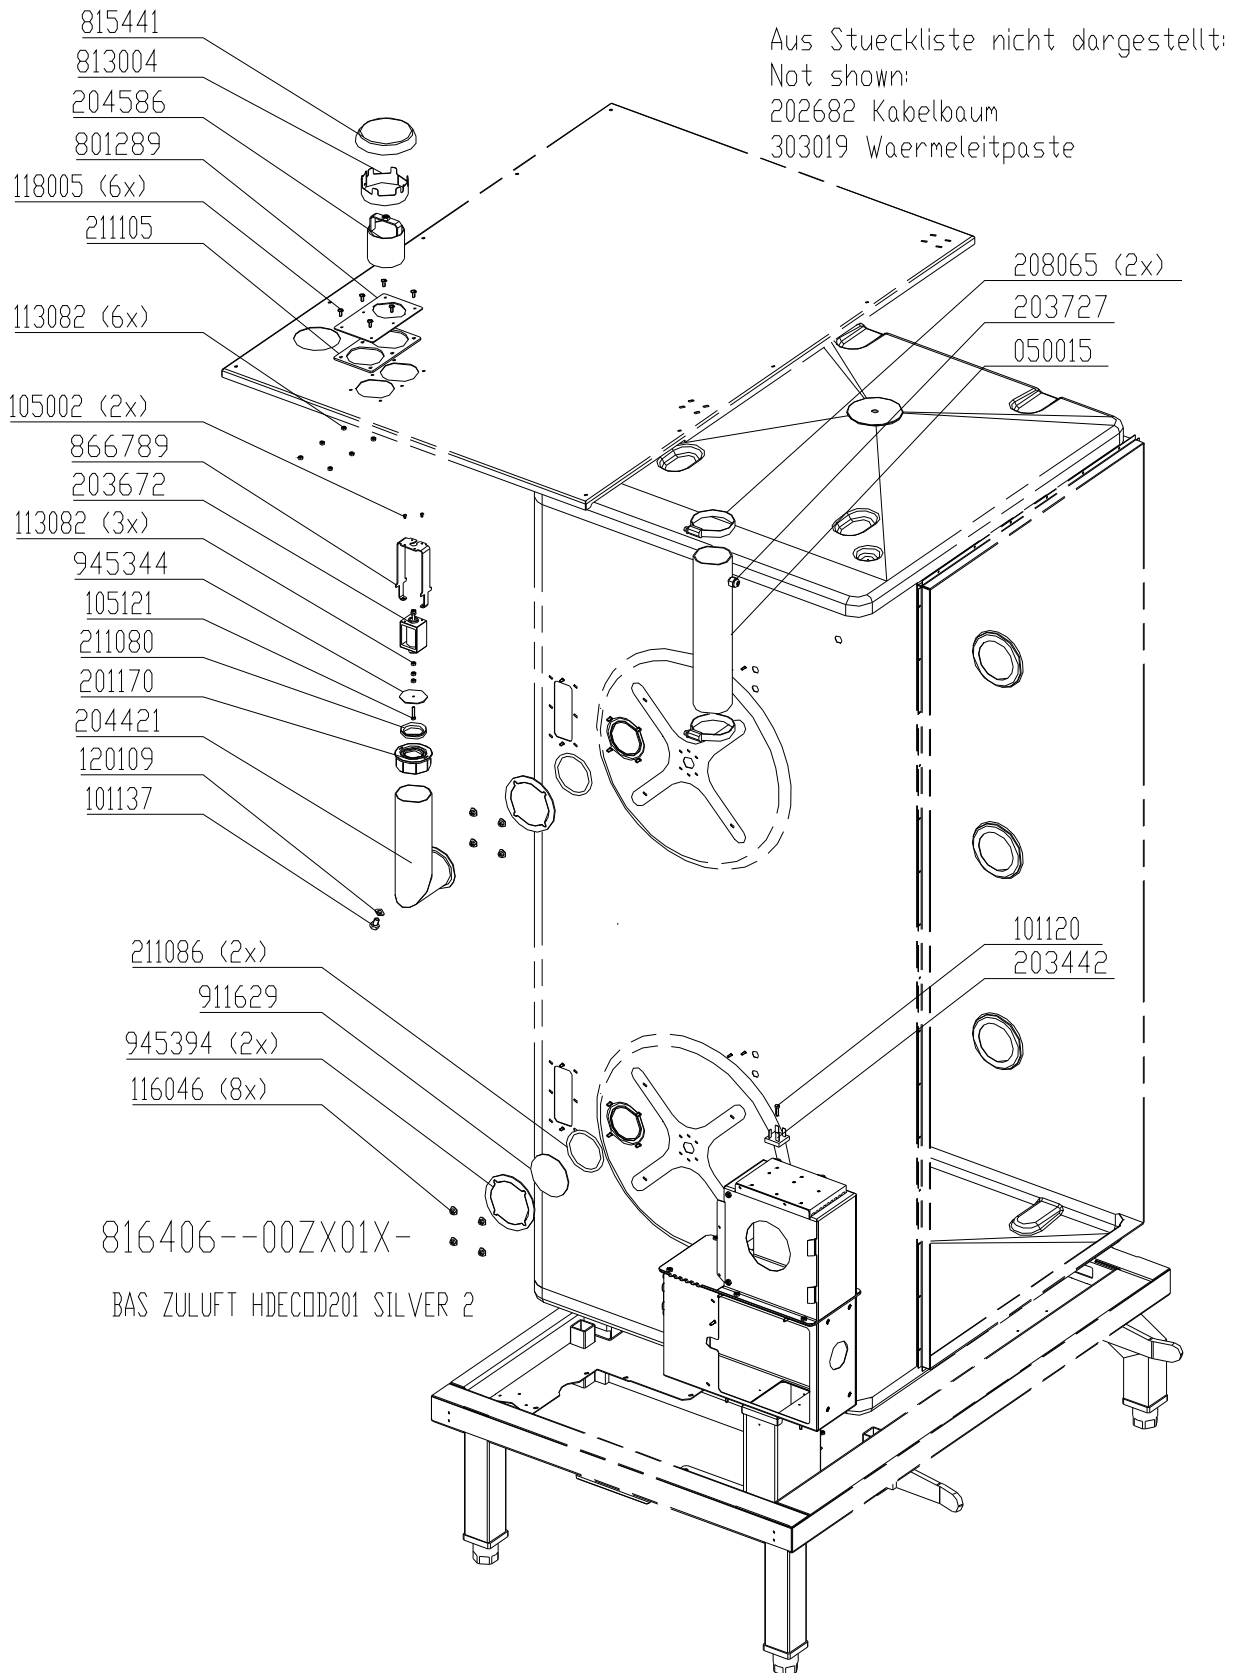

Fresh air assembly 20.x Silver