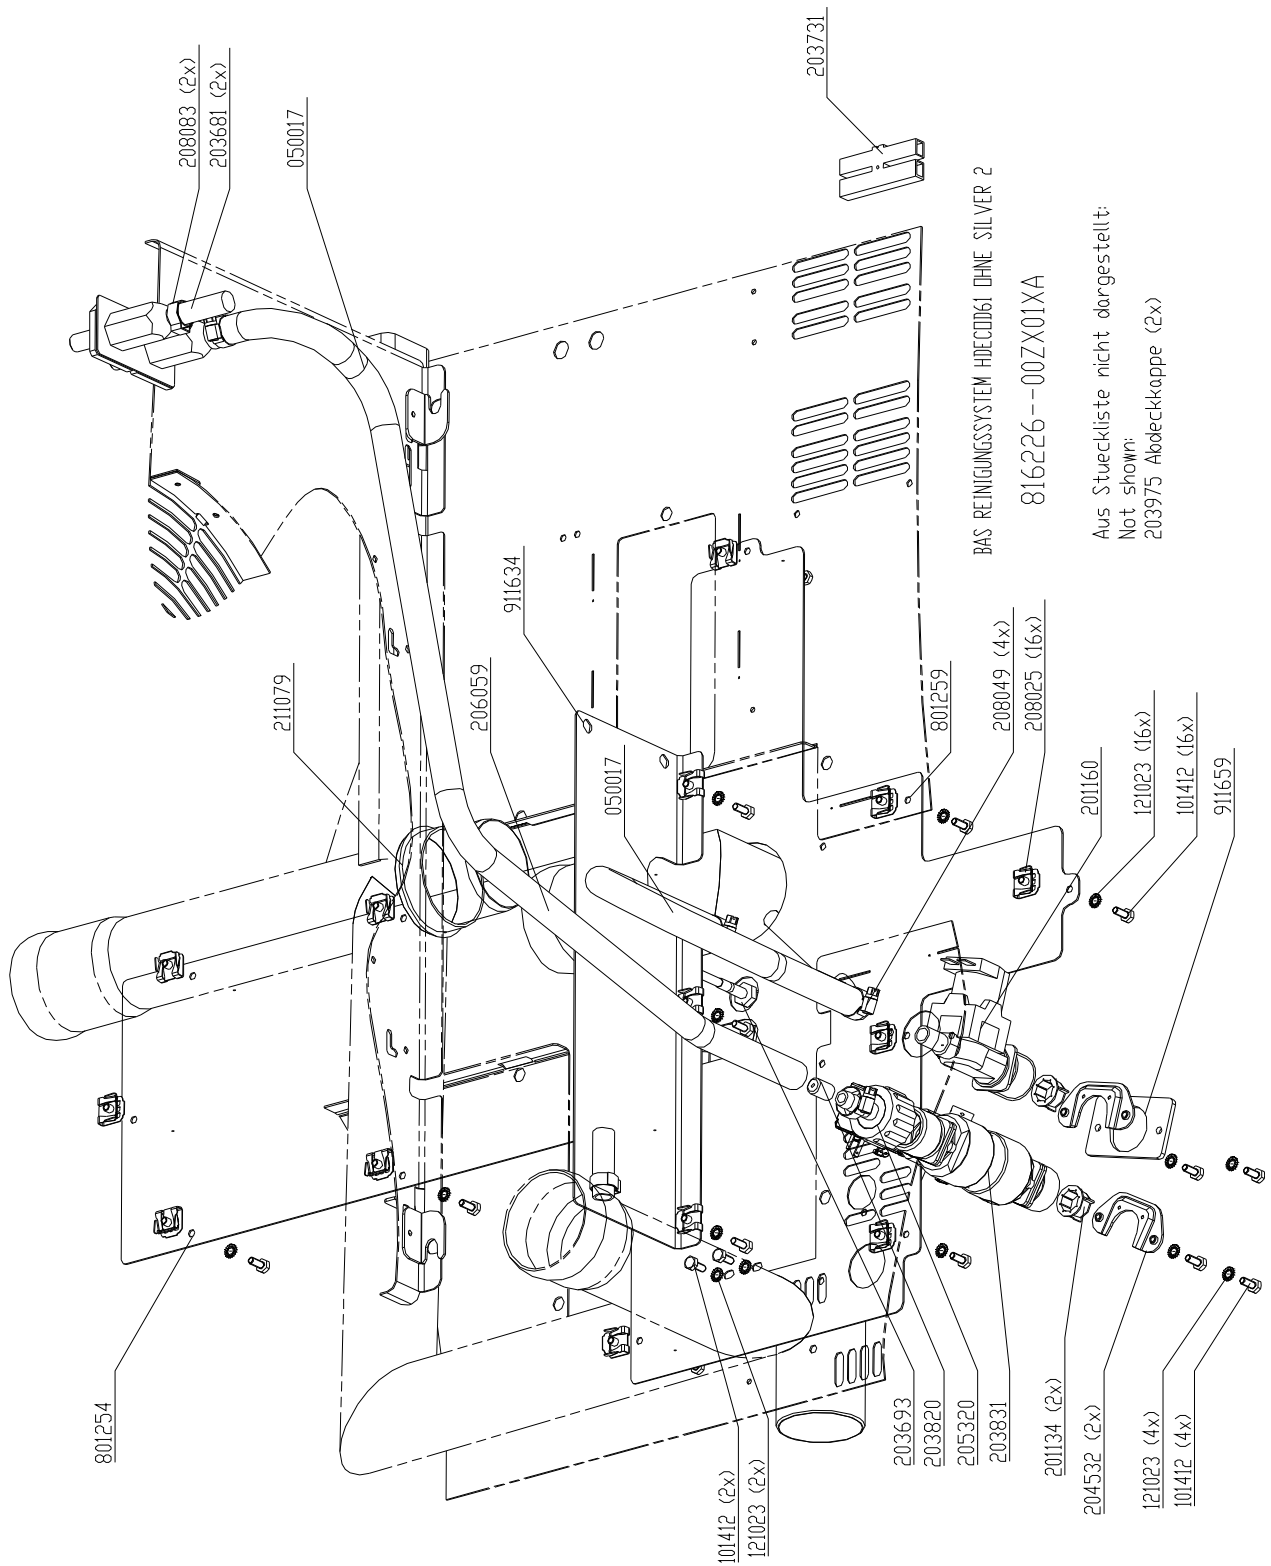

Water assembly without WaveClean HD6.x & HD10.x Silver