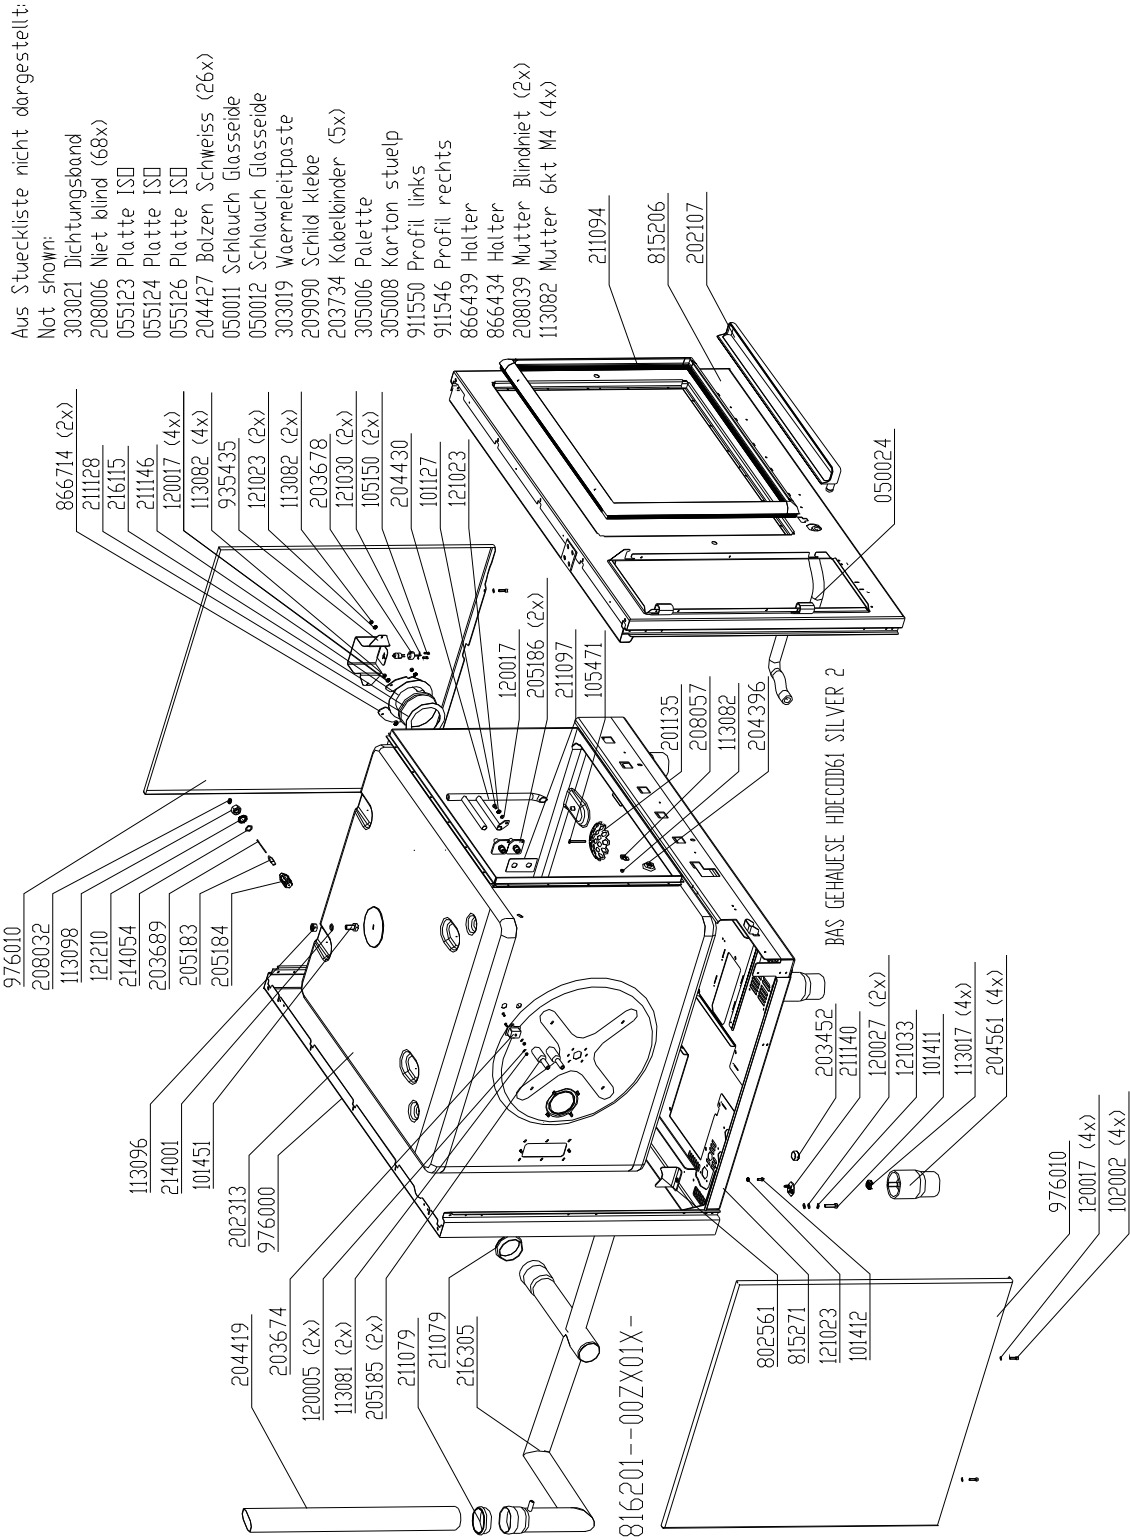

Chassis 6.x Electric Silver