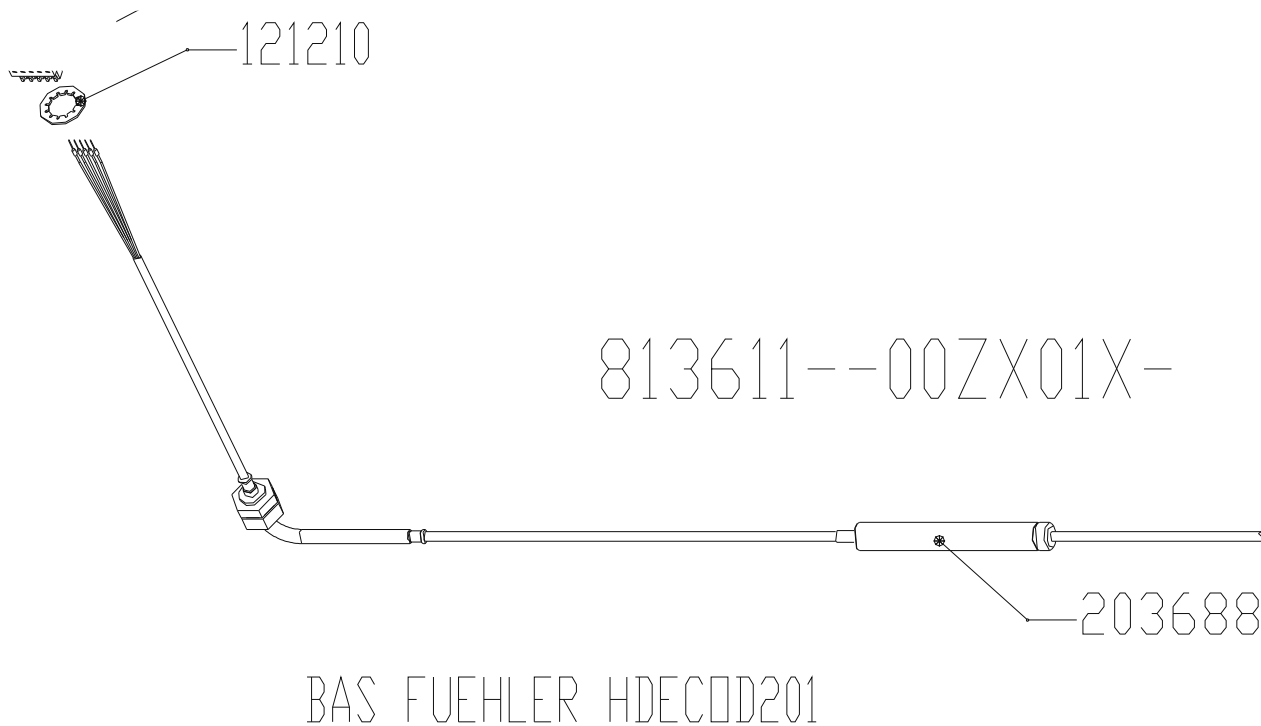

Core temperature probe HD20.x Silver