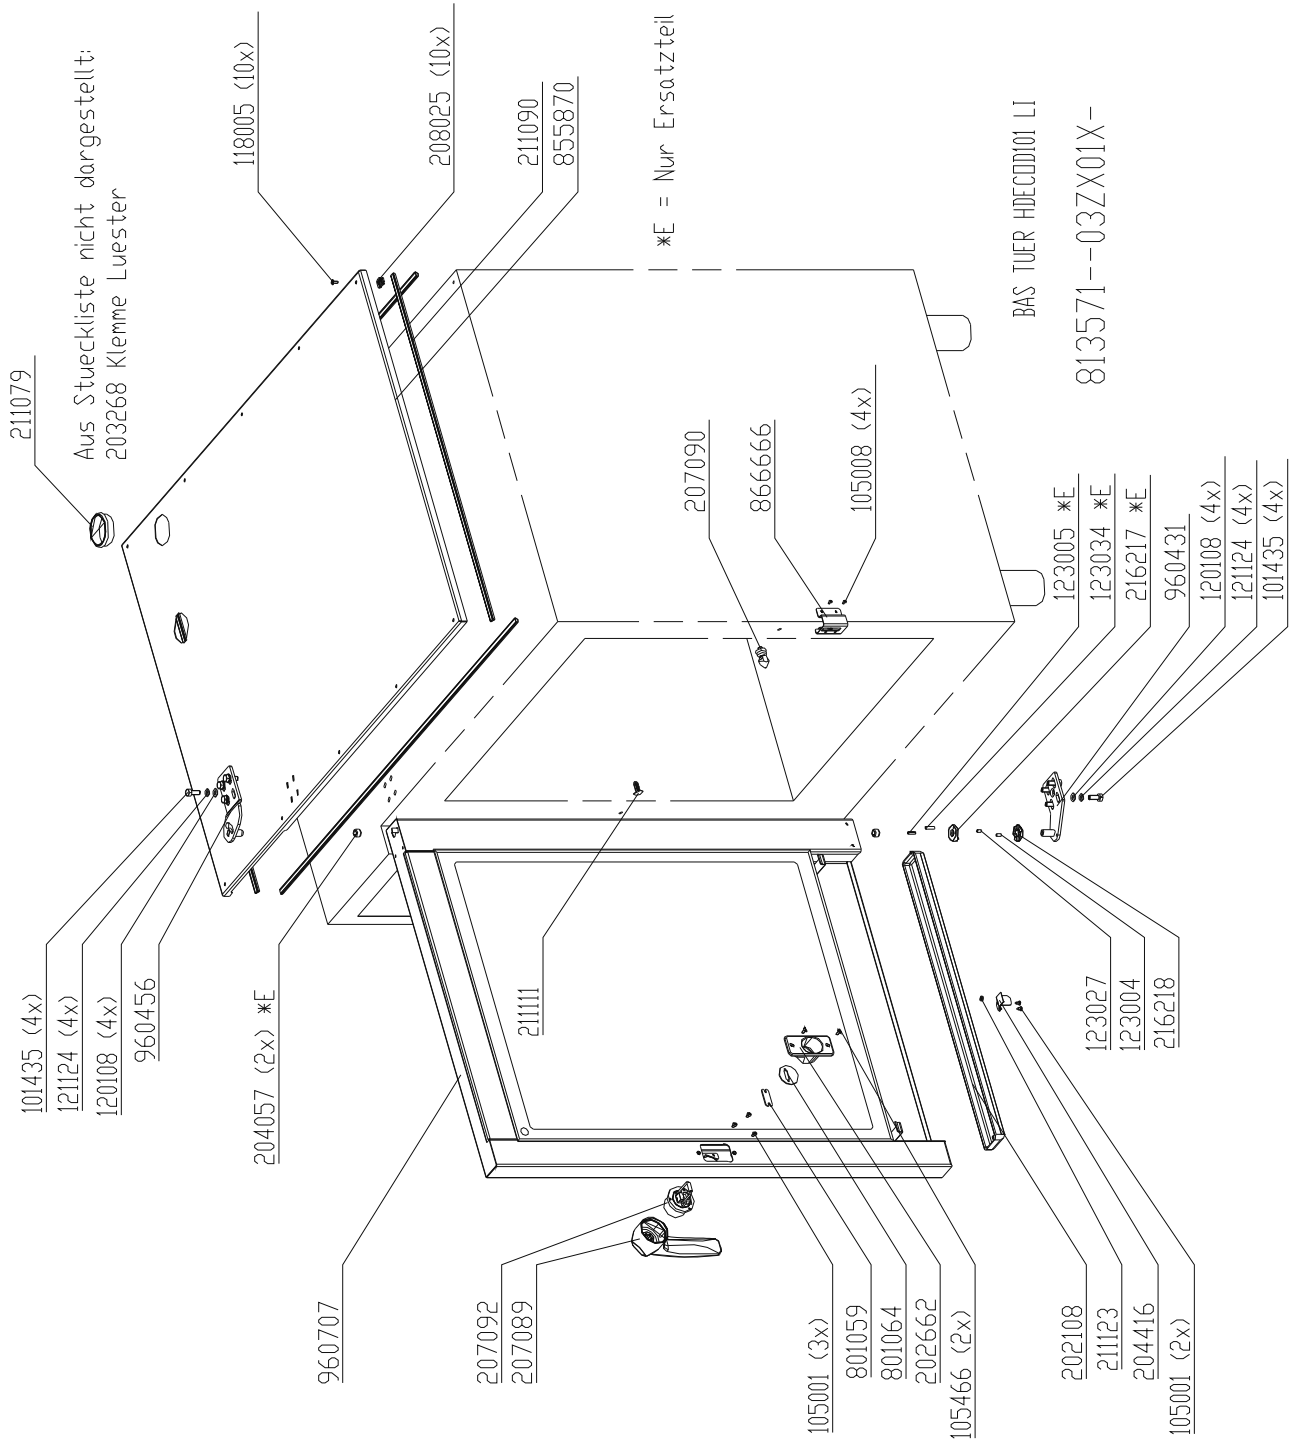

Chassis door area HD10.x electric, left hinged (triple glazing)