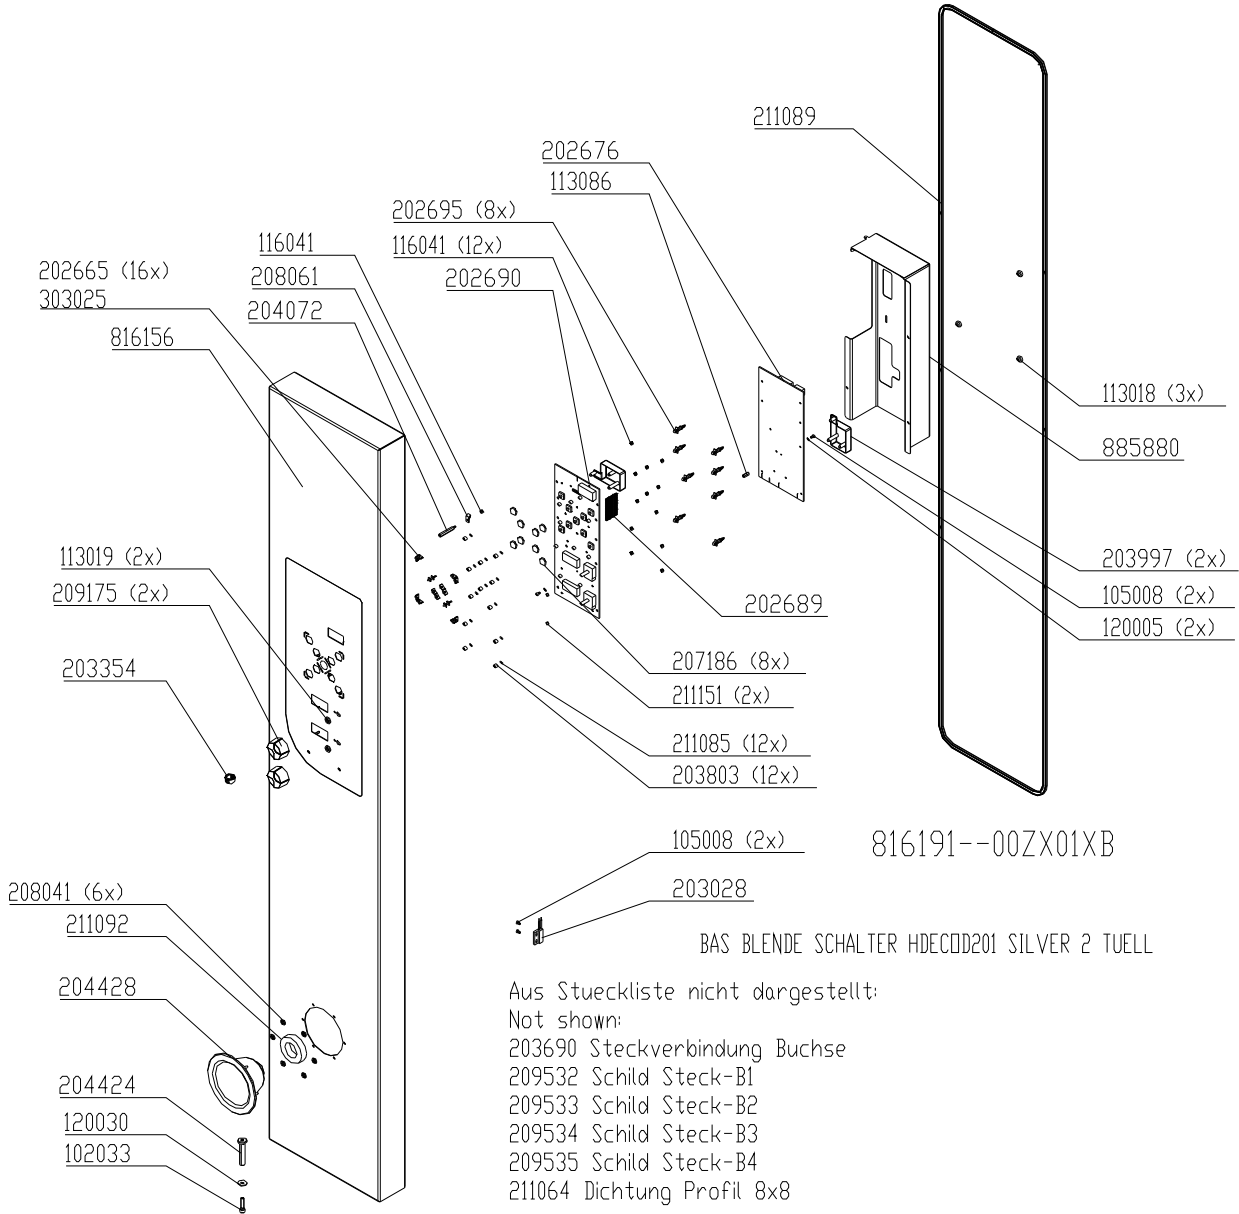

Front panel 20.x Silver with hand shower