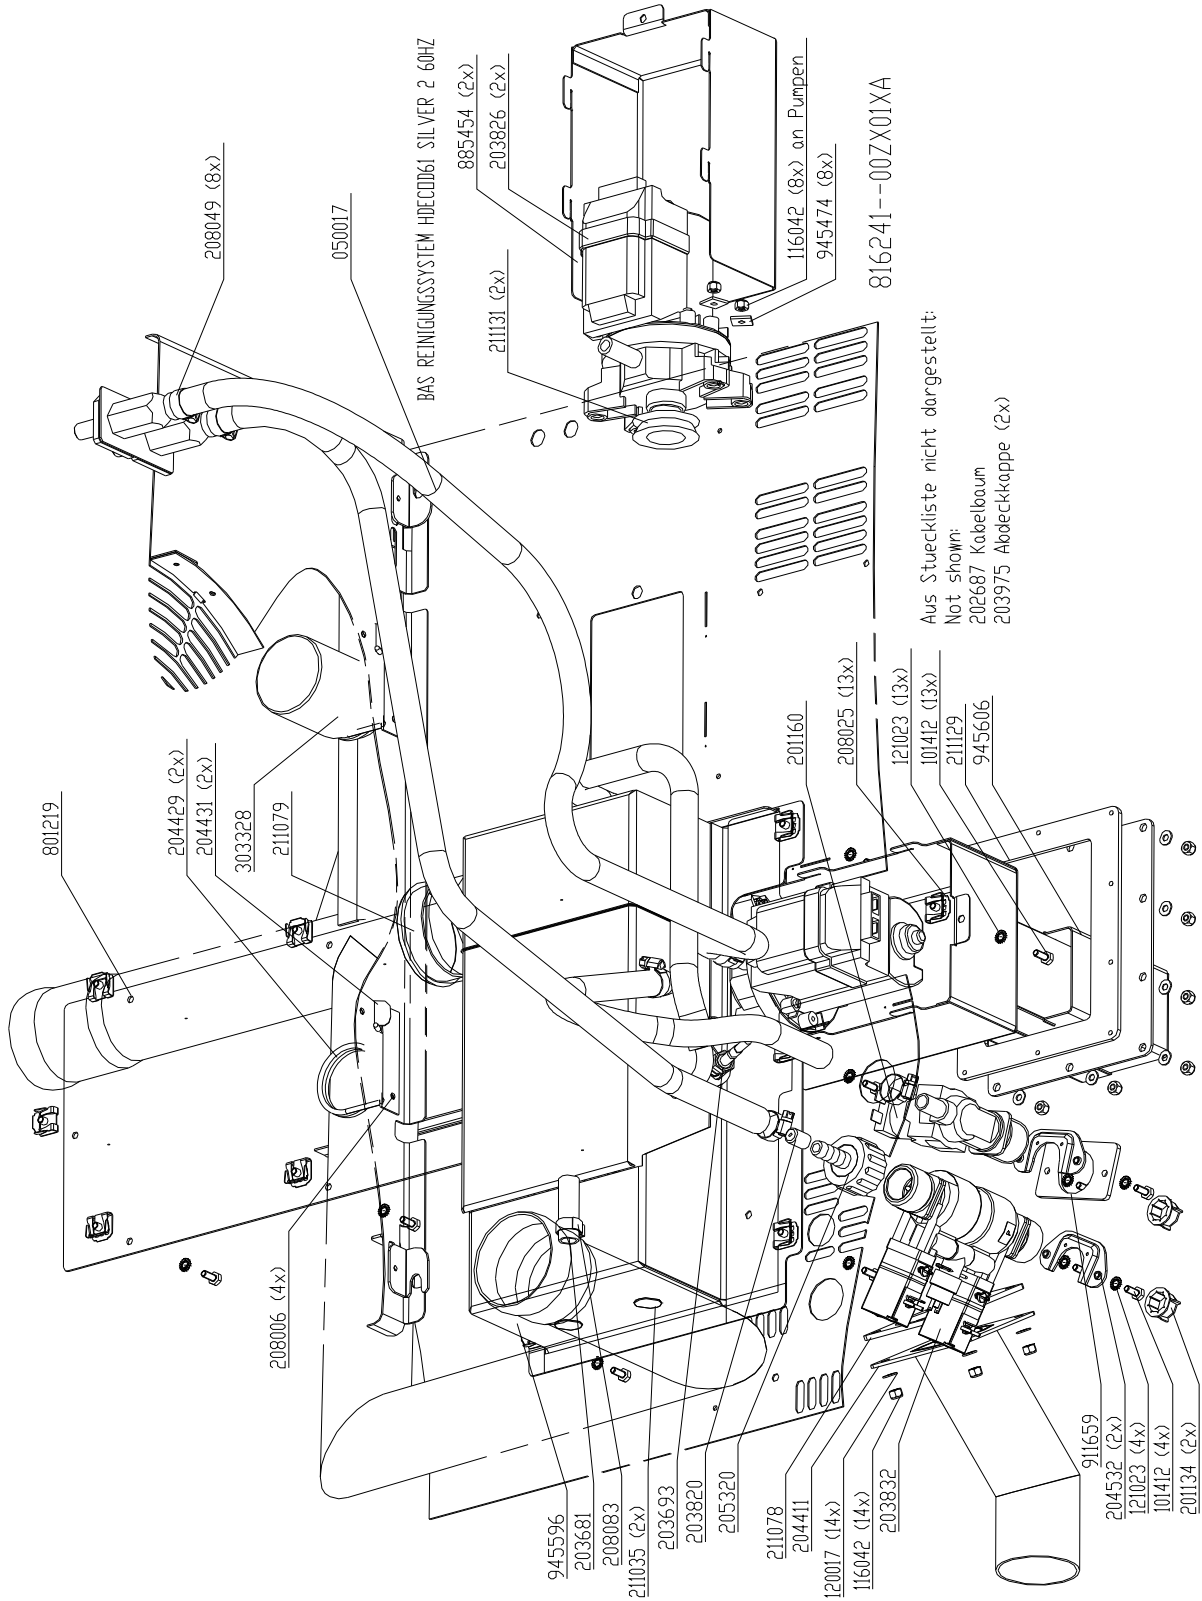

Water assembly with WaveClean 60Hz HD6.x & HD10.x Silver