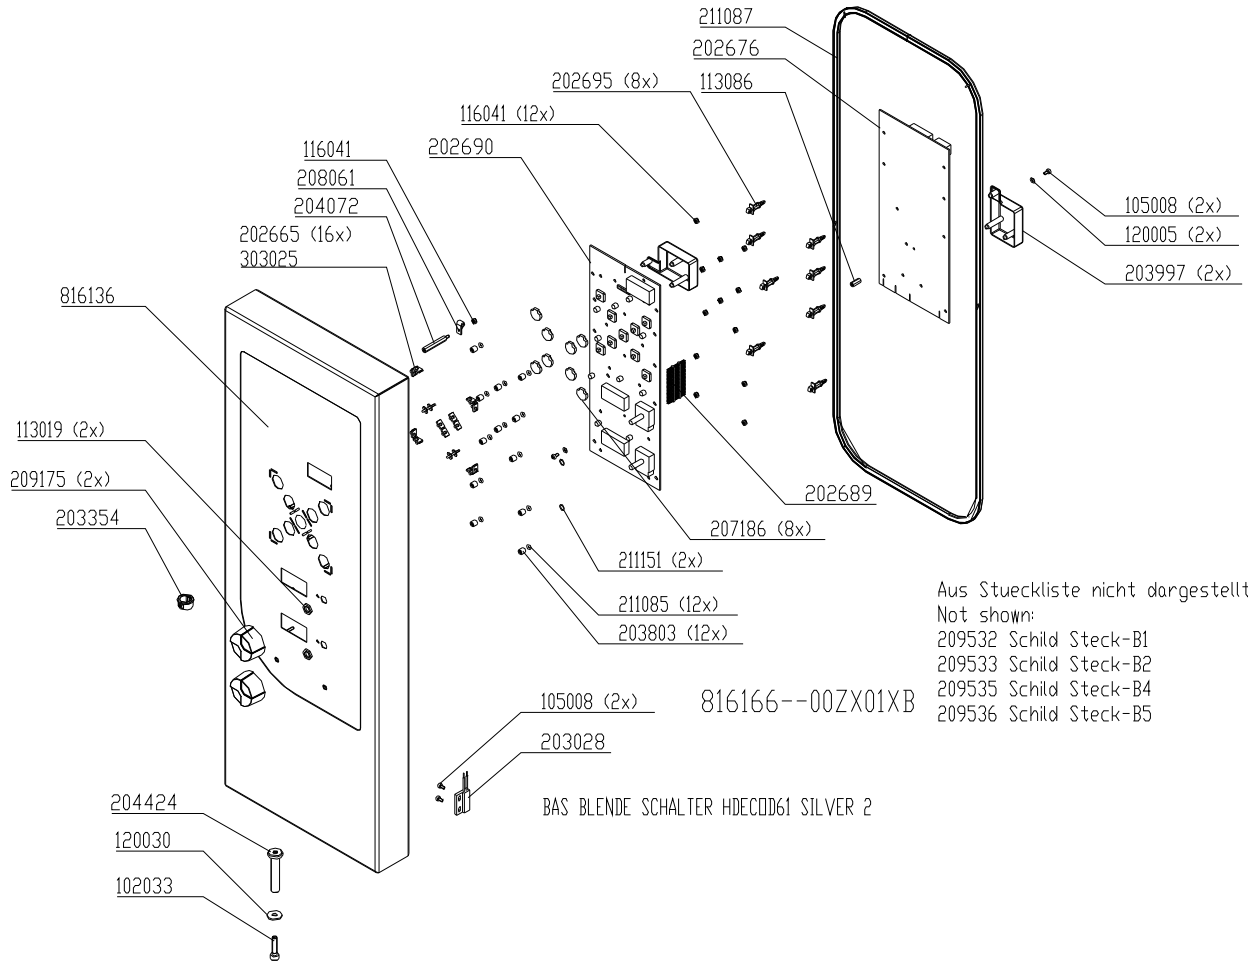

Chassis 20.x Gas Silver	55
Chassis door area HD20.x electric, right hinged (triple glazing).....	56
Chassis door area HD20.x electric, left hinged (triple glazing).....	57
Chassis door area HD20.x gas, right hinged (triple glazing).....	58
Chassis door area HD20.x gas, left hinged (triple glazing).....	59

Exploded drawings 6.x & 10.x

Electric & Gas

Front panel 6.x Silver without hand shower