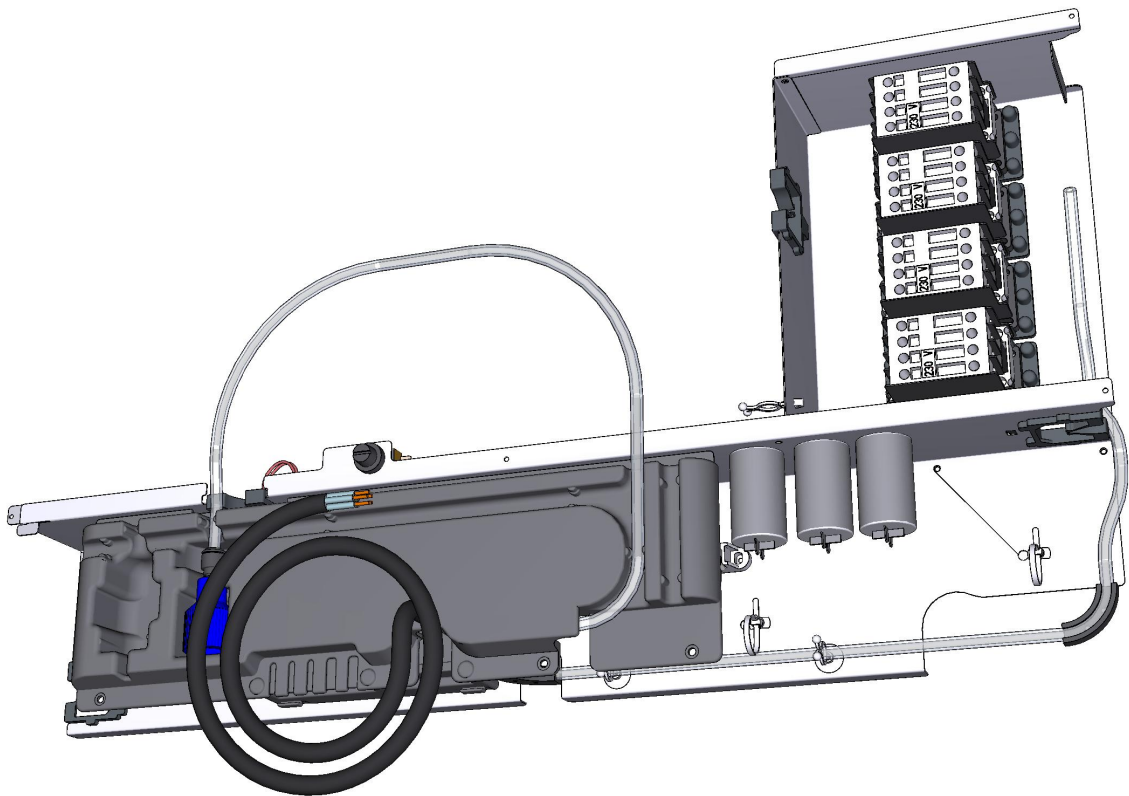

ASM3442B/0.D00 - Electrical system

REAR

COMPONENT			SPARE PART																										
Code	Description	Image	Code	Description	Components list																								
TR1136A	330 °C 1 POLE SAFETY THERMOSTAT		KTR1136A	330 °C SAFETY THERMOSTAT KIT	<table border="1"> <thead> <tr> <th>Code</th> <th>Description</th> <th>Qty</th> <th>UOM</th> </tr> </thead> <tbody> <tr> <td>0H7030A0</td> <td>THERMOSTAT BULB INLET COVER</td> <td>1</td> <td>PZ</td> </tr> <tr> <td>GN1531A0</td> <td>THERMOSTAT BULB INLET SEALING</td> <td>1</td> <td>PZ</td> </tr> <tr> <td>SL1045A0</td> <td>S57 BLACK SILICONE - 80ML CARTRIDGE</td> <td>1</td> <td>PZ</td> </tr> <tr> <td>TR1136A0</td> <td>330 °C 1 POLE SAFETY THERMOSTAT</td> <td>1</td> <td>PZ</td> </tr> <tr> <td>VI1220A1</td> <td>4,2X12 TCB SELF-TAPPING SCREW</td> <td>3</td> <td>PZ</td> </tr> </tbody> </table>	Code	Description	Qty	UOM	0H7030A0	THERMOSTAT BULB INLET COVER	1	PZ	GN1531A0	THERMOSTAT BULB INLET SEALING	1	PZ	SL1045A0	S57 BLACK SILICONE - 80ML CARTRIDGE	1	PZ	TR1136A0	330 °C 1 POLE SAFETY THERMOSTAT	1	PZ	VI1220A1	4,2X12 TCB SELF-TAPPING SCREW	3	PZ
Code	Description	Qty	UOM																										
0H7030A0	THERMOSTAT BULB INLET COVER	1	PZ																										
GN1531A0	THERMOSTAT BULB INLET SEALING	1	PZ																										
SL1045A0	S57 BLACK SILICONE - 80ML CARTRIDGE	1	PZ																										
TR1136A0	330 °C 1 POLE SAFETY THERMOSTAT	1	PZ																										
VI1220A1	4,2X12 TCB SELF-TAPPING SCREW	3	PZ																										
CN1003A	6,3 UF MOTOR CAPACITOR		KCN1003A	6,3 UF MOTOR CAPACITOR KIT	<table border="1"> <thead> <tr> <th>Code</th> <th>Description</th> <th>Qty</th> <th>UOM</th> </tr> </thead> <tbody> <tr> <td>CN1003A0</td> <td>6,3 UF MOTOR CAPACITOR</td> <td>1</td> <td>PZ</td> </tr> <tr> <td>VI1931A0</td> <td>M8 NUT+INDENTE D WASHER D=8 X COND.</td> <td>1</td> <td>PZ</td> </tr> <tr> <td>VI1932A0</td> <td>M8 NUT+INDENTE D WASHER D=8 X COND.</td> <td>1</td> <td>PZ</td> </tr> <tr> <td>VM1224A0</td> <td></td> <td>0.200</td> <td>M</td> </tr> </tbody> </table>	Code	Description	Qty	UOM	CN1003A0	6,3 UF MOTOR CAPACITOR	1	PZ	VI1931A0	M8 NUT+INDENTE D WASHER D=8 X COND.	1	PZ	VI1932A0	M8 NUT+INDENTE D WASHER D=8 X COND.	1	PZ	VM1224A0		0.200	M				
Code	Description	Qty	UOM																										
CN1003A0	6,3 UF MOTOR CAPACITOR	1	PZ																										
VI1931A0	M8 NUT+INDENTE D WASHER D=8 X COND.	1	PZ																										
VI1932A0	M8 NUT+INDENTE D WASHER D=8 X COND.	1	PZ																										
VM1224A0		0.200	M																										
RC1006A	D8 PET PIPE GUIDE BEND		KRC1006A	20 PCS. Ø8 PET PIPE GUIDE BEND KIT	<table border="1"> <thead> <tr> <th>Code</th> <th>Description</th> <th>Qty</th> <th>UOM</th> </tr> </thead> <tbody> <tr> <td>RC1006A0</td> <td>D8 PET PIPE GUIDE BEND</td> <td>20</td> <td>PZ</td> </tr> <tr> <td>VM1224A0</td> <td></td> <td>0.200</td> <td>M</td> </tr> </tbody> </table>	Code	Description	Qty	UOM	RC1006A0	D8 PET PIPE GUIDE BEND	20	PZ	VM1224A0		0.200	M												
Code	Description	Qty	UOM																										
RC1006A0	D8 PET PIPE GUIDE BEND	20	PZ																										
VM1224A0		0.200	M																										
MR1004A	41A 450V 7 POLES TERMINAL		KMR1004A	7FTW 1+2+3/4+5+6 TERMINAL BLOCK KIT	<table border="1"> <thead> <tr> <th>Code</th> <th>Description</th> <th>Qty</th> <th>UOM</th> </tr> </thead> <tbody> <tr> <td>MR1004A1</td> <td>41A 450V 7 POLES TERMINAL</td> <td>1</td> <td>PZ</td> </tr> <tr> <td>VM1224A0</td> <td></td> <td>0.300</td> <td>M</td> </tr> </tbody> </table>	Code	Description	Qty	UOM	MR1004A1	41A 450V 7 POLES TERMINAL	1	PZ	VM1224A0		0.300	M												
Code	Description	Qty	UOM																										
MR1004A1	41A 450V 7 POLES TERMINAL	1	PZ																										
VM1224A0		0.300	M																										