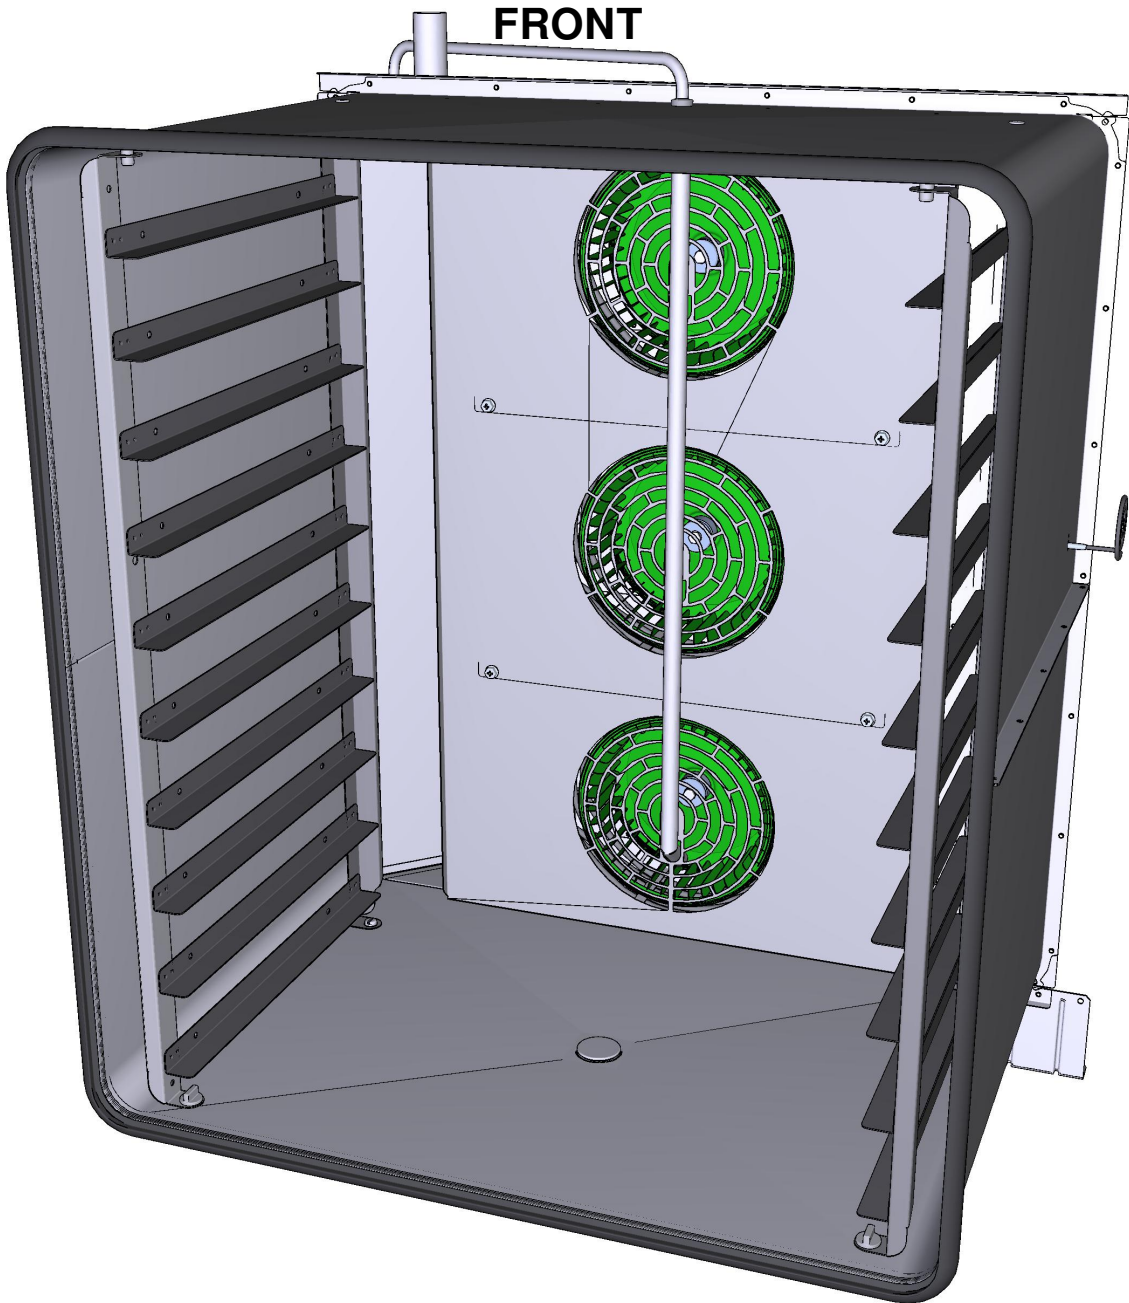

ASM3406B/0.D00 - Cooking chamber