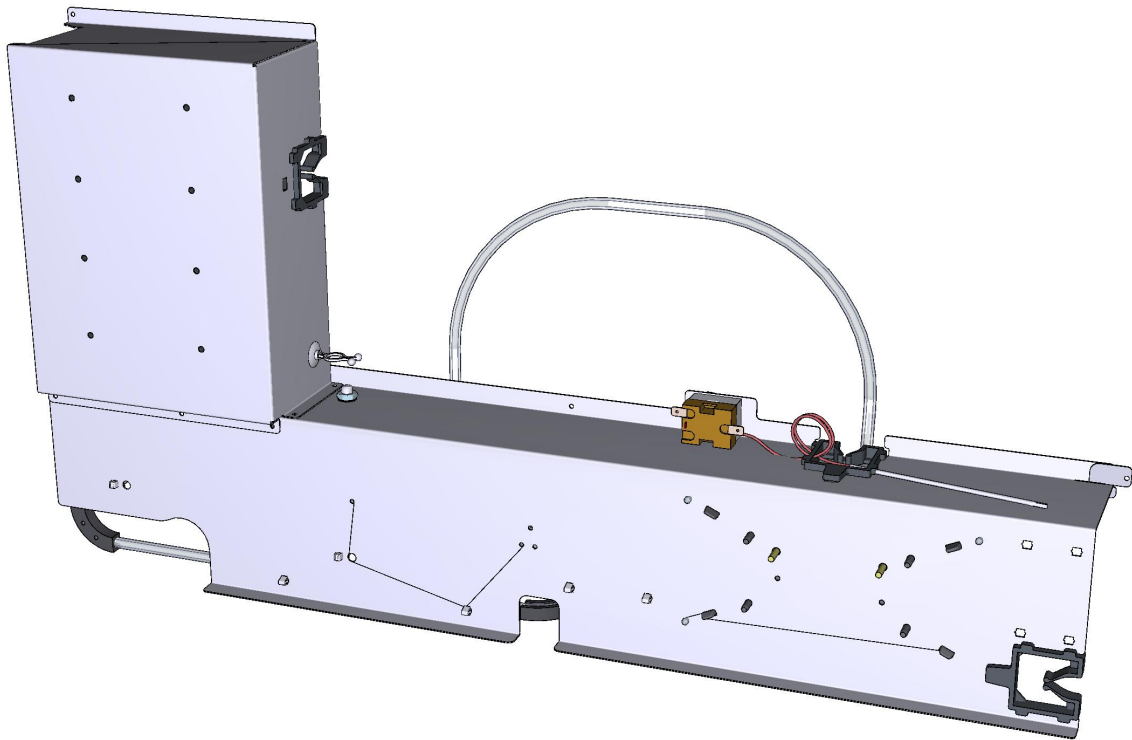

ASM3442B/0.D00 - Electrical system

FRONT