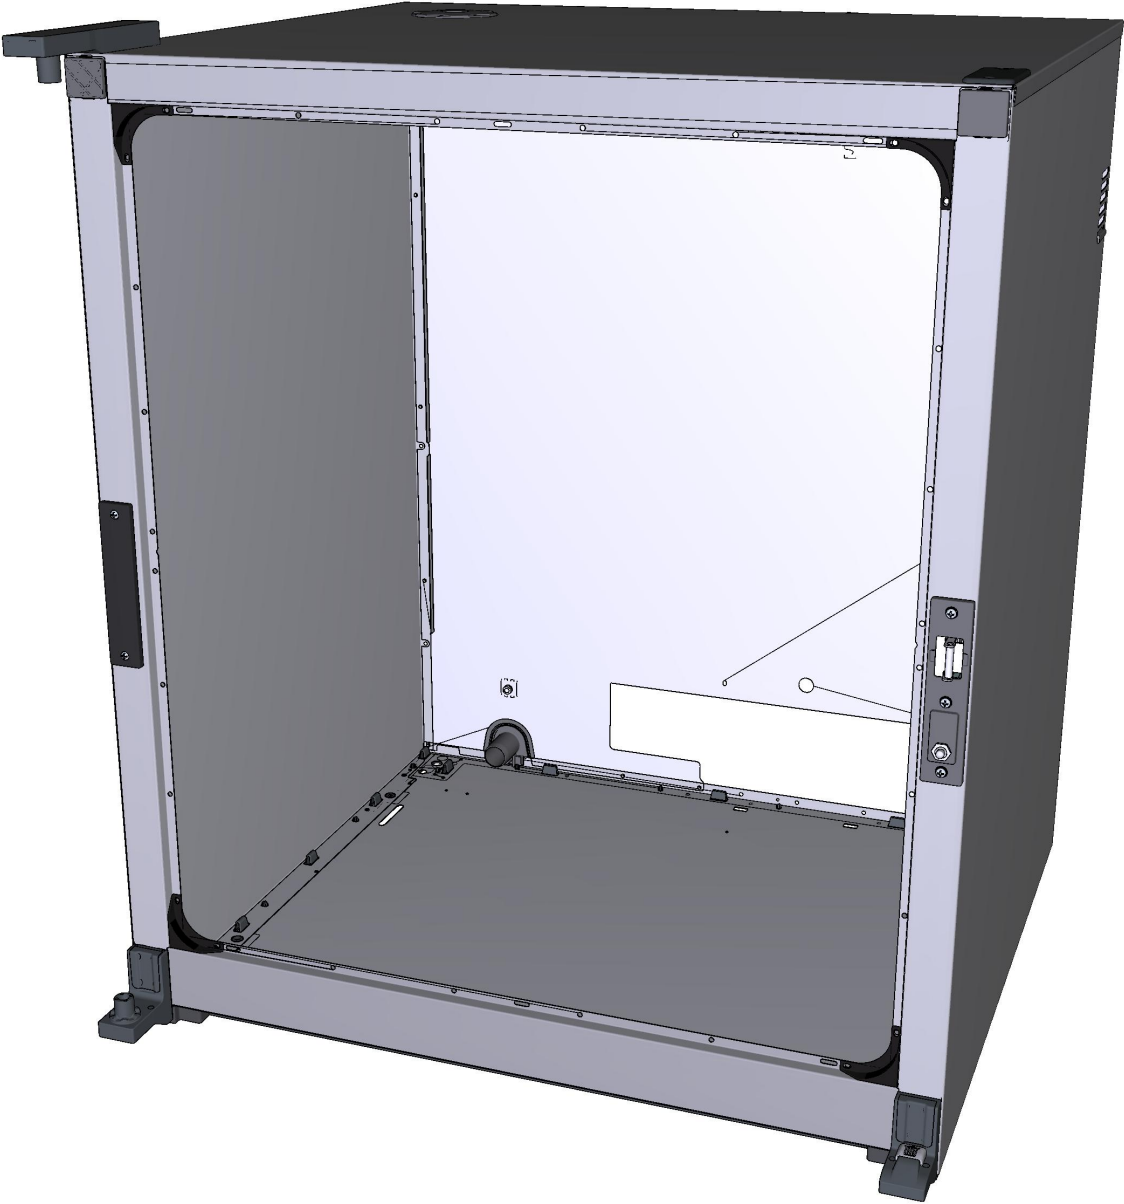

ASM3418A/0.D02 - External cover

FRONT