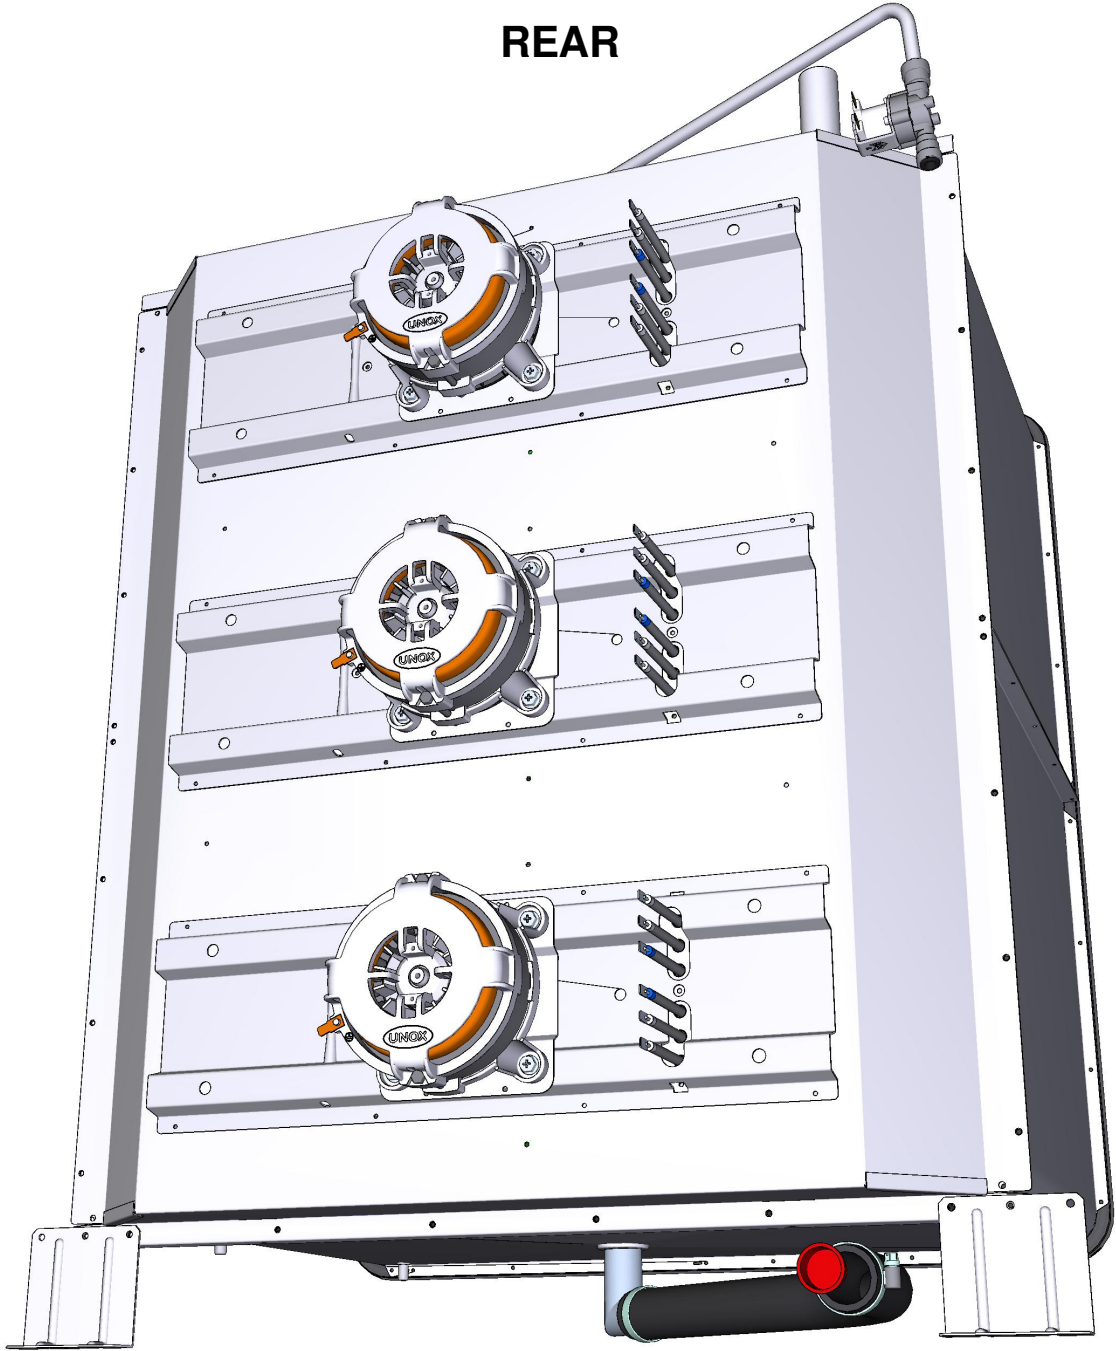

ASM3406B/0.D00 - Cooking chamber

REAR