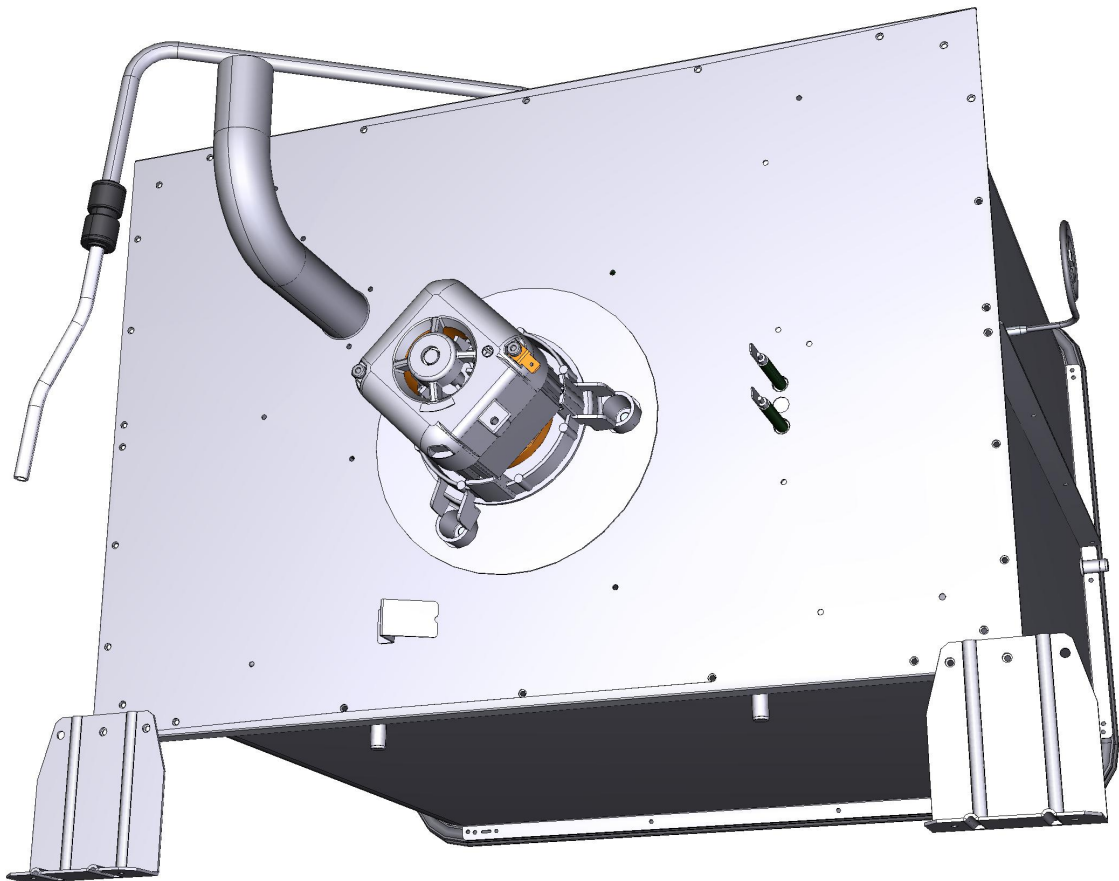

ASM2019C/0.D00 - Cooking chamber

REAR