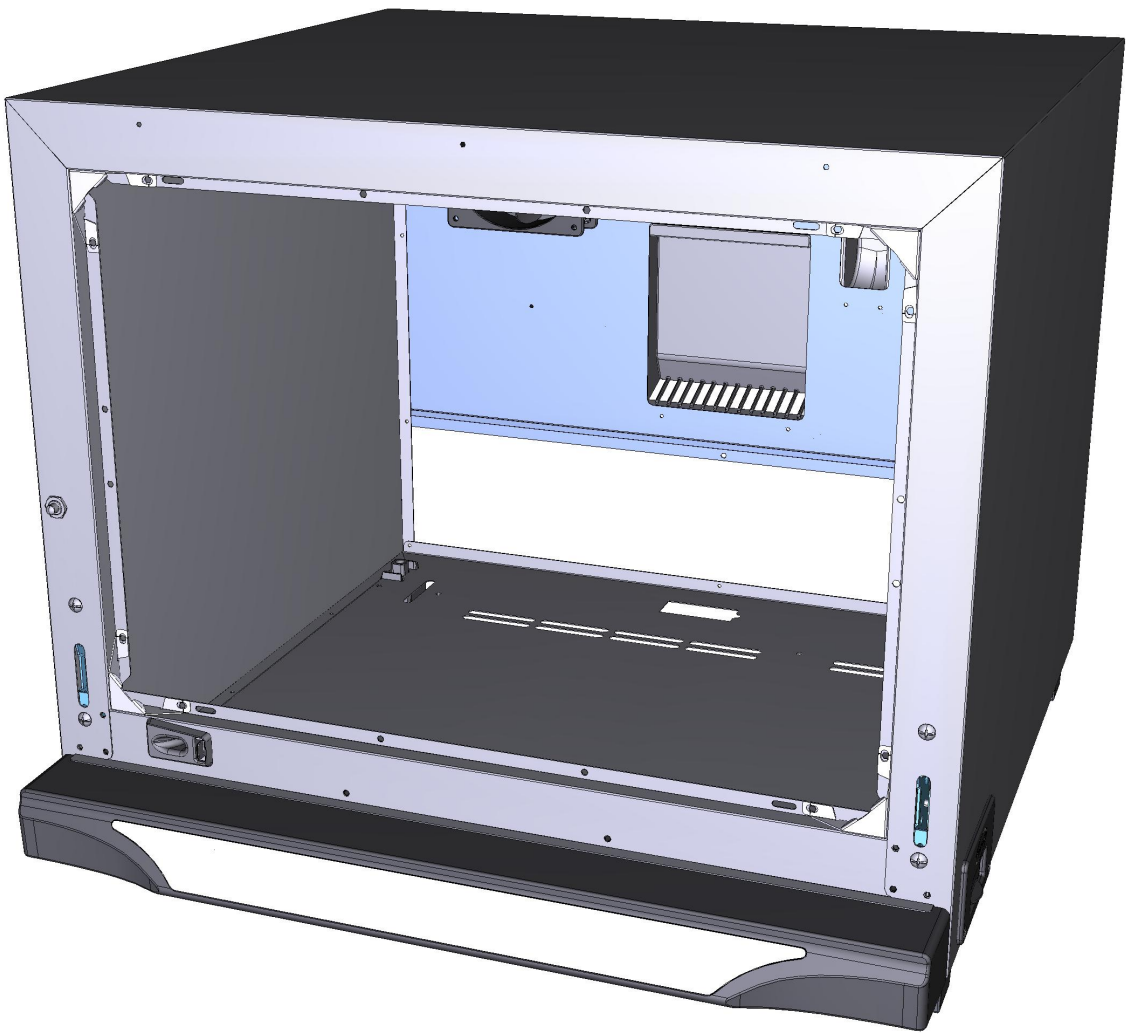

ASM2020D/0.D02 - External cover

FRONT