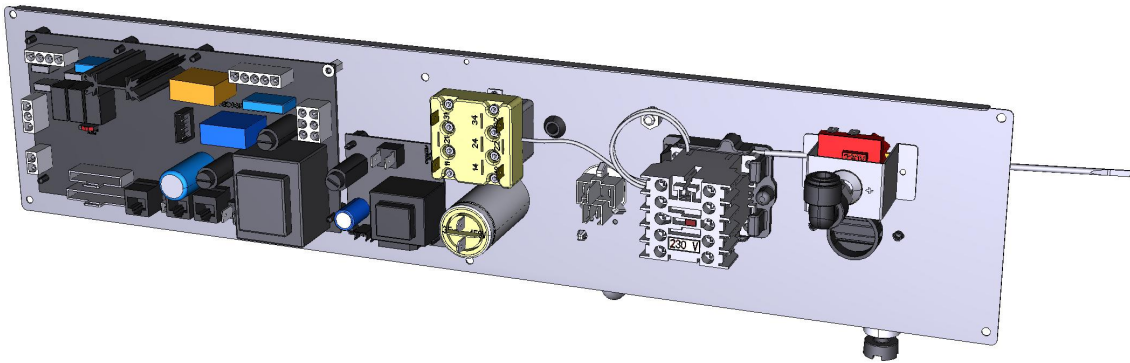

ASM2021D/0.D00 - Electrical system

FRONT