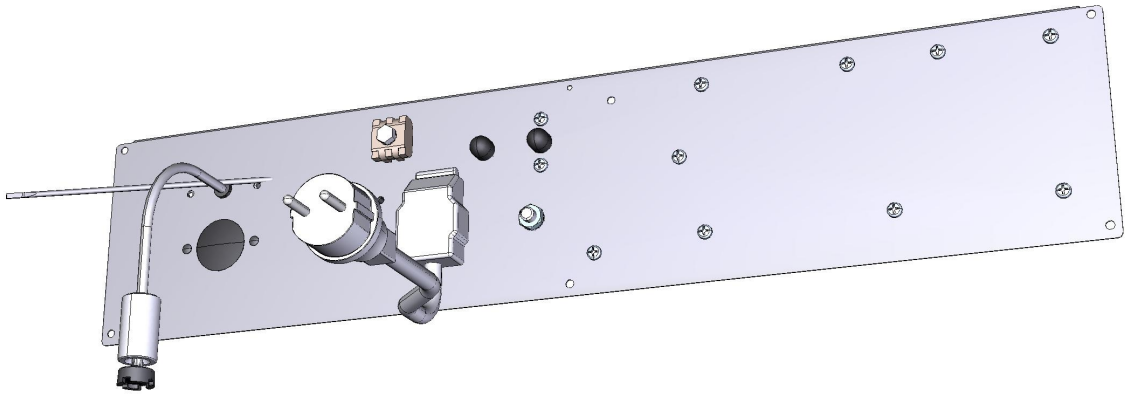

ASM2021D/0.D00 - Electrical system

REAR