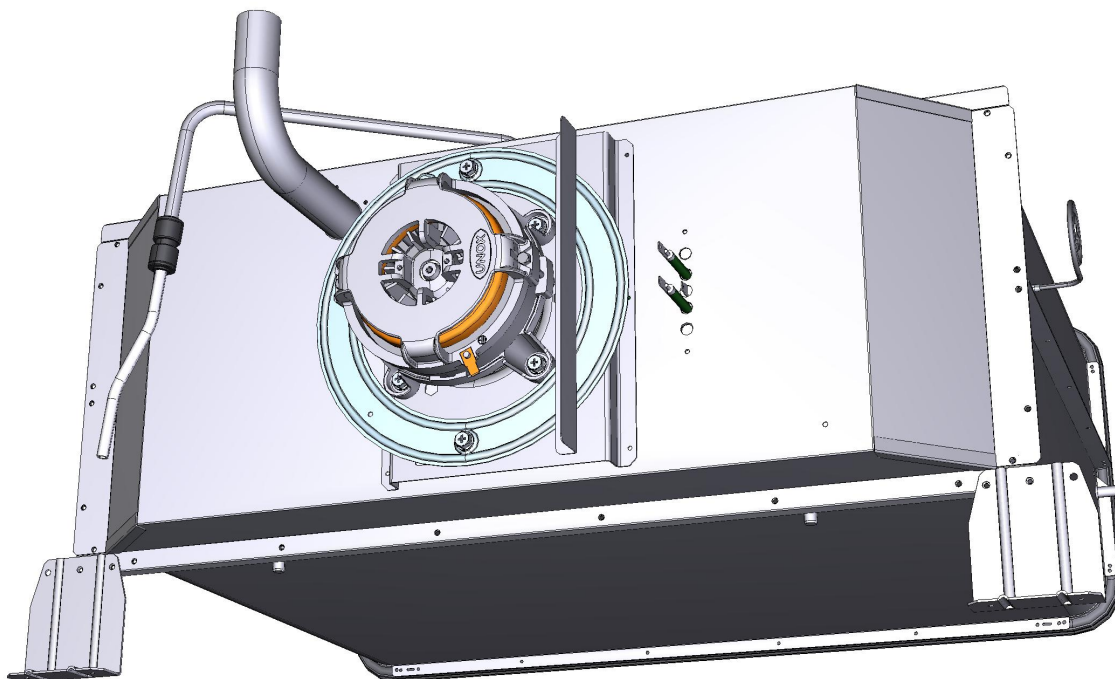

**ASM2017C/0.D00 - Cooking chamber**

**FRONT**

**ASM2017C/0.D00 - Cooking chamber**

**REAR**

COMPONENT			SPARE PART																										
Code	Description	Image	Code	Description	Components list																								
0H3586A	ZINCED MOTOR GUARD PLATE XBC-XVC		0H3586A0	ZINCED MOTOR GUARD PLATE XBC-XVC																									
VN1025A	D=196 H=61 38 BLADES ST. STEEL FAN		KVN1025A	SERIES 5/5E XVC-XBC D196 H61 FAN KIT	<table border="1"> <thead> <tr> <th>Code</th> <th>Description</th> <th>Qty</th> <th>UOM</th> </tr> </thead> <tbody> <tr> <td>V11045A0</td> <td>16X8,4 TH=1,6 ST.STEEL WASHER</td> <td>1</td> <td>PZ</td> </tr> <tr> <td>V11255A0</td> <td>M8 H=8 BRASS-CHRO MED NUT</td> <td>2</td> <td>PZ</td> </tr> <tr> <td>V11256A0</td> <td>M8 DIN 980M ST. STEEL SELF LOCKING NUT</td> <td>1</td> <td>PZ</td> </tr> <tr> <td>VM2196A0</td> <td>MOTOR NUT FIXING BUSHING</td> <td>1</td> <td>PZ</td> </tr> <tr> <td>VN1025A2</td> <td>D=196 H=61 38 BLADES ST. STEEL FAN</td> <td>1</td> <td>PZ</td> </tr> </tbody> </table>	Code	Description	Qty	UOM	V11045A0	16X8,4 TH=1,6 ST.STEEL WASHER	1	PZ	V11255A0	M8 H=8 BRASS-CHRO MED NUT	2	PZ	V11256A0	M8 DIN 980M ST. STEEL SELF LOCKING NUT	1	PZ	VM2196A0	MOTOR NUT FIXING BUSHING	1	PZ	VN1025A2	D=196 H=61 38 BLADES ST. STEEL FAN	1	PZ
Code	Description	Qty	UOM																										
V11045A0	16X8,4 TH=1,6 ST.STEEL WASHER	1	PZ																										
V11255A0	M8 H=8 BRASS-CHRO MED NUT	2	PZ																										
V11256A0	M8 DIN 980M ST. STEEL SELF LOCKING NUT	1	PZ																										
VM2196A0	MOTOR NUT FIXING BUSHING	1	PZ																										
VN1025A2	D=196 H=61 38 BLADES ST. STEEL FAN	1	PZ																										
0H3020A	MOTOR SHAFT SEALING DISC		0H3020A1	MOTOR SHAFT SEALING DISC																									
0H1209A	PROFILE HEAT COVER FOR MOTOR		0H1209A0	PROFILE HEAT COVER FOR MOTOR																									