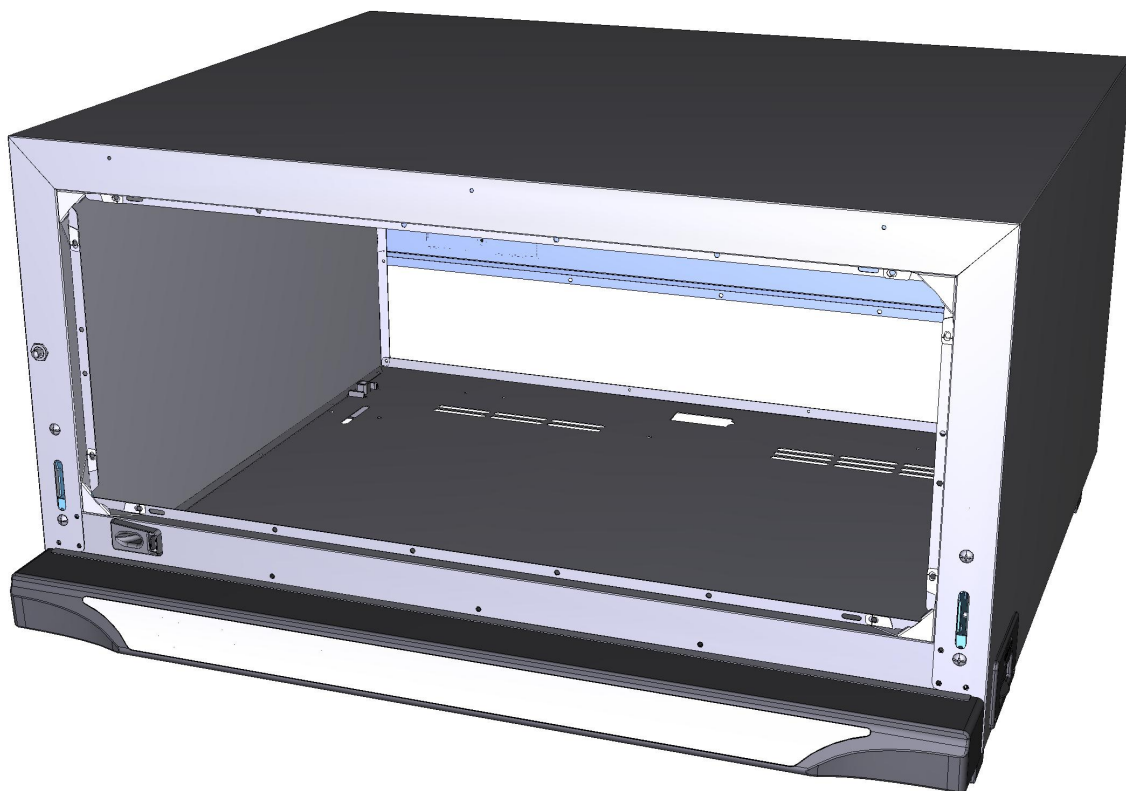

ASM2016D/0.D02 - External cover

FRONT