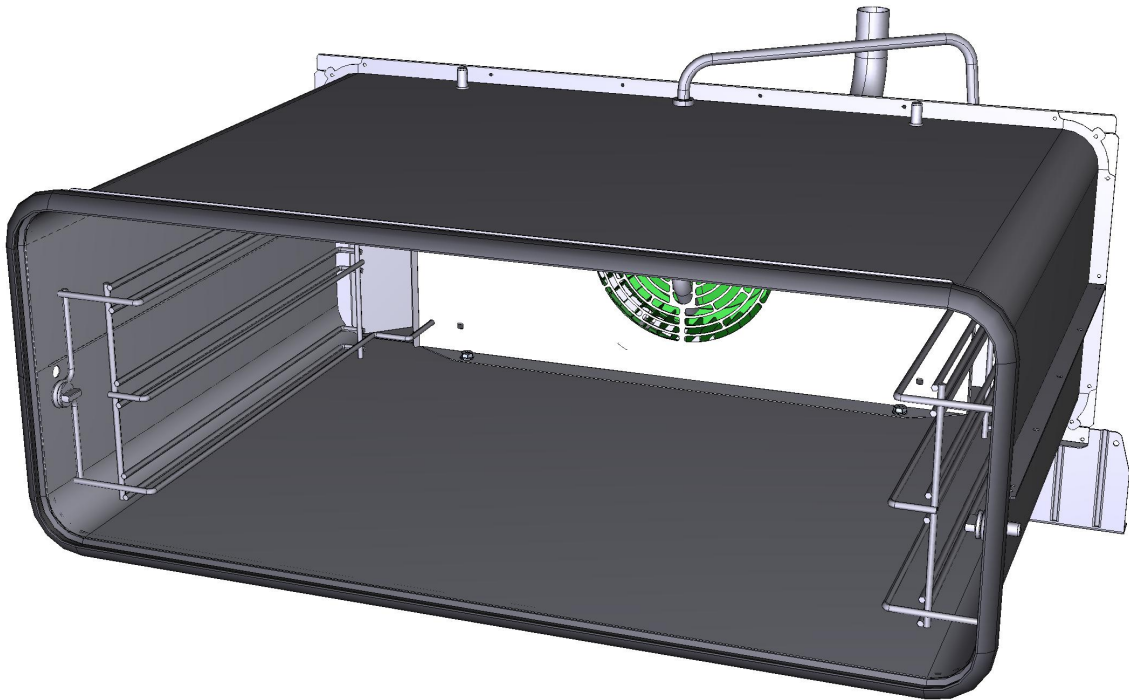

ASM2017C/0.D00 - Cooking chamber

FRONT