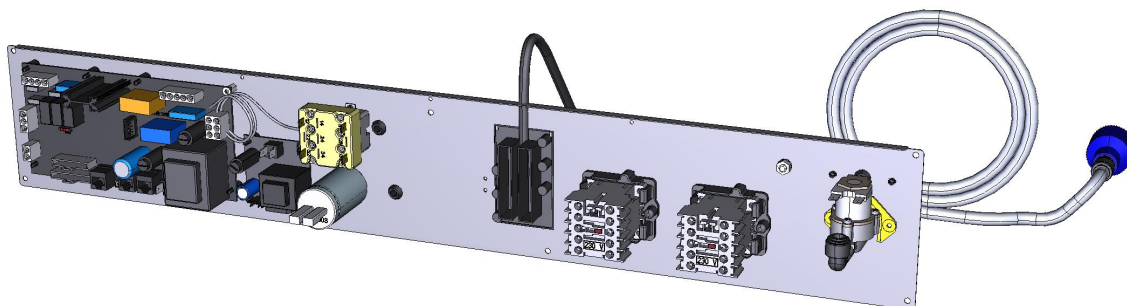

ASM2018E/0.D00 - Electrical system

FRONT