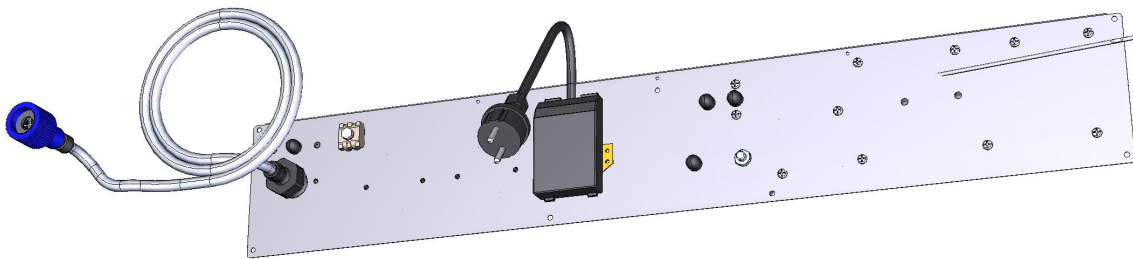

ASM2018E/0.D00 - Electrical system

REAR