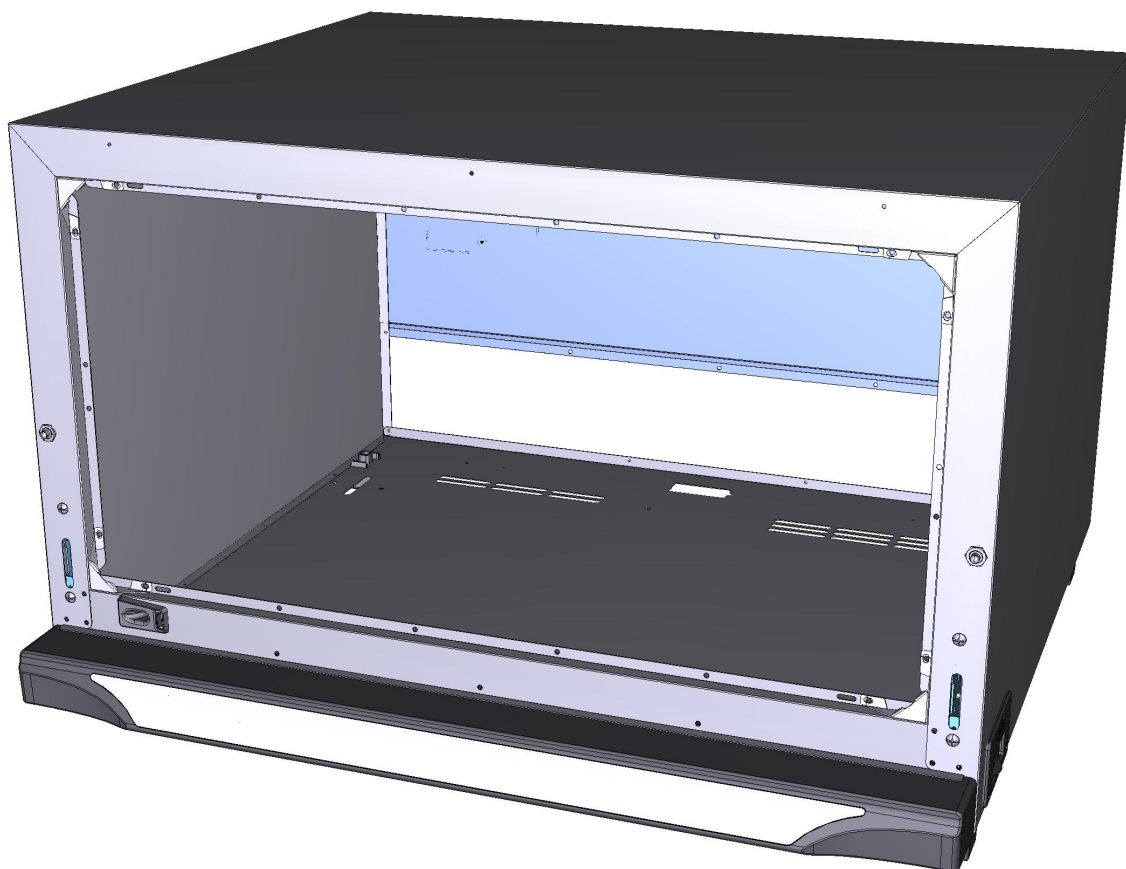

ASM2013D/0.D01 - External cover

FRONT