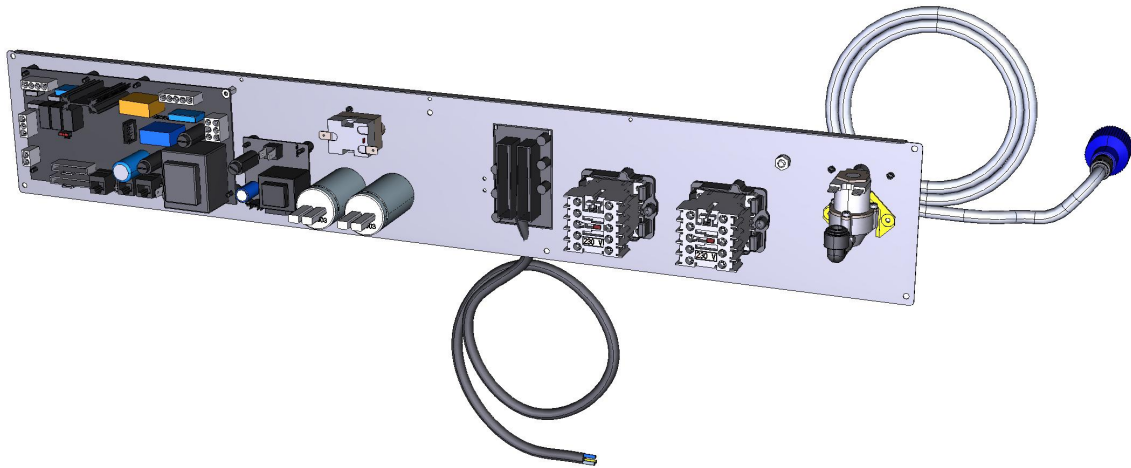

ASM2014F/0.D00 - Electrical system

FRONT