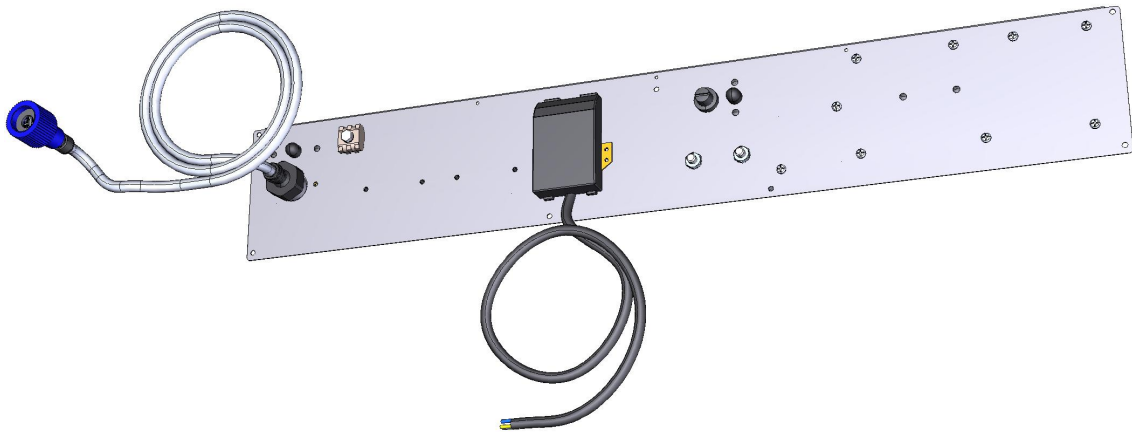

ASM2014F/0.D00 - Electrical system

REAR