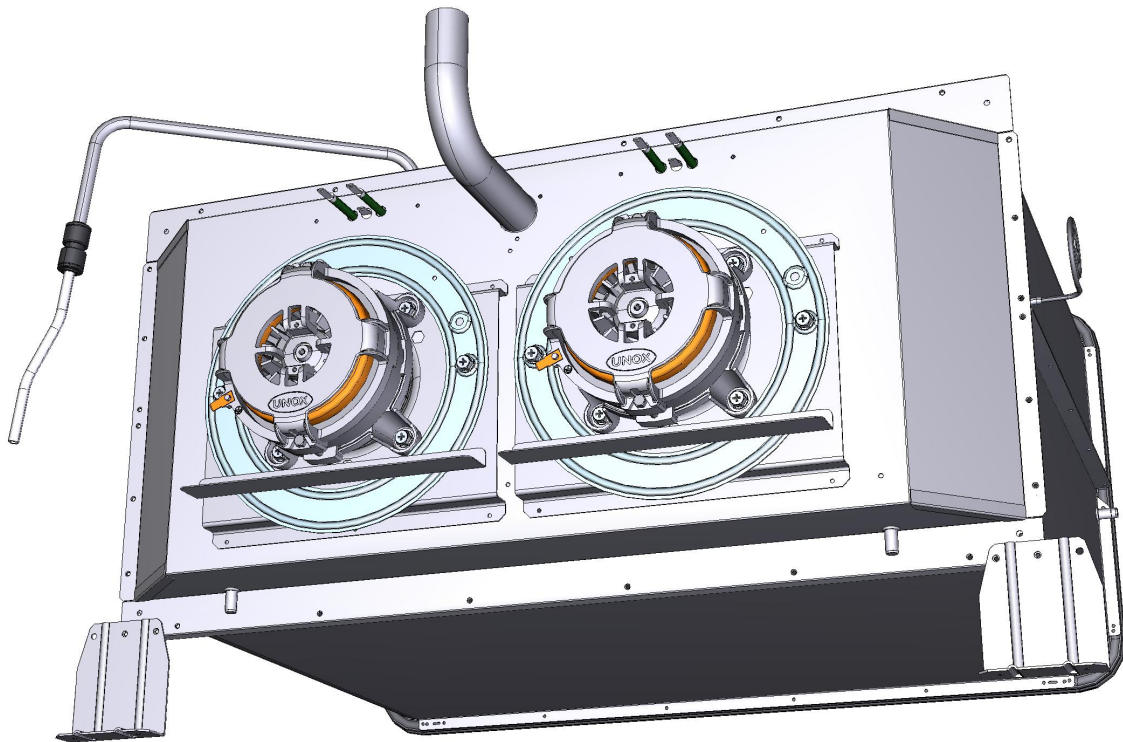

ASM2012D/0.D00 - Cooking chamber

REAR