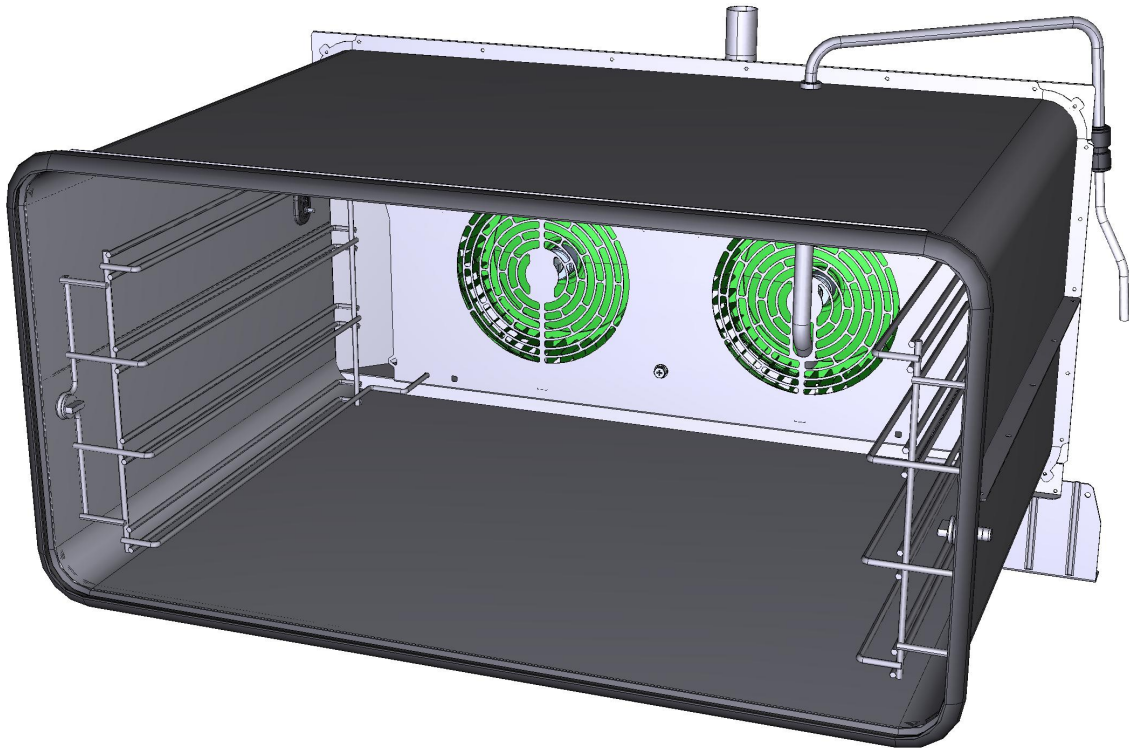

ASM2012D/0.D00 - Cooking chamber

FRONT