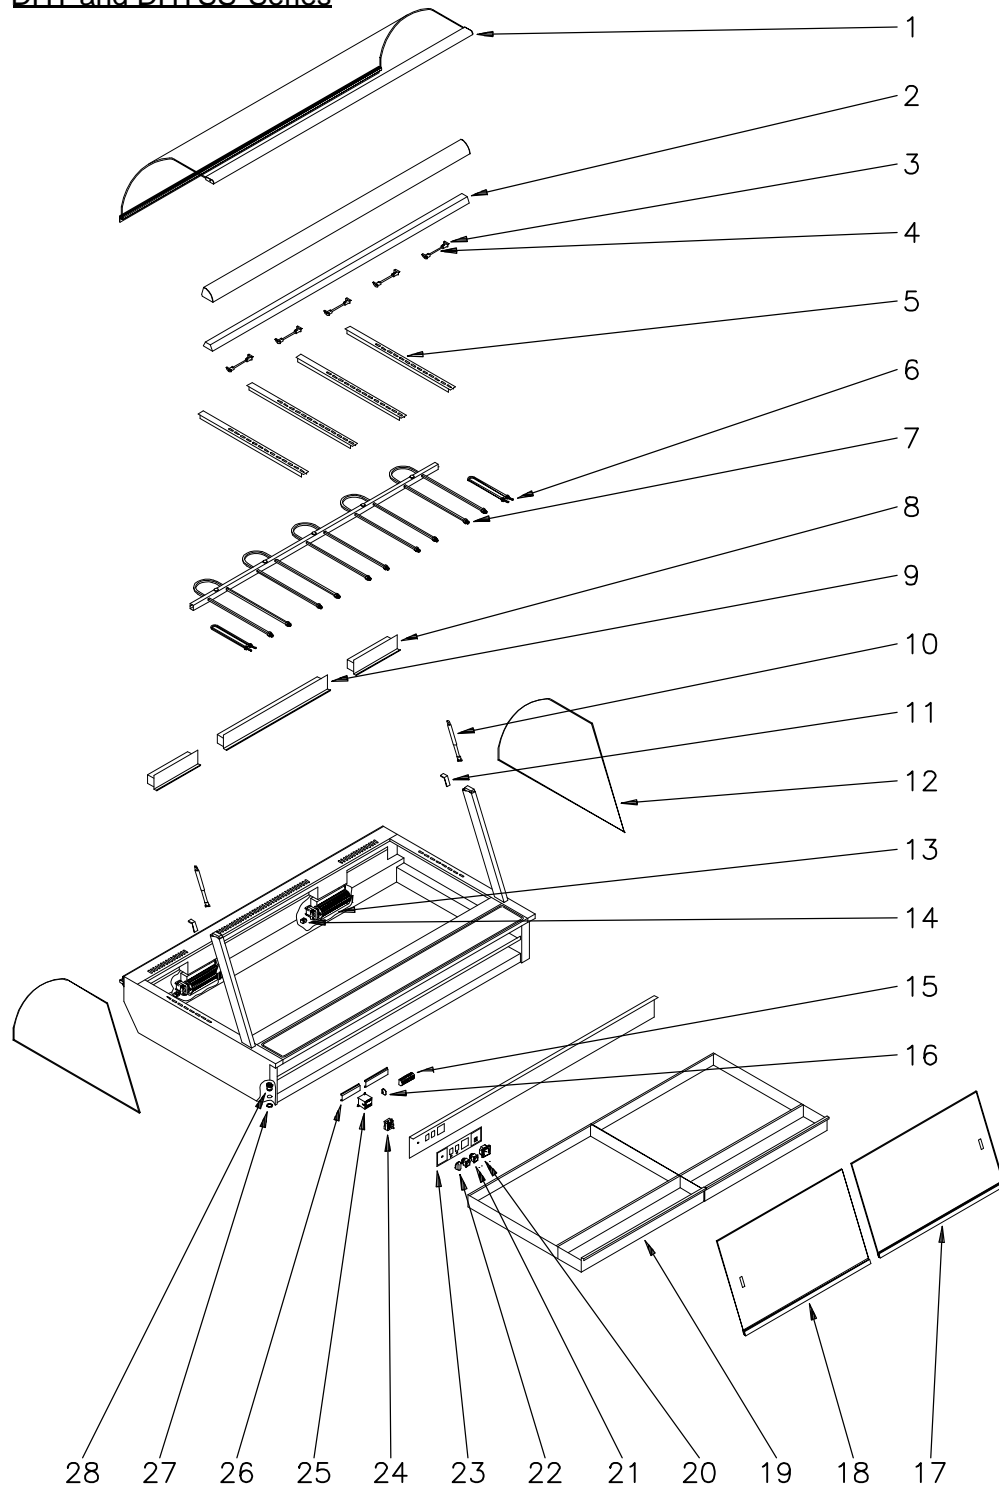

6.4.1 Explosion Diagram

DHT and DHTSS-Series

6.4.2 Spare Parts List

DHT31 and DHT31SS

| Pos. | Description | Part No. | Amount |
|------|----------------------------|----------|--------|
| 1 | front glass assy | 121783 | 1 |
| | front glass top | 421022 | 1 |
| 2 | reflector | 121780 | 1 |
| 3 | lamp socket | 340412 | 6 |
| 4 | halogen lamp 150W | 340625 | 3 |
| 5 | intermediate rail | 121740 | 2 |
| 6 | heating element 1150W | 343150 | 3 |
| 7 | crumb drawer | 121798 | 2 |
| 8 | pressure lift | 460101 | 2 |
| 9 | lighting screen holder | 460002 | 2 |
| 10 | side glass | 421010 | 2 |
| 11 | fan | 344104 | 1 |
| 12 | terminal block 2-pole | 333302 | 2 |
| 13 | terminal block 4-pole | 333323 | 6 |
| 14 | end cap for terminal block | 333324 | 1 |
| 15 | sliding glass right | 121786 | 1 |
| 16 | sliding glass left | 121785 | 1 |
| 17 | water drawer | 121799 | 2 |
| 18 | thermometer 0-120°C | 342907 | 1 |
| 19 | switch | 341108 | 2 |
| 20 | knob | 361311 | 1 |
| 21 | display UBERT | 360146 | 1 |
| 22 | thermostat | 342210 | 1 |
| 23 | contactor | 342409 | 1 |
| 24 | track for terminal blocks | 121750 | 1 |
| 25 | strain relief counter nut | 338111 | 1 |
| 26 | strain relief PG 16 | 338109 | 1 |
| | guide bar | 121777 | 1 |
| | guide bar bottom | 121778 | 1 |